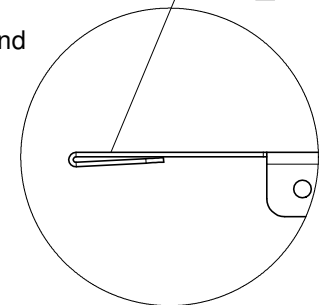

29600180  
Tube 30x20 L=2000

# Kick plate Slide door

2

20500300  
Drill Quick 4.2x13/ 100 pcs.

10 min.  
Doorblade / ground  
minimum 10mm

20500300  
Drill Quick 4.2x13/ 100 pcs.

SmartTeam ID: 00033214

Article no.: 00033214 0.5

www.troax.com