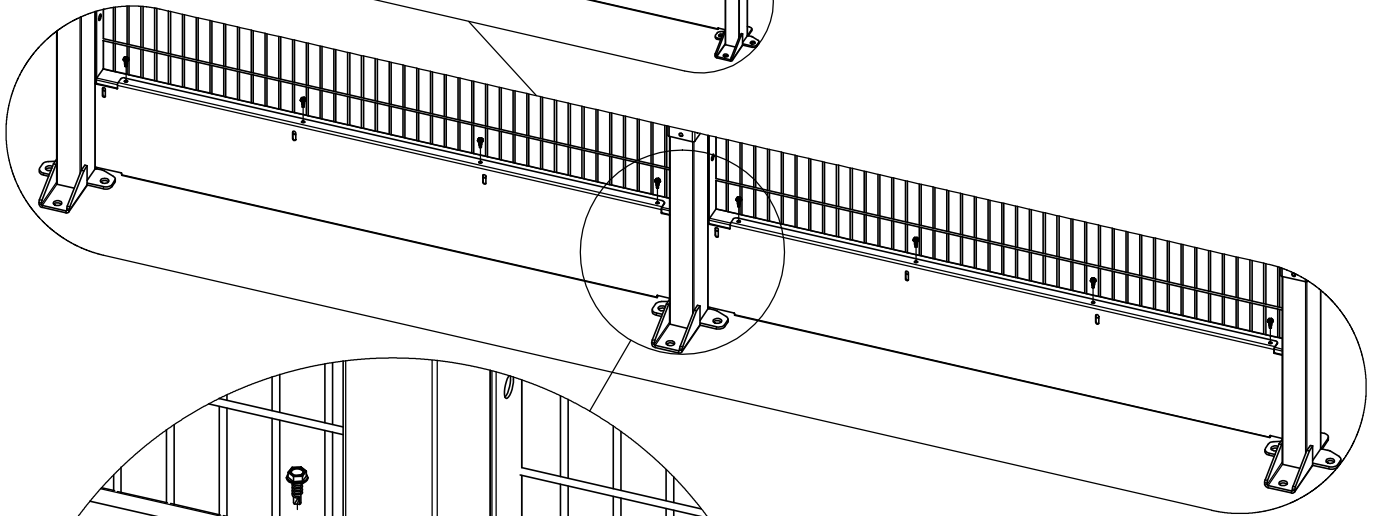

Sparkplåt

Kickplate

20500300  
Drill Quick  
4.2x13/ 100 pcs.

SmarTeam ID: 00031966

Follow Me

Sparkplåt Safe Fix

Kick plate Safe Fix

4,2x13  
Drill quick  
20500300