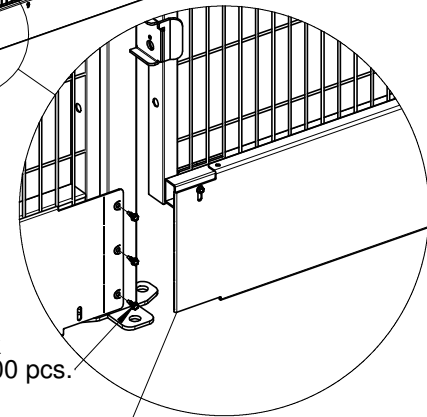

29600180  
Tube 30x20 L=2000

# Kick plate Slide door

2

20500300  
Drill Quick 4.2x13/ 100 pcs.

10 min.  
Doorblade / ground  
minimum 10mm

20500300  
Drill Quick 4.2x13/ 100 pcs.

SmartTeam ID: 00033214

Article no.: 00033214 0.5

www.troax.com