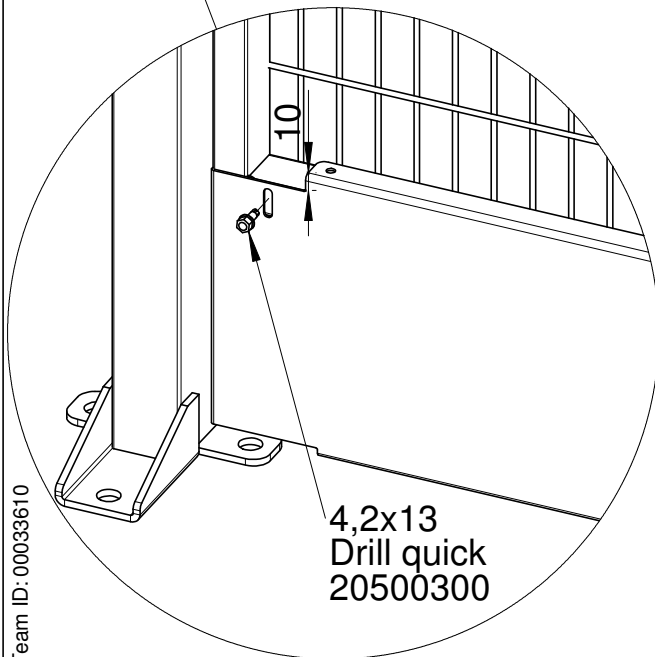

Kick plate slagdörr

Follow Me

Kick plate hinged door

SmartTeam ID: 00033610