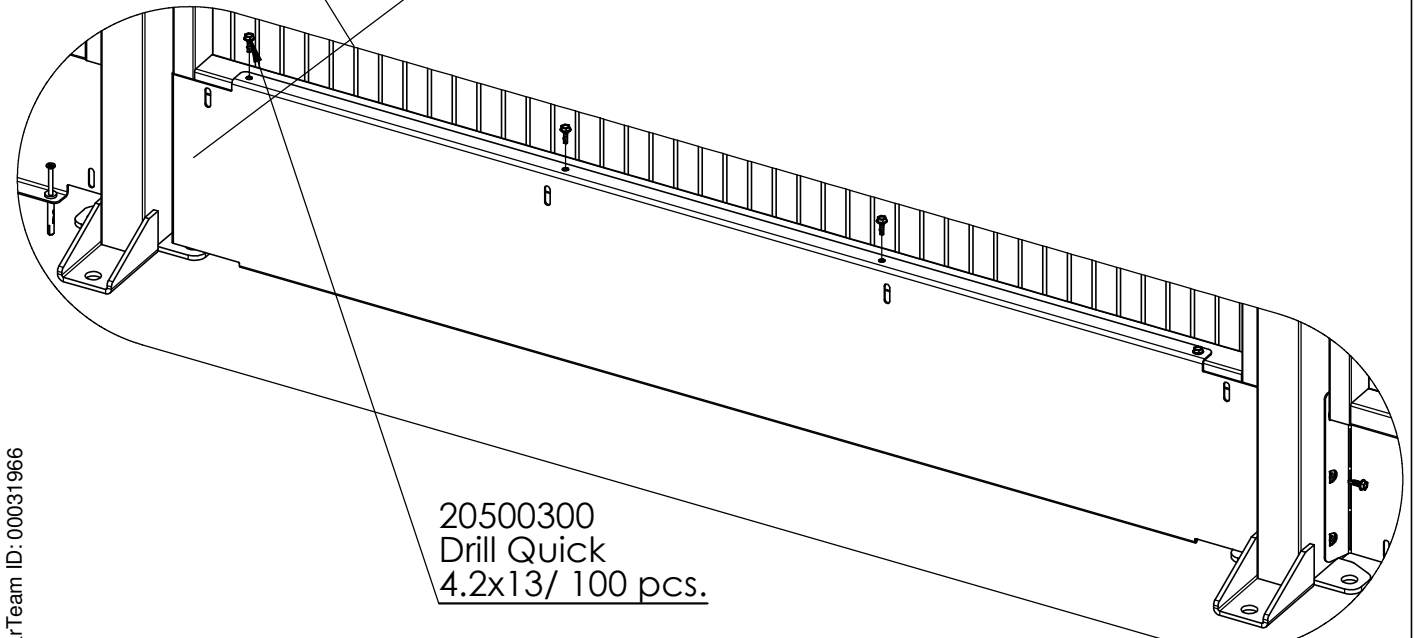

Sparkplåt

Follow Me

Kickplate

20500300
Drill Quick
4.2x13/ 100 pcs.

SmartTeam ID: 00031966

www.troax.com

88754429 0.9