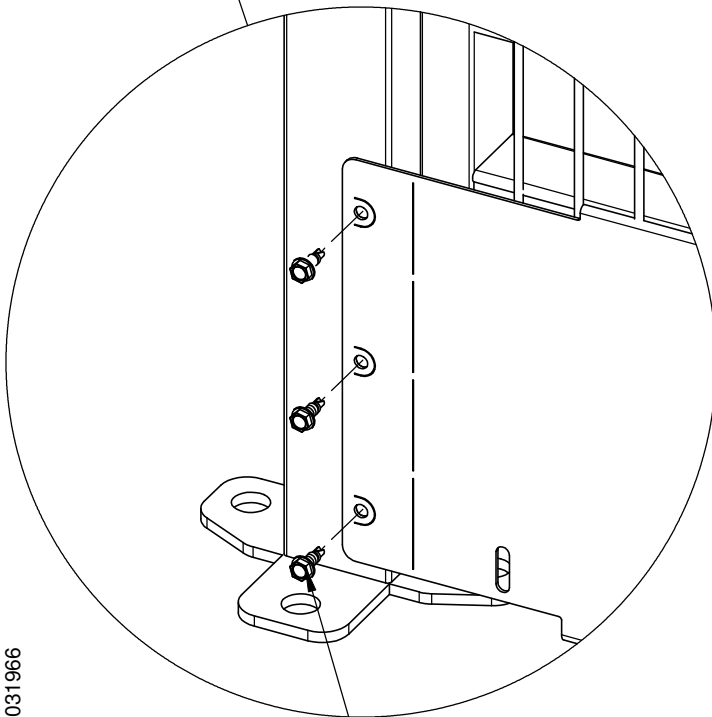

Optional floor fixing:

20500300  
Drill Quick  
4.2x13/ 100 pcs.

89300045  
Hammer screw  
Hilti HPS-1 5/15x35

Optional floor fixing:

89300045  
Hammer screw  
Hilti HPS-1 5/15x35

20500300  
Drill Quick  
4.2x13/ 100 pcs.

29600180  
Tube 30x20 L=2000