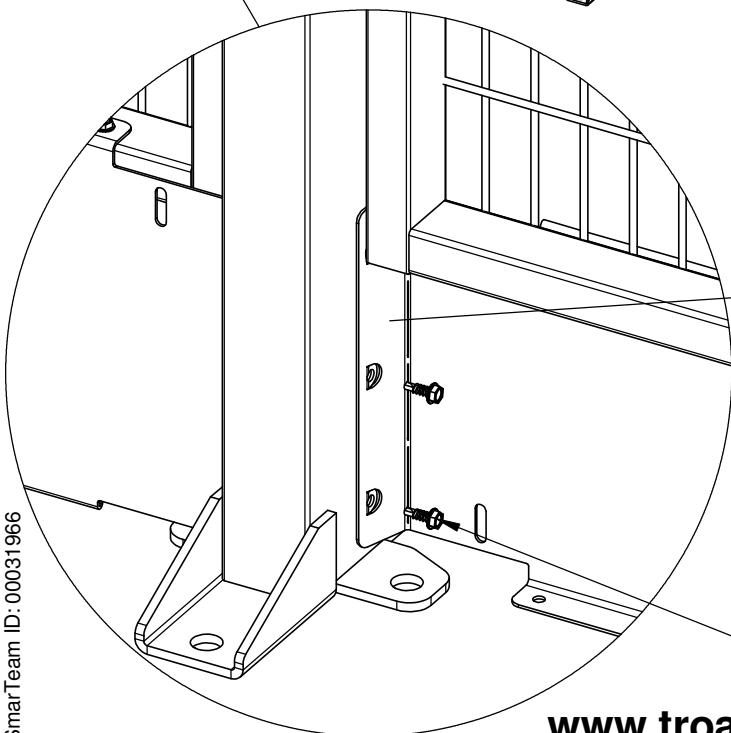

Optional floor fixing:

20500300  
Drill Quick  
4.2x13/ 100 pcs.

89300045  
Hammer screw  
Hilti HPS-1 5/15x35

Optional floor fixing:

89300045  
Hammer screw  
Hilti HPS-1 5/15x35

20500300  
Drill Quick  
4.2x13/ 100 pcs.