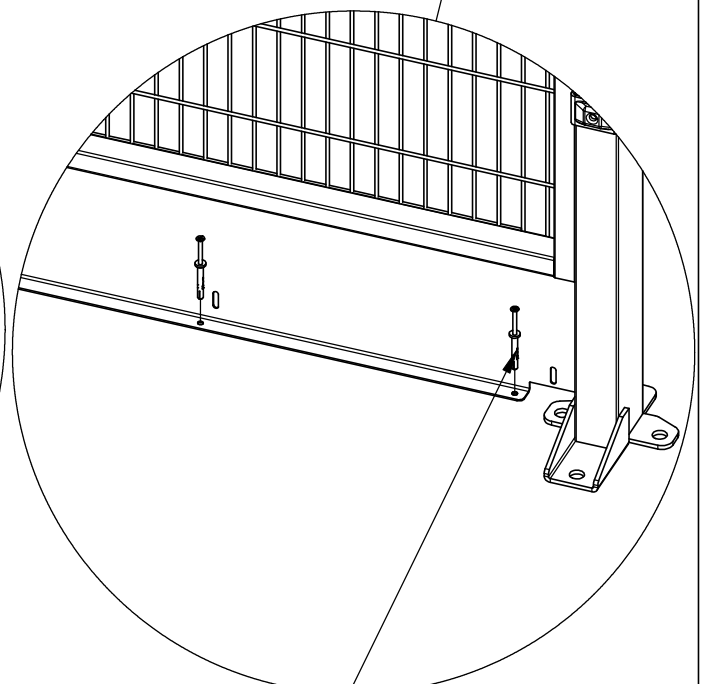

Optional floor fixing:

20500300  
Drill Quick  
4.2x13/ 100 pcs.

89300045  
Hammer screw  
Hilti HPS-1 5/15x35

Optional floor fixing:

89300045  
Hammer screw  
Hilti HPS-1 5/15x35

20500300  
Drill Quick  
4.2x13/ 100 pcs.

29600180  
Tube 30x20 L=2000