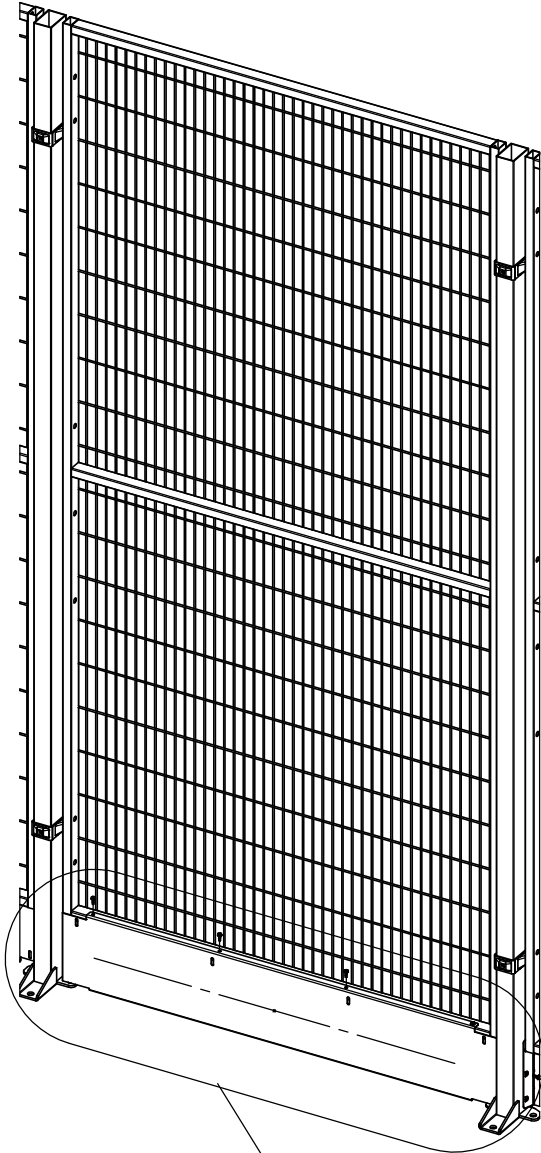

Optional floor fixing:

20500300  
Drill Quick  
4.2x13/ 100 pcs.

89300045  
Hammer screw  
Hilti HPS-1 5/15x35

Optional floor fixing:

89300045  
Hammer screw  
Hilti HPS-1 5/15x35

20500300  
Drill Quick  
4.2x13/ 100 pcs.

Sparkplåt

Follow Me

Kickplate

20500300  
Drill Quick  
4.2x13/ 100 pcs.

SmartTeam ID: 00031966

[www.troax.com](http://www.troax.com)

88754429 0.9

Follow Me

Sparkplåt

Kickplate

20500300  
Drill Quick  
4.2x13/ 100 pcs.

SmarTeam ID: 00031966

Follow Me

Sparkplåt Safe Fix

Kick plate Safe Fix

4,2x13  
Drill quick  
20500300

29600180  
Tube 30x20 L=2000