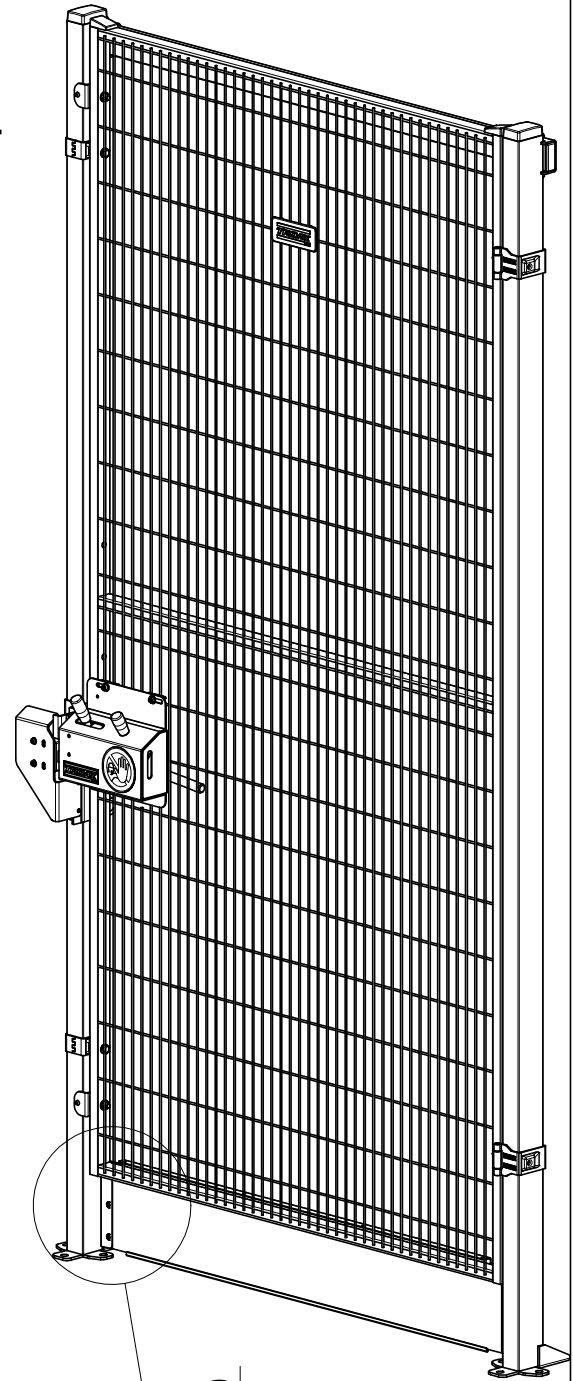

Optional floor fixing:

20500300  
Drill Quick  
4.2x13/ 100 pcs.

89300045  
Hammer screw  
Hilti HPS-1 5/15x35

Optional floor fixing:

89300045  
Hammer screw  
Hilti HPS-1 5/15x35

20500300  
Drill Quick  
4.2x13/ 100 pcs.

Sparkplåt

Kickplate

20500300  
Drill Quick  
4.2x13/ 100 pcs.

SmarTeam ID: 00031966

Follow Me

Sparkplåt Safe Fix

Kick plate Safe Fix

4,2x13  
Drill quick  
20500300

SmarTeam ID: 00051137

Kick plate slagdörr

Follow Me

Kick plate hinged door

SmartTeam ID: 00033610

1

20500320  
Drill Quick 4.8x16/100 pcs.

35700219  
Kit 3-hole bracket (10pc)

29600180  
Tube 30x20 L=2000