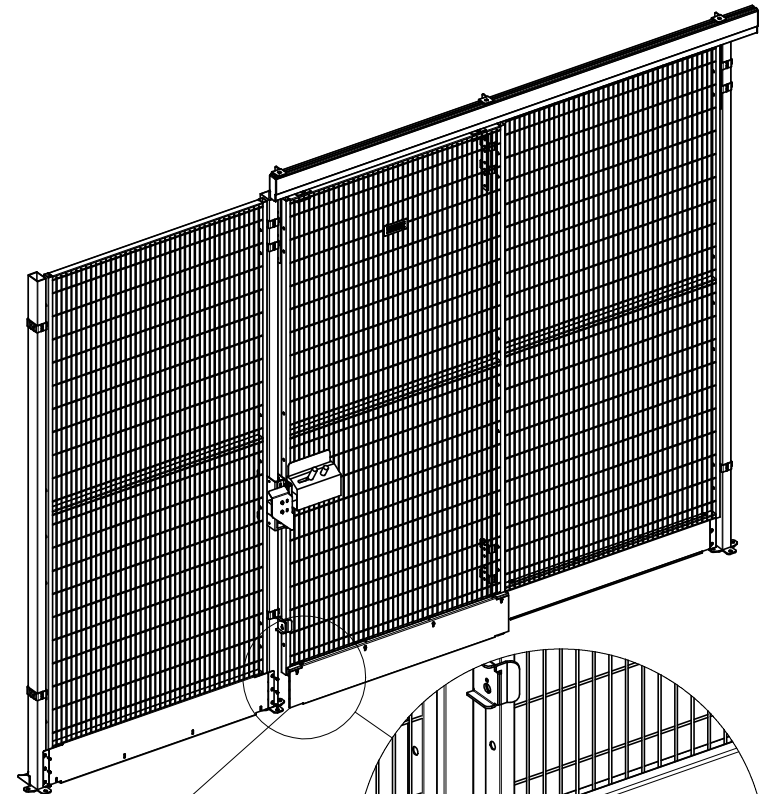

Kick plate Slide door

2

20500300
Drill Quick 4.2x13/ 100 pcs.

10 min.
Doorblade / ground
minimum 10mm