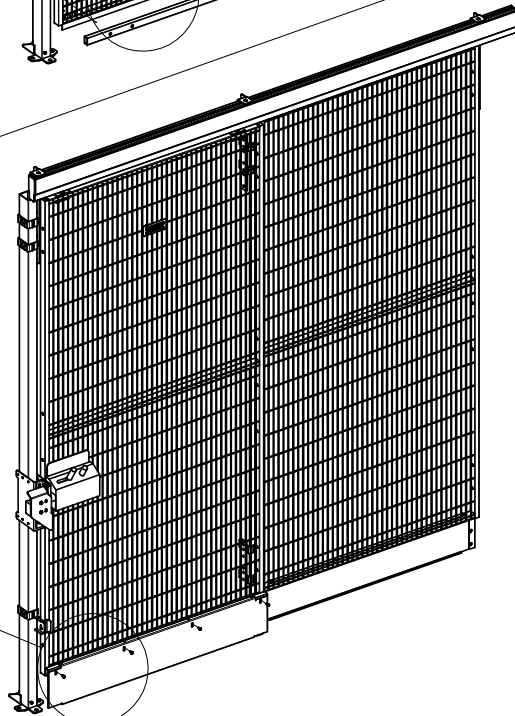

20500300
Drill Quick 4.2x13/ 100 pcs.

SmartTeam ID: 00033214

Article no.: 00033214 0.5

www.troax.com