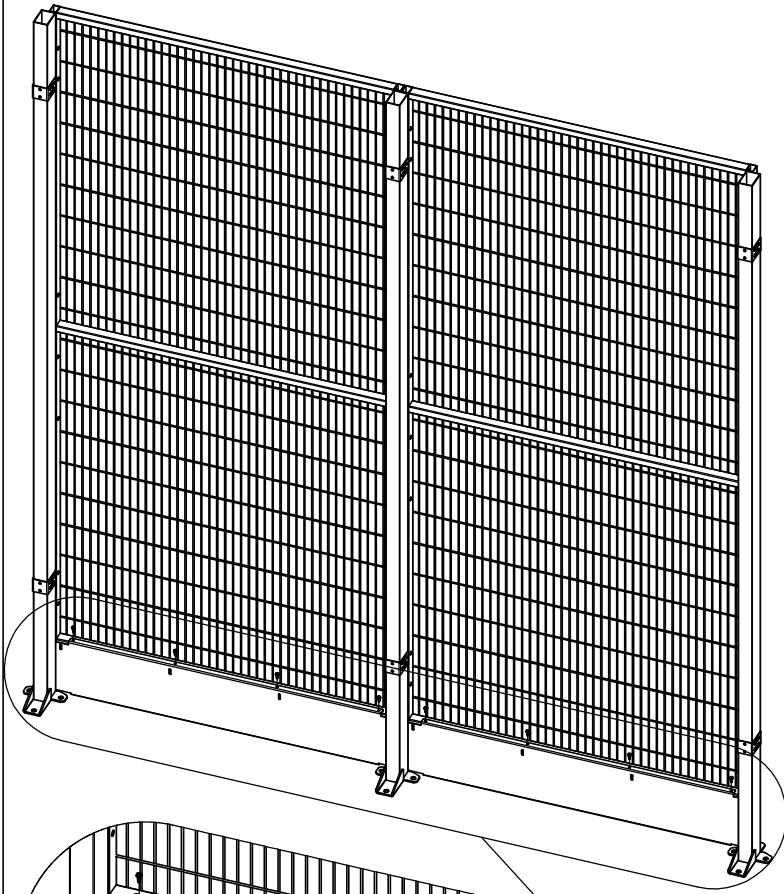

Sparkplåt

Kickplate

20500300  
Drill Quick  
4.2x13/ 100 pcs.

SmarTeam ID: 00031966

Follow Me

Sparkplåt Safe Fix

Kick plate Safe Fix

4,2x13  
Drill quick  
20500300

29600180  
Tube 30x20 L=2000