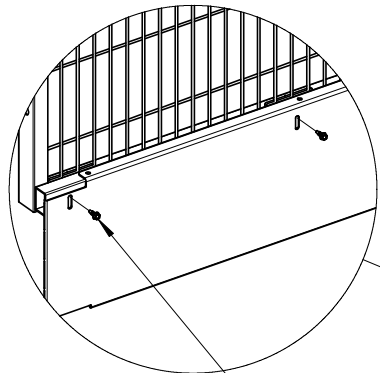

# Kick plate Slide door

2

20500300  
Drill Quick 4.2x13/ 100 pcs.

10 min.  
Doorblade / ground  
minimum 10mm

20500300  
Drill Quick 4.2x13/ 100 pcs.

SmartTeam ID: 00033214

Article no.: 00033214 0.5

www.troax.com