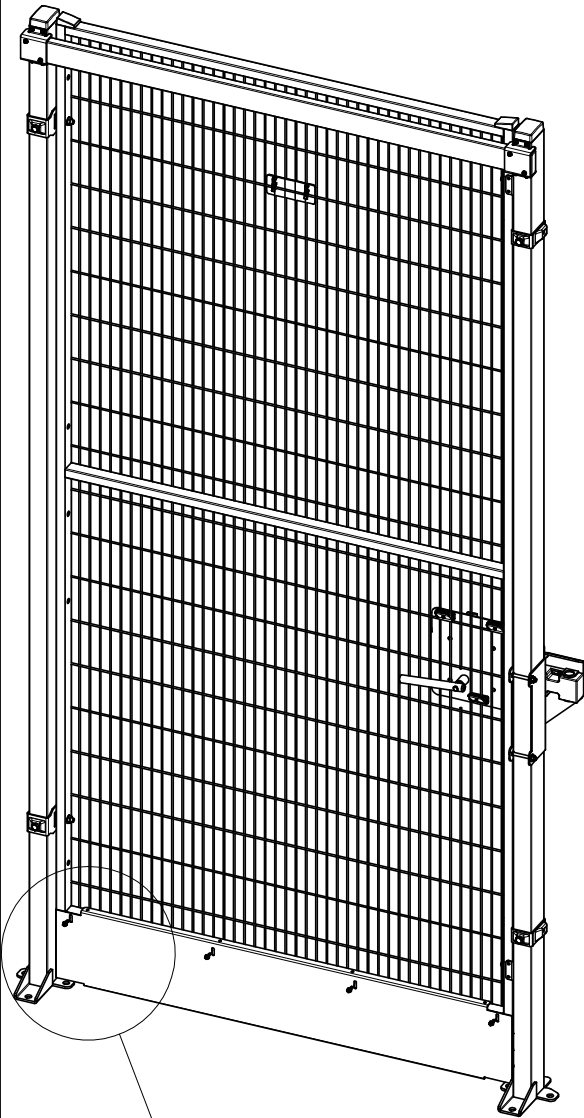

Optional floor fixing:

20500300  
Drill Quick  
4.2x13/ 100 pcs.

89300045  
Hammer screw  
Hilti HPS-1 5/15x35

Optional floor fixing:

89300045  
Hammer screw  
Hilti HPS-1 5/15x35

20500300  
Drill Quick  
4.2x13/ 100 pcs.

Sparkplåt

Kickplate

20500300  
Drill Quick  
4.2x13/ 100 pcs.

SmarTeam ID: 00031966

Follow Me

Sparkplåt Safe Fix

Kick plate Safe Fix

4,2x13  
Drill quick  
20500300

SmarTeam ID: 00051137

Kick plate slagdörr

Follow Me

Kick plate hinged door

SmartTeam ID: 00033610

1

20500320  
Drill Quick 4.8x16/100 pcs.

35700219  
Kit 3-hole bracket (10pc)

29600180  
Tube 30x20 L=2000