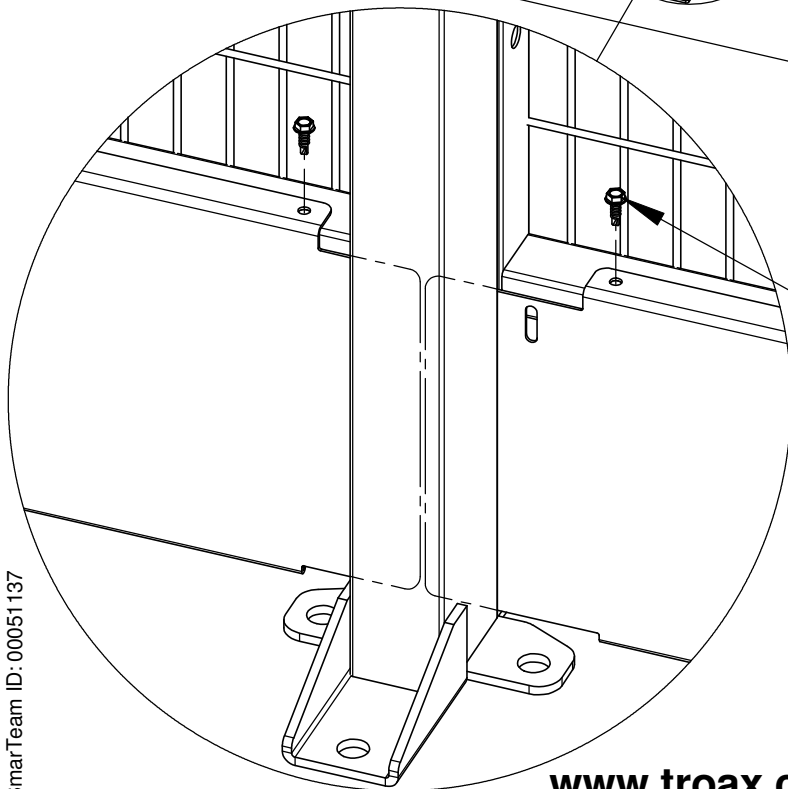

Sparkplåt

Kickplate

20500300  
Drill Quick  
4.2x13/ 100 pcs.

SmarTeam ID: 00031966

Follow Me

Sparkplåt Safe Fix

Kick plate Safe Fix

4,2x13  
Drill quick  
20500300

SmarTeam ID: 00051137

Kick plate slagdörr

Follow Me

Kick plate hinged door

SmartTeam ID: 00033610

1

20500320  
Drill Quick 4.8x16/100 pcs.

35700219  
Kit 3-hole bracket (10pc)