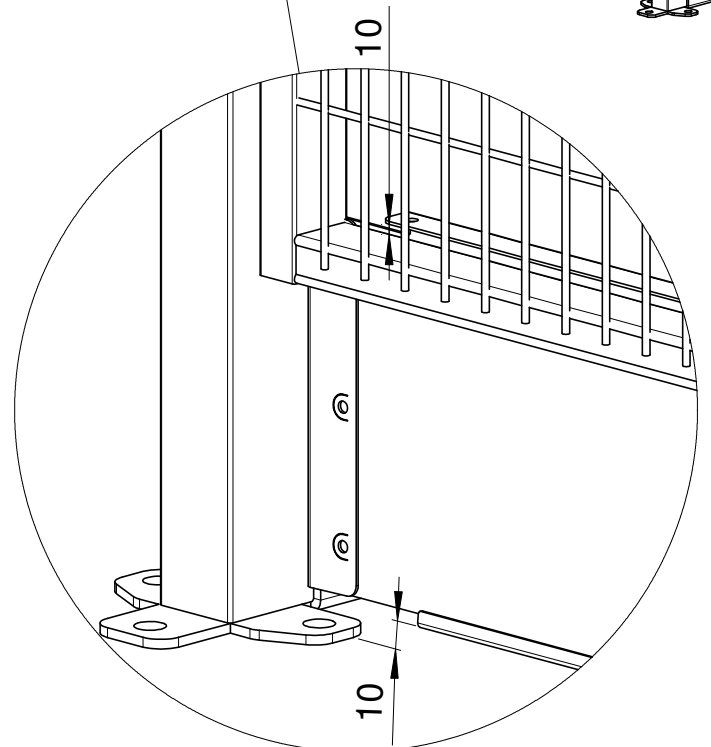

Sparkplåt

Kickplate

20500300  
Drill Quick  
4.2x13/ 100 pcs.

SmarTeam ID: 00031966

Follow Me

Sparkplåt Safe Fix

Kick plate Safe Fix

4,2x13  
Drill quick  
20500300

SmarTeam ID: 00051137

Kick plate slagdörr

Follow Me

Kick plate hinged door

SmartTeam ID: 00033610

1

20500320  
Drill Quick 4.8x16/100 pcs.

35700219  
Kit 3-hole bracket (10pc)