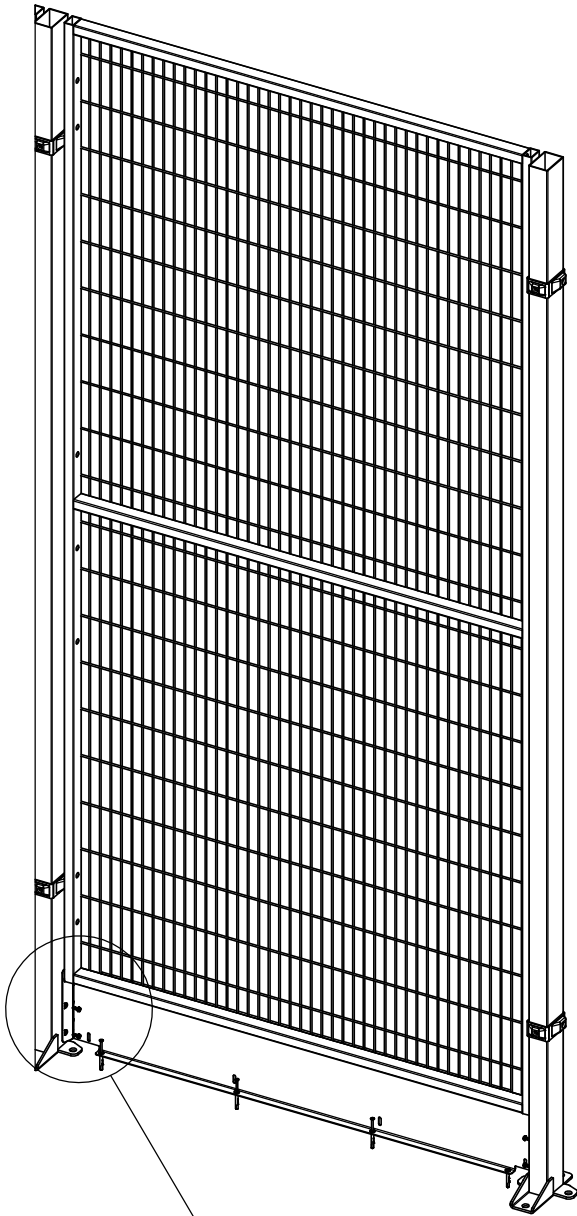

Optional floor fixing:

20500300  
Drill Quick  
4.2x13/ 100 pcs.

89300045  
Hammer screw  
Hilti HPS-1 5/15x35

Optional floor fixing:

89300045  
Hammer screw  
Hilti HPS-1 5/15x35

20500300  
Drill Quick  
4.2x13/ 100 pcs.

Sparkplåt

Follow Me

Kickplate

20500300  
Drill Quick  
4.2x13/ 100 pcs.

SmartTeam ID: 00031966

[www.troax.com](http://www.troax.com)

88754429 0.9

Follow Me

Sparkplåt

Kickplate

20500300  
Drill Quick  
4.2x13/ 100 pcs.

SmarTeam ID: 00031966

Follow Me

Sparkplåt Safe Fix

Kick plate Safe Fix

4,2x13  
Drill quick  
20500300

29600180  
Tube 30x20 L=2000