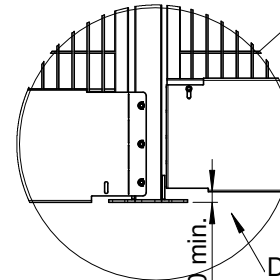

29600180  
Tube 30x20 L=2000

# Kick plate Slide door

2

20500300  
Drill Quick 4.2x13/ 100 pcs.

10 min.  
Doorblade / ground  
minimum 10mm

20500300  
Drill Quick 4.2x13/ 100 pcs.

SmartTeam ID: 00033214

Article no.: 00033214 0.5

www.troax.com