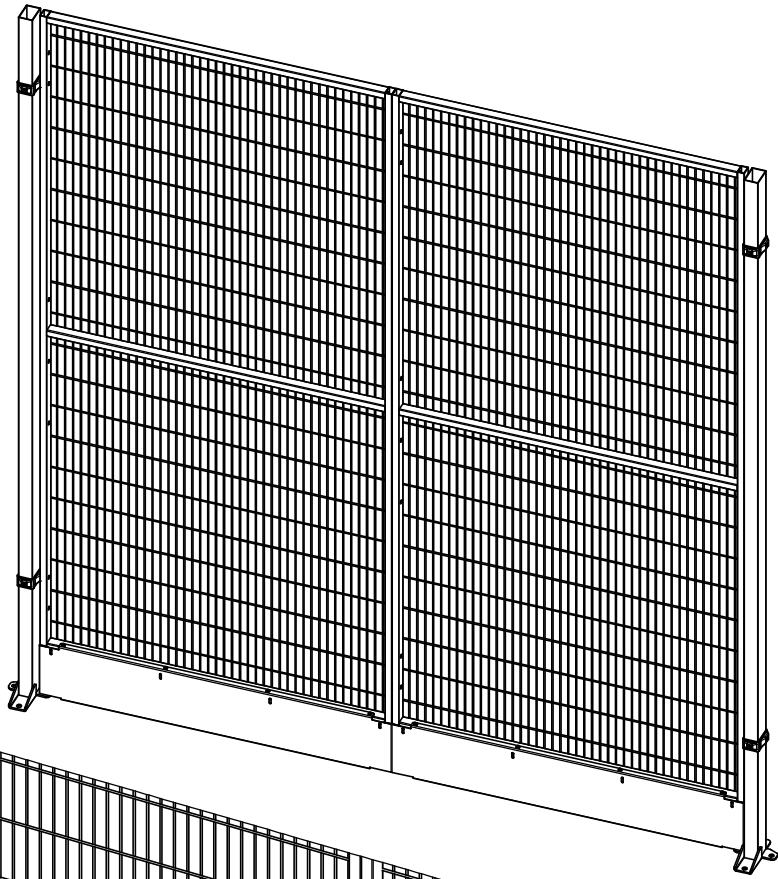

Optional floor fixing:

20500300  
Drill Quick  
4.2x13/ 100 pcs.

89300045  
Hammer screw  
Hilti HPS-1 5/15x35

Optional floor fixing:

89300045  
Hammer screw  
Hilti HPS-1 5/15x35

20500300  
Drill Quick  
4.2x13/ 100 pcs.

Sparkplåt

Follow Me

Kickplate

20500300  
Drill Quick  
4.2x13/ 100 pcs.

SmartTeam ID: 00031966

[www.troax.com](http://www.troax.com)

88754429 0.9

Follow Me

Sparkplåt

Kickplate

20500300  
Drill Quick  
4.2x13/ 100 pcs.

SmarTeam ID: 00031966

Follow Me

Sparkplåt Safe Fix

Kick plate Safe Fix

4,2x13  
Drill quick  
20500300

29600180  
Tube 30x20 L=2000