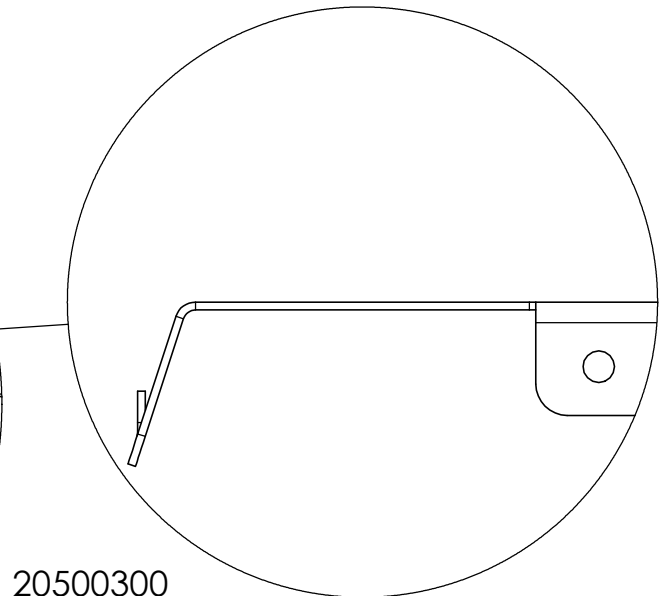

Optional floor fixing:

20500300  
Drill Quick  
4.2x13/ 100 pcs.

89300045  
Hammer screw  
Hilti HPS-1 5/15x35

Optional floor fixing:

89300045  
Hammer screw  
Hilti HPS-1 5/15x35

20500300  
Drill Quick  
4.2x13/ 100 pcs.

Sparkplåt

Follow Me

Kickplate

20500300  
Drill Quick  
4.2x13/ 100 pcs.

SmartTeam ID: 00031966

[www.troax.com](http://www.troax.com)

88754429 0.9

Follow Me

29600180  
Tube 30x20 L=2000

# Kick plate Slide door

2

20500300  
Drill Quick 4.2x13/ 100 pcs.

10 min.  
Doorblade / ground  
minimum 10mm

20500300  
Drill Quick 4.2x13/ 100 pcs.

SmartTeam ID: 00033214

Article no.: 00033214 0.5

www.troax.com