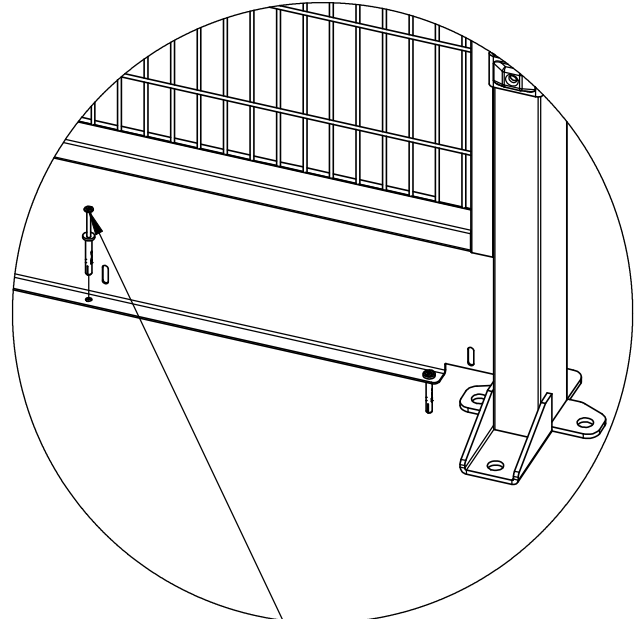

Optional floor fixing:

20500300
Drill Quick
4.2x13/ 100 pcs.

89300045
Hammer screw
Hilti HPS-1 5/15x35

Sparkplåt

Follow Me

Kickplate

Optional floor fixing:

89300045
Hammer screw
Hilti HPS-1 5/15x35

20500300
Drill Quick
4.2x13/ 100 pcs.

SmartTeam ID: 00031966

Sparkplåt

Follow Me

Kickplate

20500300
Drill Quick
4.2x13/ 100 pcs.

SmartTeam ID: 00031966

www.troax.com