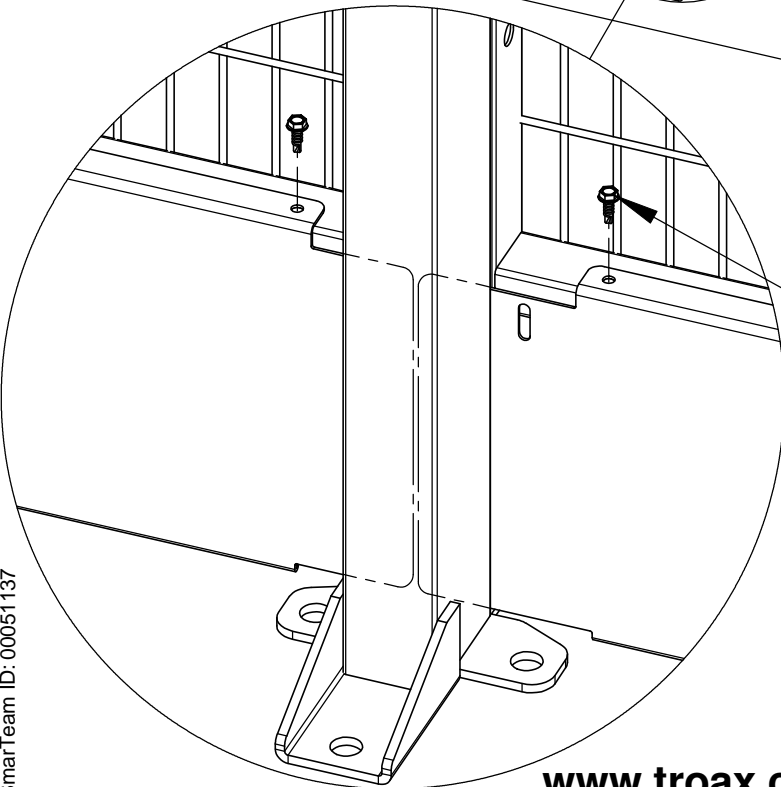

Optional floor fixing:

20500300
Drill Quick
4.2x13/ 100 pcs.

89300045
Hammer screw
Hilti HPS-1 5/15x35

Sparkplåt

Follow Me

Kickplate

Optional floor fixing:

89300045
Hammer screw
Hilti HPS-1 5/15x35

88754429 0.9

Follow Me

Sparkplåt

Kickplate

20500300
Drill Quick
4.2x13/ 100 pcs.

SmarTeam ID: 00031966

4,2x13
Drill quick
20500300