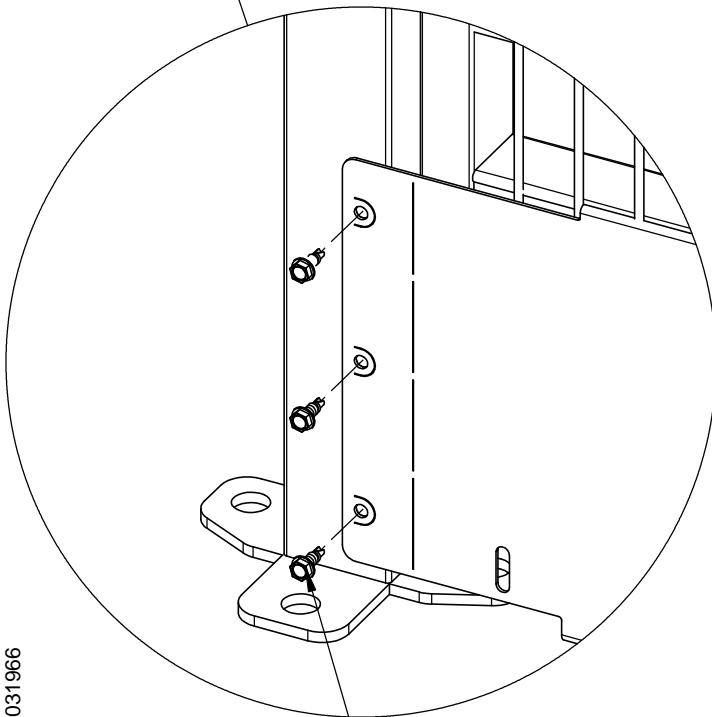

Optional floor fixing:

20500300
Drill Quick
4.2x13/ 100 pcs.

89300045
Hammer screw
Hilti HPS-1 5/15x35

Sparkplåt

Follow Me

Kickplate

Optional floor fixing:

89300045
Hammer screw
Hilti HPS-1 5/15x35

20500300
Drill Quick
4.2x13/ 100 pcs.

SmartTeam ID: 00031966

Sparkplåt

Follow Me

Kickplate

20500300
Drill Quick
4.2x13/ 100 pcs.

SmartTeam ID: 00031966

www.troax.com