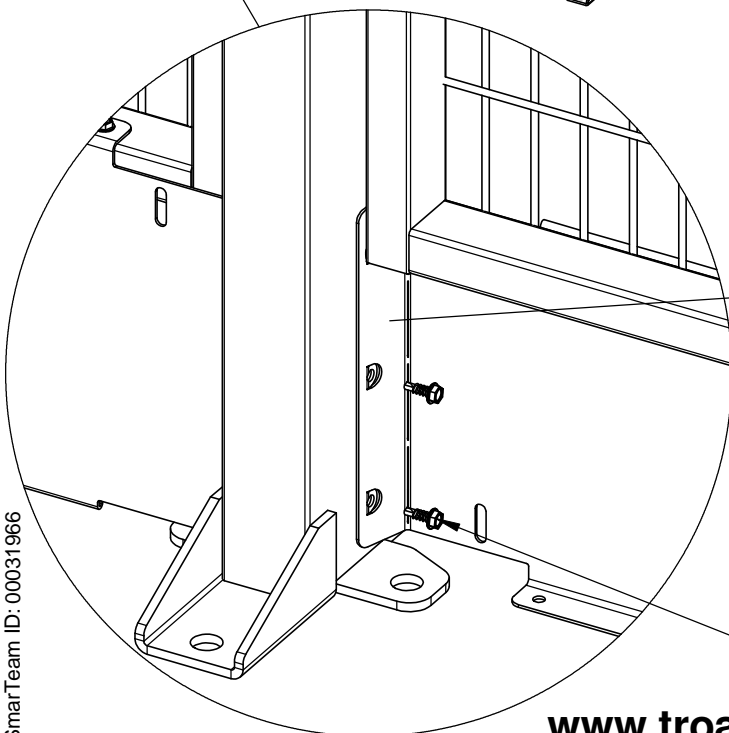

Optional floor fixing:

20500300
Drill Quick
4.2x13/ 100 pcs.

89300045
Hammer screw
Hilti HPS-1 5/15x35

Sparkplåt

Follow Me

Kickplate

Optional floor fixing:

89300045
Hammer screw
Hilti HPS-1 5/15x35

20500300
Drill Quick
4.2x13/ 100 pcs.

SmartTeam ID: 00031966

Sparkplåt

Follow Me

Kickplate

20500300
Drill Quick
4.2x13/ 100 pcs.

SmartTeam ID: 00031966

www.troax.com