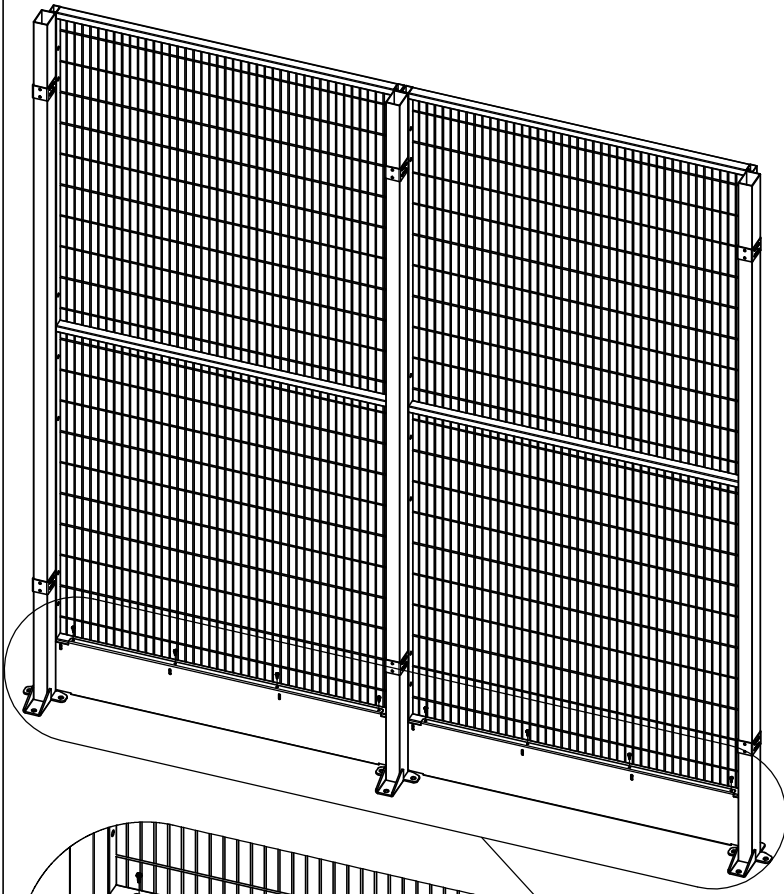

88754429 0.9

Follow Me

Sparkplåt

Kickplate

20500300
Drill Quick
4.2x13/ 100 pcs.

SmarTeam ID: 00031966

4,2x13
Drill quick
20500300