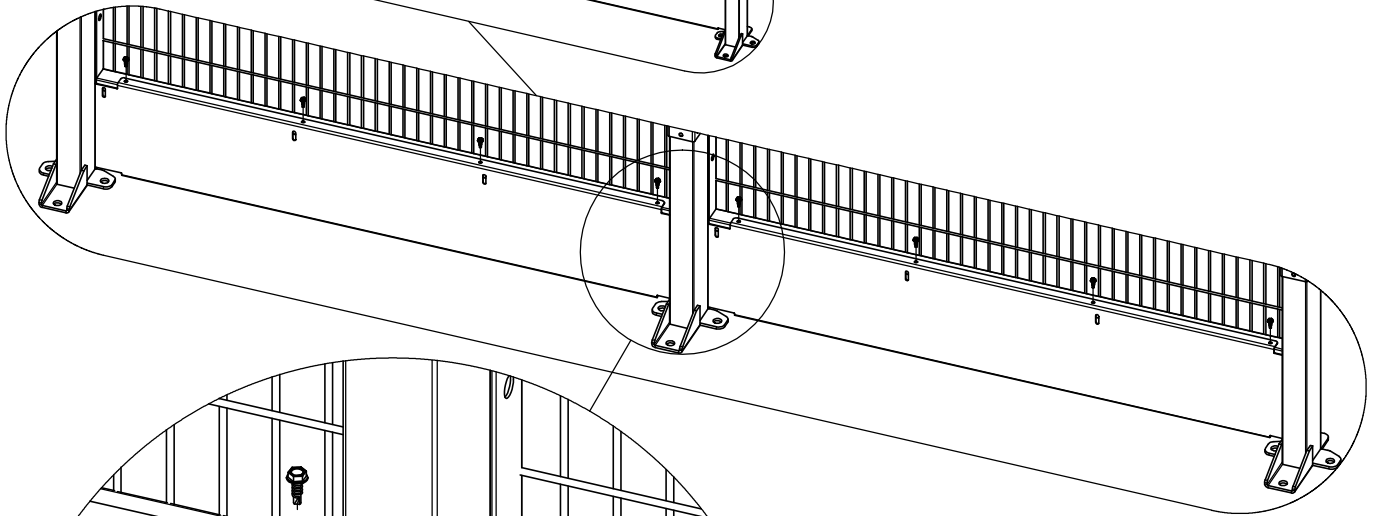

88754429 0.9

Follow Me

Sparkplåt

Kickplate

20500300
Drill Quick
4.2x13/ 100 pcs.

SmarTeam ID: 00031966

4,2x13
Drill quick
20500300