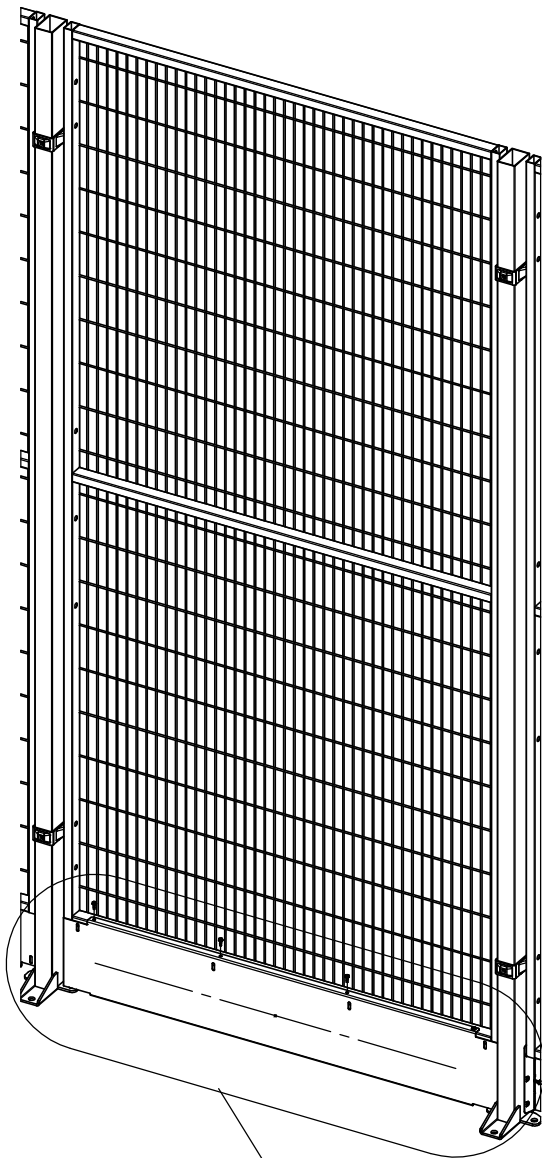

Optional floor fixing:

20500300
Drill Quick
4.2x13/ 100 pcs.

89300045
Hammer screw
Hilti HPS-1 5/15x35

Sparkplåt

Follow Me

Kickplate

Optional floor fixing:

89300045
Hammer screw
Hilti HPS-1 5/15x35

20500300
Drill Quick
4.2x13/ 100 pcs.

SmartTeam ID: 00031966

Sparkplåt

Follow Me

Kickplate

20500300
Drill Quick
4.2x13/ 100 pcs.

SmartTeam ID: 00031966

www.troax.com

88754429 0.9

Follow Me

Sparkplåt

Kickplate

20500300
Drill Quick
4.2x13/ 100 pcs.

SmarTeam ID: 00031966

4,2x13
Drill quick
20500300