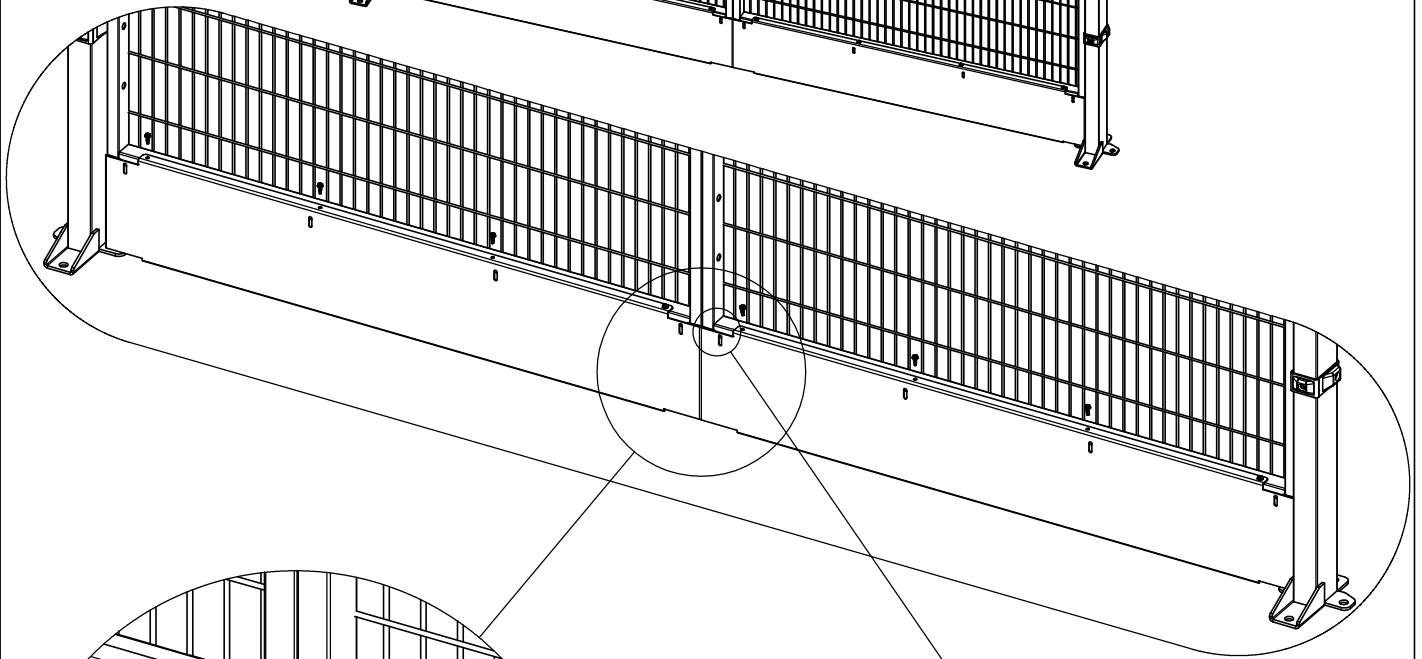

Follow Me

Sparkplåt

Kickplate