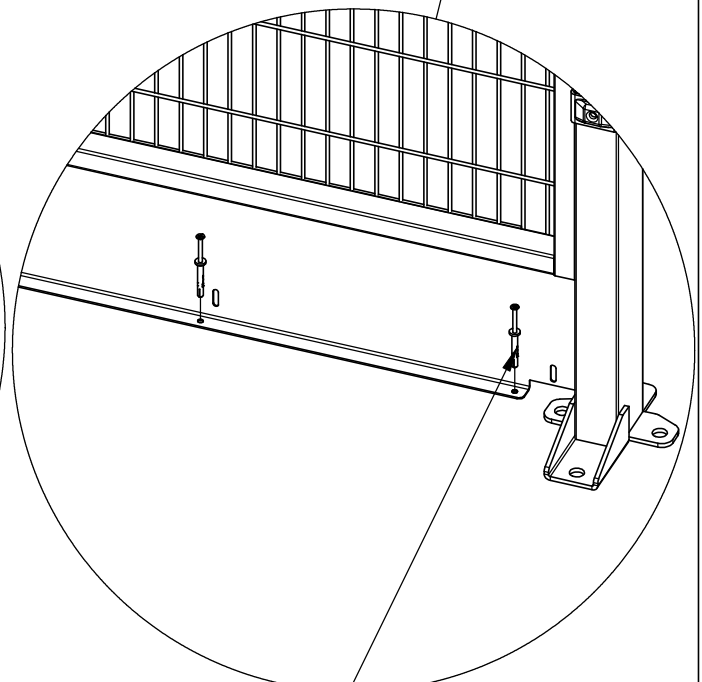

Optional floor fixing:

20500300
Drill Quick
4.2x13/ 100 pcs.

89300045
Hammer screw
Hilti HPS-1 5/15x35

Sparkplåt

Follow Me

Kickplate

Optional floor fixing:

89300045
Hammer screw
Hilti HPS-1 5/15x35

20500300
Drill Quick
4.2x13/ 100 pcs.

SmartTeam ID: 00031966

Sparkplåt

Follow Me

Kickplate

20500300
Drill Quick
4.2x13/ 100 pcs.

SmartTeam ID: 00031966

www.troax.com