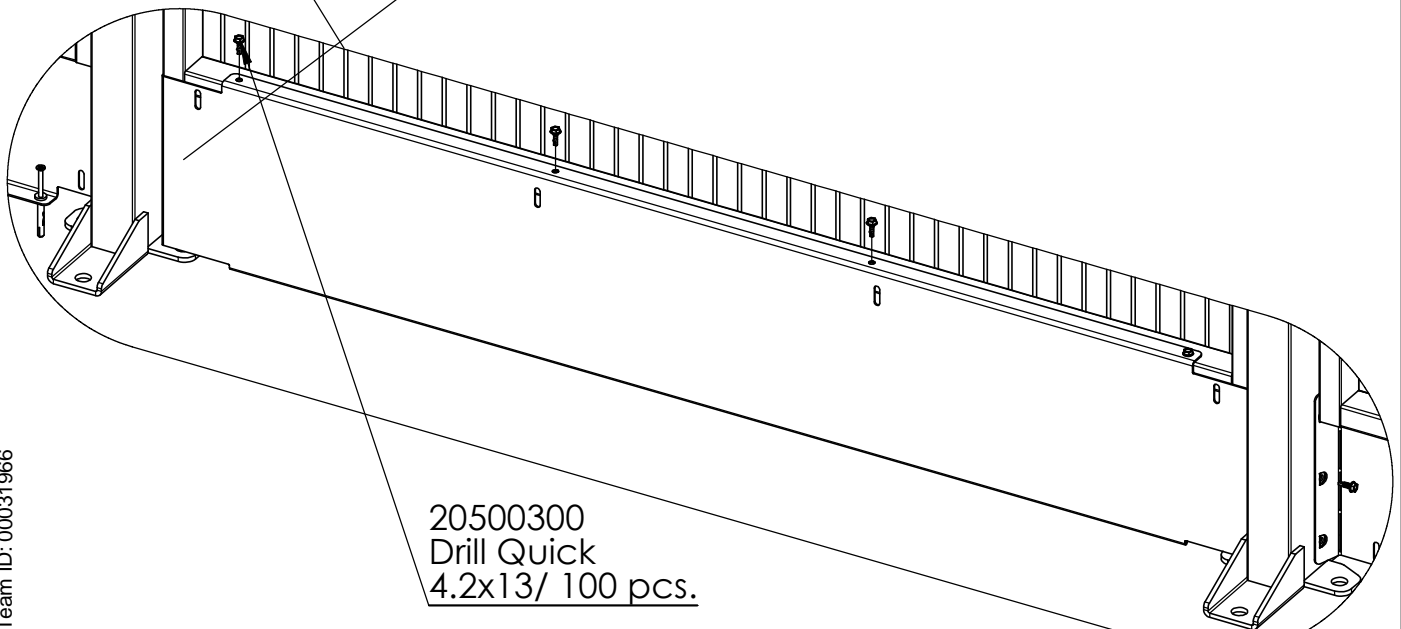

20500300
Drill Quick
4.2x13/ 100 pcs.

SmartTeam ID: 00031966

Sparkplåt

Follow Me

Kickplate

20500300
Drill Quick
4.2x13/ 100 pcs.

SmartTeam ID: 00031966

www.troax.com