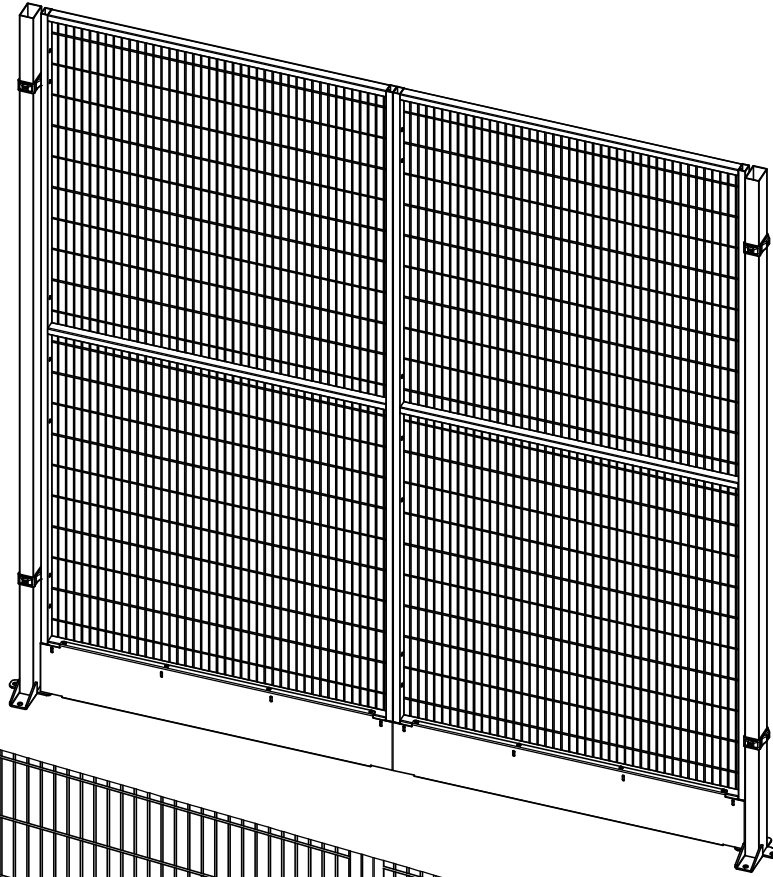

Optional floor fixing:

20500300
Drill Quick
4.2x13/ 100 pcs.

89300045
Hammer screw
Hilti HPS-1 5/15x35

Sparkplåt

Follow Me

Kickplate

Optional floor fixing:

89300045
Hammer screw
Hilti HPS-1 5/15x35

20500300
Drill Quick
4.2x13/ 100 pcs.

SmartTeam ID: 00031966

Sparkplåt

Follow Me

Kickplate

20500300
Drill Quick
4.2x13/ 100 pcs.

SmartTeam ID: 00031966

www.troax.com

88754429 0.9

Follow Me

Sparkplåt

Kickplate

20500300
Drill Quick
4.2x13/ 100 pcs.

SmarTeam ID: 00031966

4,2x13
Drill quick
20500300