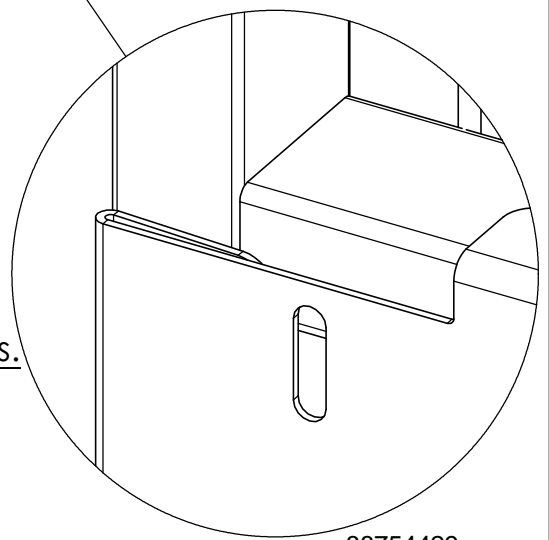

88754429 0.9

Follow Me

Sparkplåt

Kickplate

20500300
Drill Quick
4.2x13/ 100 pcs.

SmarTeam ID: 00031966

4,2x13
Drill quick
20500300