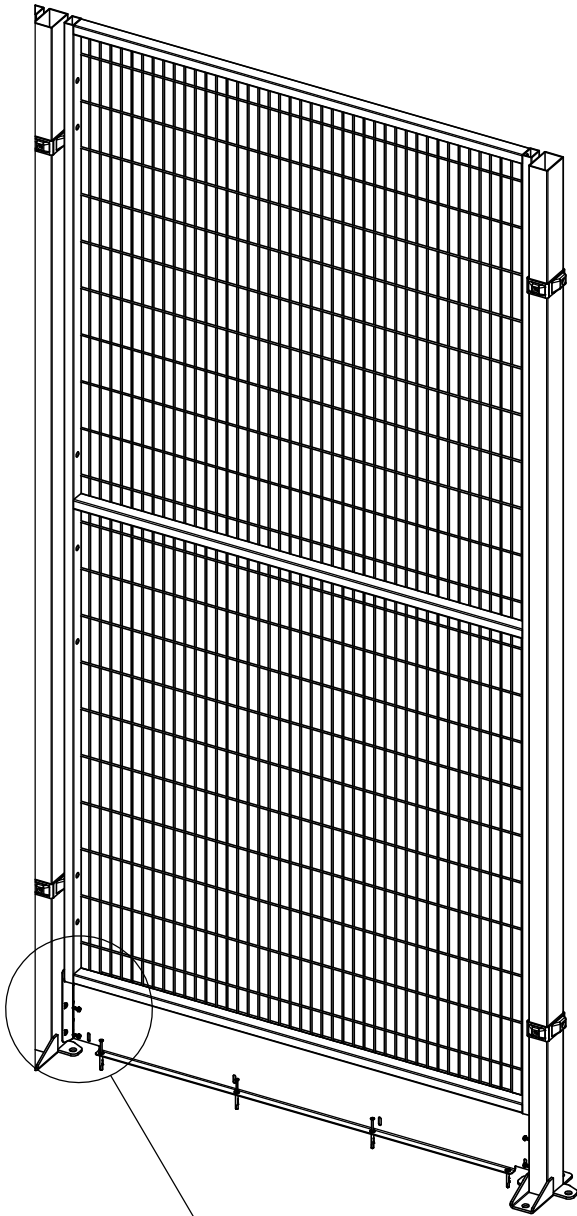

Optional floor fixing:

20500300
Drill Quick
4.2x13/ 100 pcs.

89300045
Hammer screw
Hilti HPS-1 5/15x35

Sparkplåt

Follow Me

Kickplate

Optional floor fixing:

89300045
Hammer screw
Hilti HPS-1 5/15x35

20500300
Drill Quick
4.2x13/ 100 pcs.

SmartTeam ID: 00031966

Sparkplåt

Follow Me

Kickplate

20500300
Drill Quick
4.2x13/ 100 pcs.

SmartTeam ID: 00031966

www.troax.com

88754429 0.9

Follow Me

Sparkplåt

Kickplate

20500300
Drill Quick
4.2x13/ 100 pcs.

SmarTeam ID: 00031966

4,2x13
Drill quick
20500300