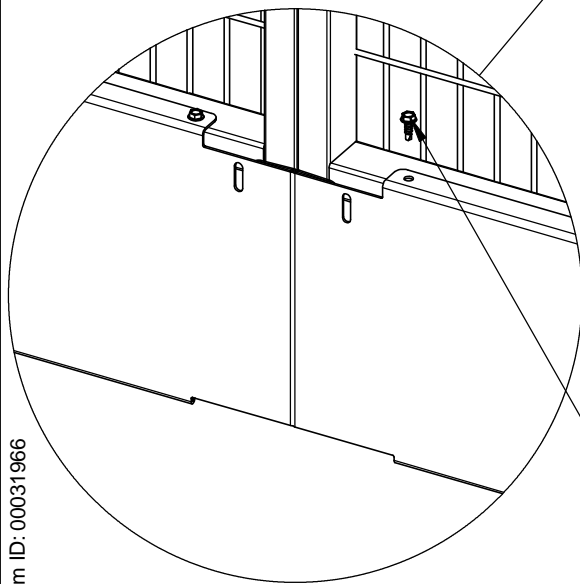

Follow Me

Sparkplåt

Kickplate