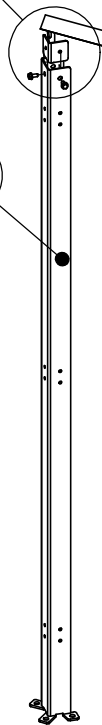

Follow Me

NTF SS

Sliding door

SmartTeam ID: 00037076

Follow Me

# NTF SS Sliding door

① x1

③ x2

U-post 49601534 (not included in kit 49100006 / 49100007)

② x6

④

V-post 49601524 (not included in kit 49100006 / 49100007)

①

②

③

①

③

③ or ④

Follow Me

## Sliding door

1 x8

2 x1

3 x1

4 x1

5 x1

6 x1

7 x1