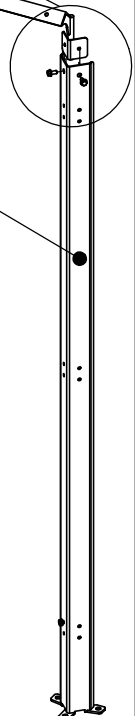

Follow Me

NTF SS

Sliding door

SmartTeam ID: 00037076

Follow Me

# NTF SS Sliding door

① x1

③ x2

U-post 49601534 (not included in kit 49100006 / 49100007)

② x6

④

V-post 49601524 (not included in kit 49100006 / 49100007)

①

②

③

①

③

③ or ④

Follow Me

## Sliding door

1 x8

2 x1

3 x1

4 x1

5 x1

6 x1

7 x1