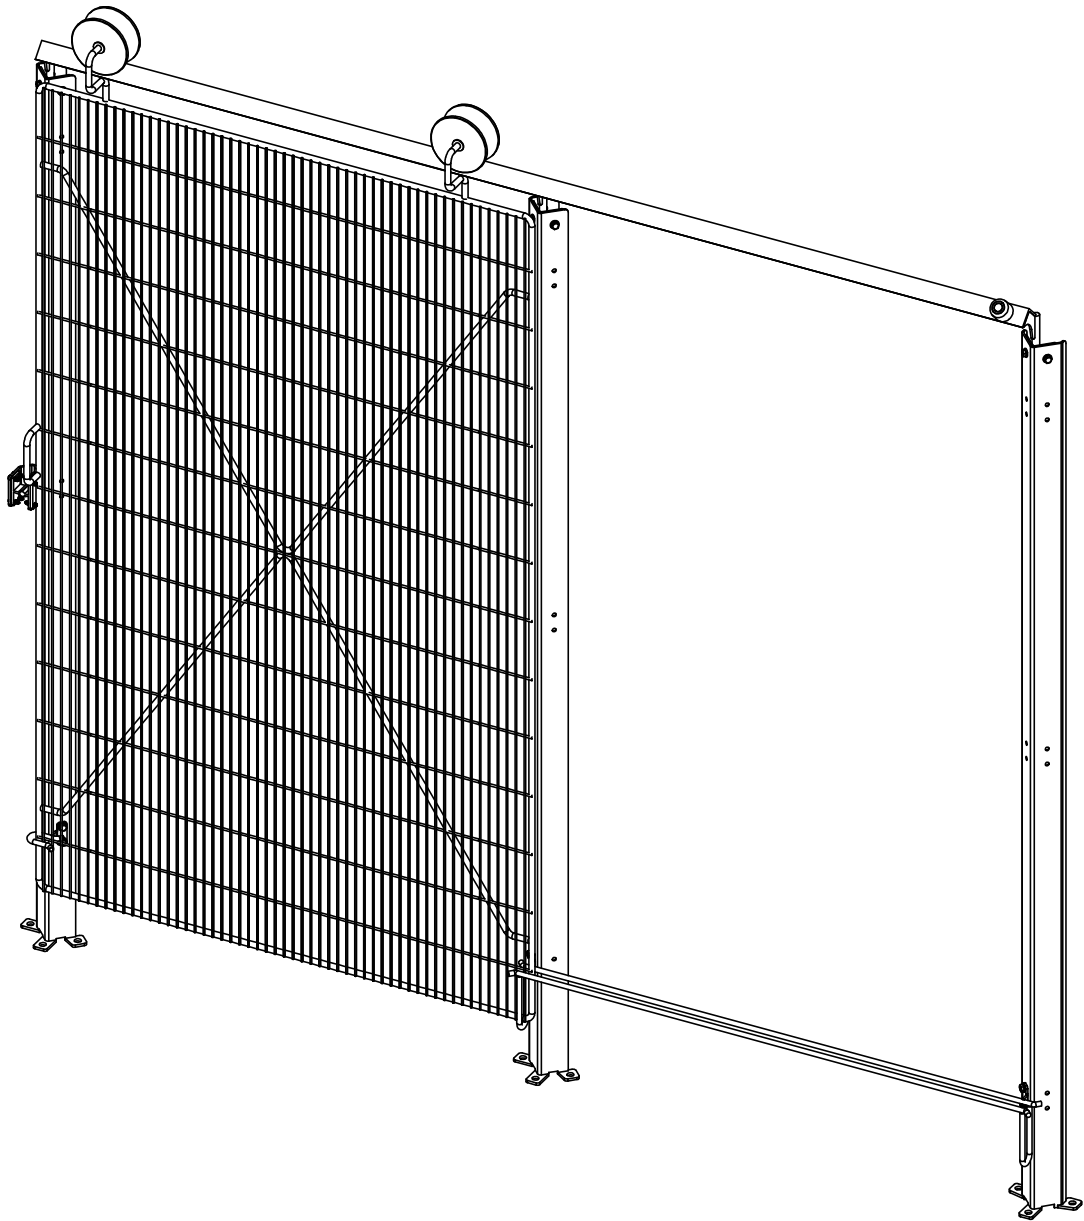

Follow Me

NTF SS

Sliding door

SmartTeam ID: 00037076

Follow Me

# NTF SS Sliding door

① x1

③ x2

U-post 49601534 (not included in kit 49100006 / 49100007)

② x6

④

V-post 49601524 (not included in kit 49100006 / 49100007)

①

## Sliding door

1 x8

2 x1

3 x1

4 x1

5 x1

6 x1

7 x1

③ x4

④ x1