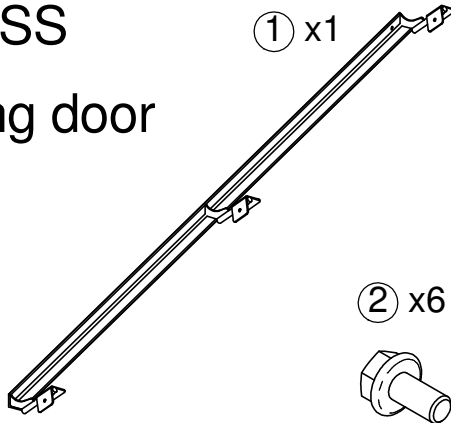

Follow Me

NTF SS

Sliding door

SmartTeam ID: 00037076

Follow Me

# NTF SS Sliding door

① x1

③ x2

U-post 49601534 (not included in kit 49100006 / 49100007)

② x6

④

V-post 49601524 (not included in kit 49100006 / 49100007)

①