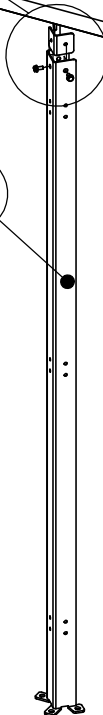

Follow Me

NTF SS

Sliding door

SmartTeam ID: 00037076

Follow Me

# NTF SS Sliding door

① x1

③ x2

U-post 49601534 (not included in kit 49100006 / 49100007)

② x6

④

V-post 49601524 (not included in kit 49100006 / 49100007)

①

②

③

①

③

③ or ④

Follow Me

## Sliding door

1 x8

2 x1

3 x1

4 x1

5 x1

6 x1

7 x1