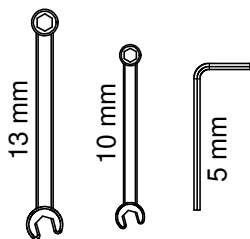

Follow Me

NTF SS

Sliding door

SmartTeam ID: 00037076

Follow Me

# NTF SS Sliding door

① x1

③ x2

U-post 49601534 (not included in kit 49100006 / 49100007)

② x6

④

V-post 49601524 (not included in kit 49100006 / 49100007)

①

## Sliding door

1 x8

2 x1

3 x1

4 x1

5 x1

6 x1

7 x1

③ x4

④ x1