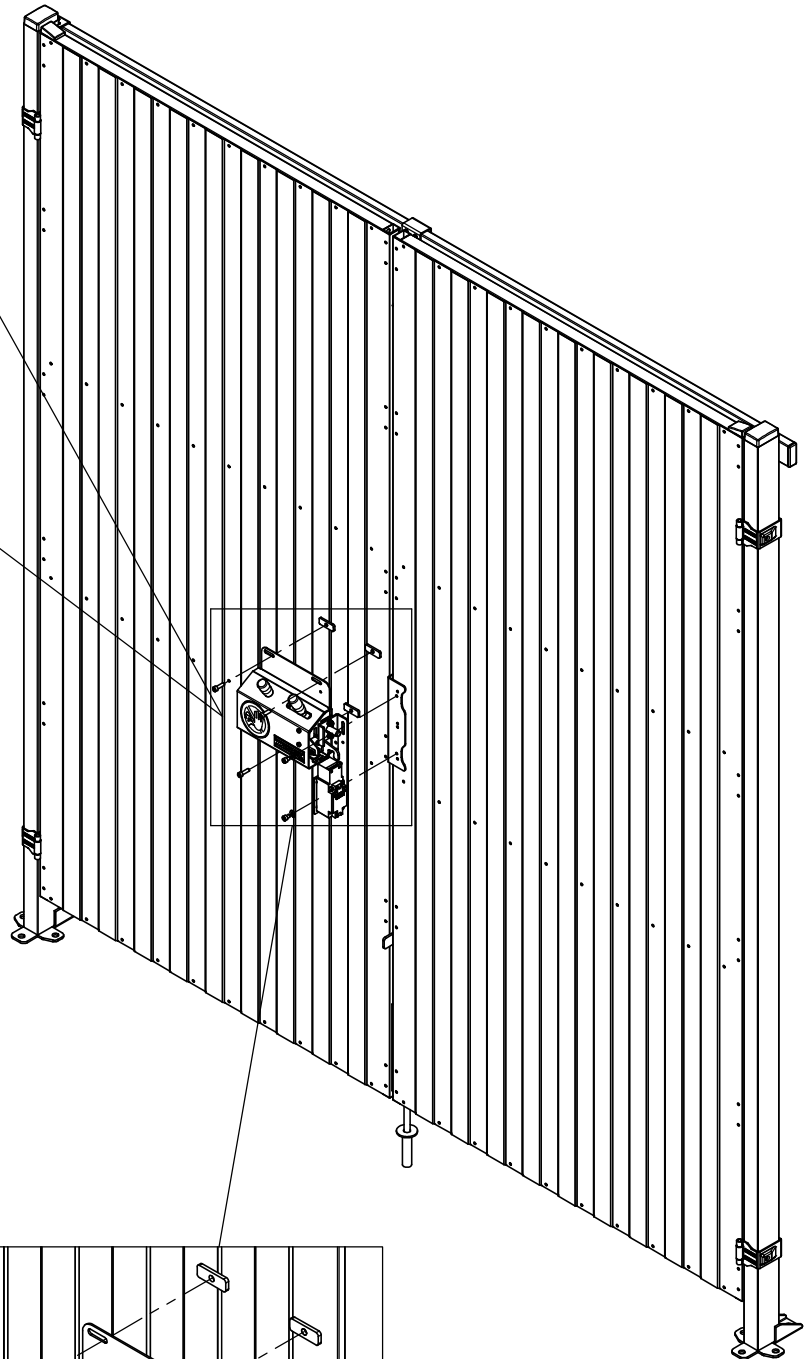

Follow Me

Hinged Double Door

Follow Me 88754420

M6x16 (ST30)

89050025

M6x22 (ST20)

89050193

Ø6x1

89050266

40x15 (ST30)

89040114

40x15 (ST20)

00039881

40x15

89050350