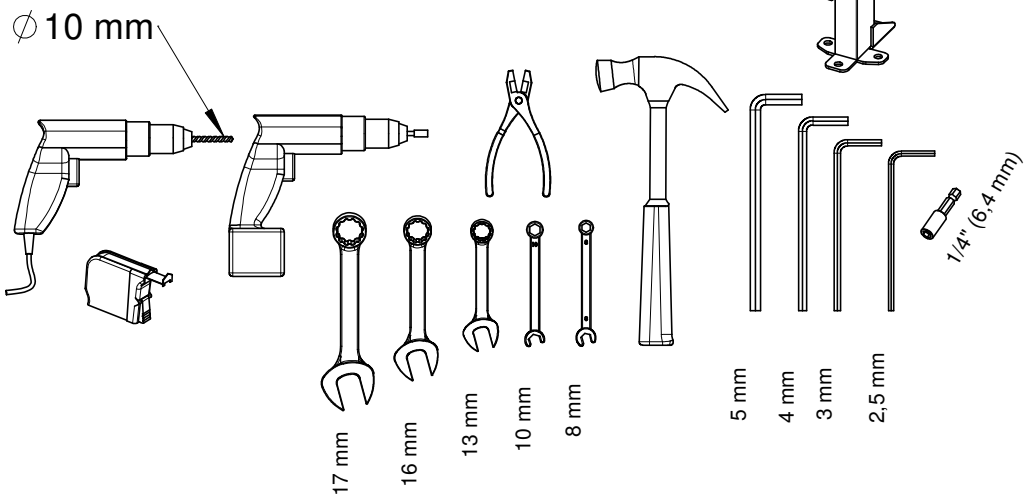

Follow Me

Smart Fix

Hinged Door Safe Lock ES

Kit 6020

Kit 6310

Kit 6160

SmartTeam ID: 00046942