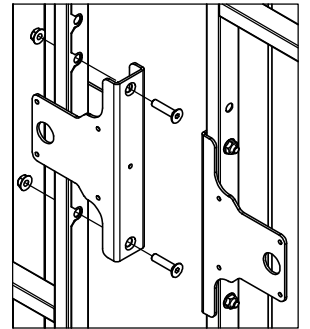

M8x65
89050045

Ø8x1,5
89050269

M10
89050537

M8
89050525

M8x35
89050138

Kit 6330 (optional)