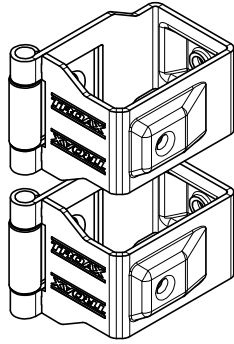

Smart Fix

Hinged Door Safe Lock ES

Kit 6020

Kit 6310

Kit 6160

SmartTeam ID: 00046942

Smart Fix

Hinged Door Safe Lock ES