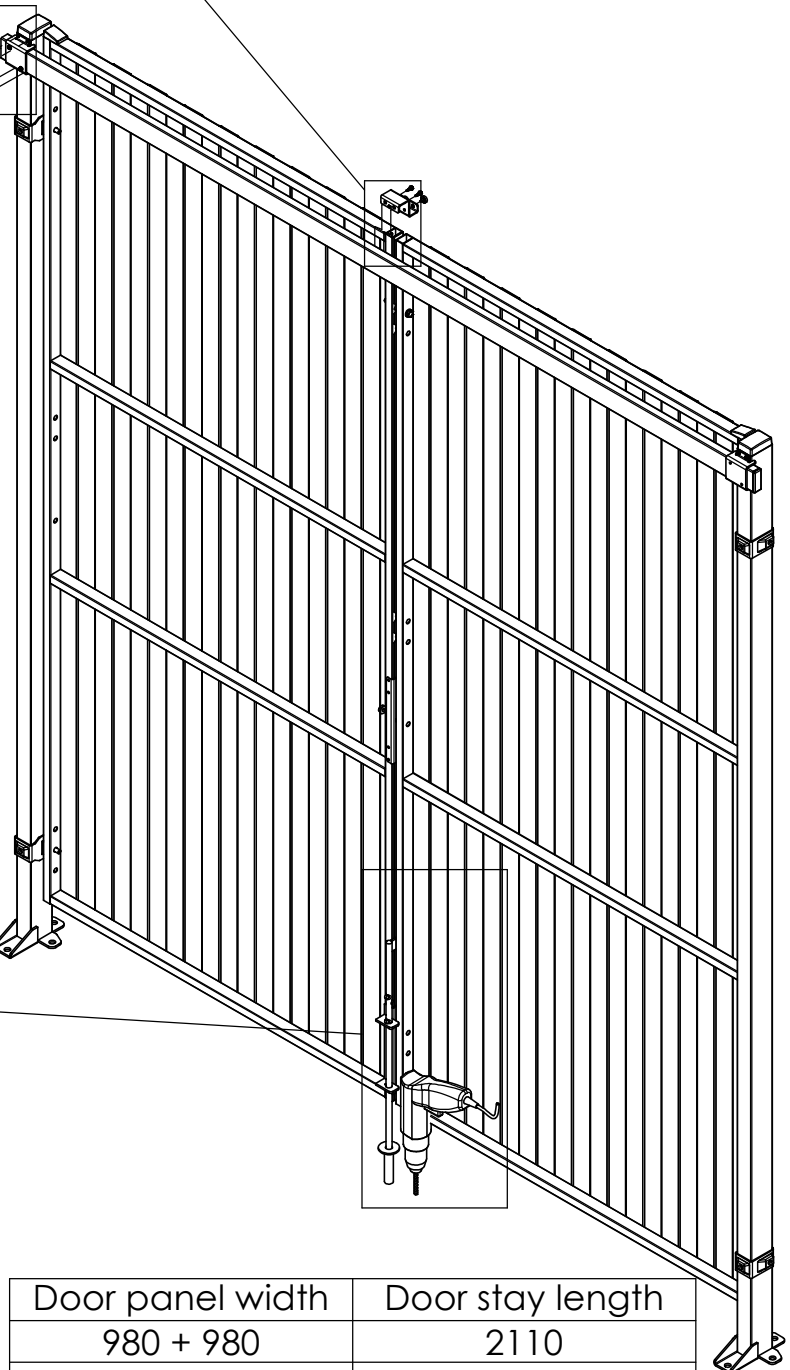

SmartTeam ID: 00047277

Smart Fix Hinged Double Door

Follow Me

Ø18mm

Door panel width	Door stay length
980 + 980	2110
1180 + 1180	2510

SmartTeam ID: 00047277

Follow Me

Hinged Double Door