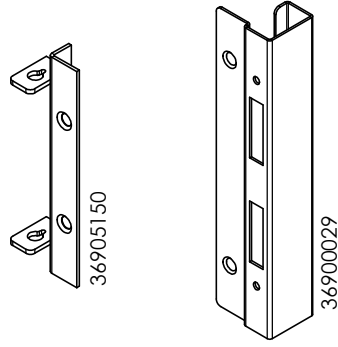

36900509

M8x35
89050138

M8
89050525

SmF Assembly lock case

Hinge door UXSP

Smart Fix

Follow Me

Hinged Double Door EC UR-SP

Ø18mm

Door panel width	Door stay length
980 + 980	2110
1180 + 1180	2510

SmartTeam ID: 00047434

SmF Hinged Double Door Magnetic Lock

Follow Me

M8x65

89050045

M8x1,5