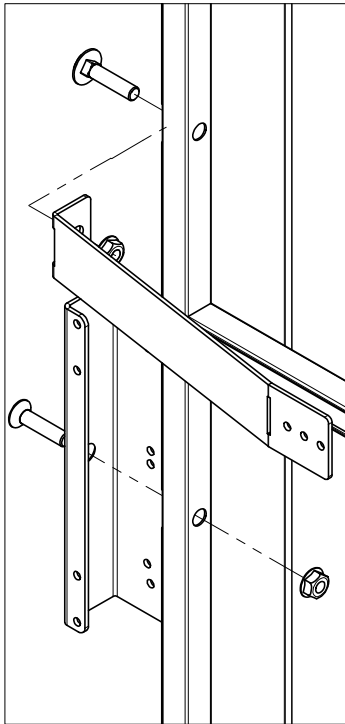

Smart Fix

Hinged Door Safe Lock ES

Kit 6020

Kit 6310

Kit 6160

SmartTeam ID: 00046942

Smart Fix

Hinged Door Safe Lock ES