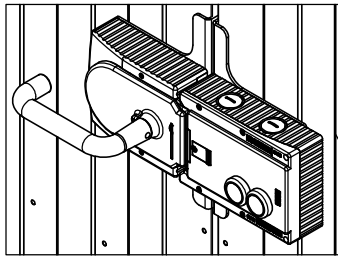

SmartTeam ID: 00047277

Smart Fix Hinged Double Door

Follow Me

Ø18mm

Door panel width	Door stay length
980 + 980	2110
1180 + 1180	2510

SmartTeam ID: 00047277

Follow Me

Hinged Double Door