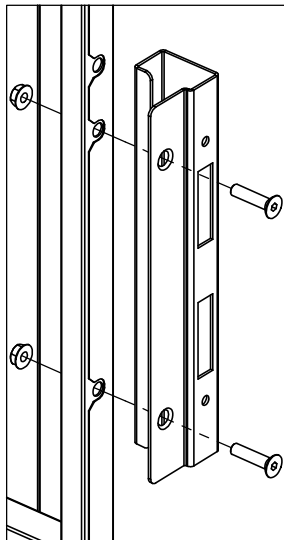

36900509

M8x35
89050138

M8
89050525

SmF Assembly lock case

Hinge door UXSP

Smart Fix

Follow Me

Hinged Double Door EC UR-SP

Ø18mm

Door panel width	Door stay length
980 + 980	2110
1180 + 1180	2510

SmartTeam ID: 00047434

SmF Hinged Double Door Magnetic Lock

Follow Me

M8x65

89050045

M8x1,5