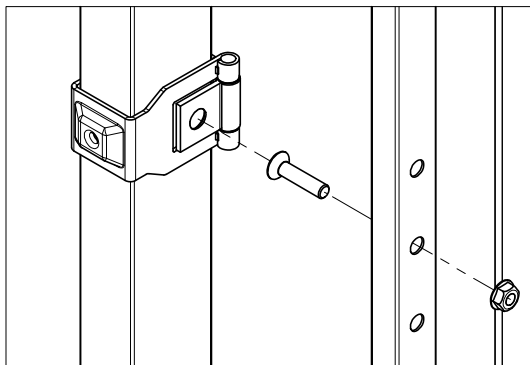

Smart Fix

Hinged Door Safe Lock ES

36905150

36700074

M8x35
89050156

8x1,5
89050269

M10
89050537

36900779

36900289

M8x65
89050045

36900509

M8x35
89050138

M8
89050525