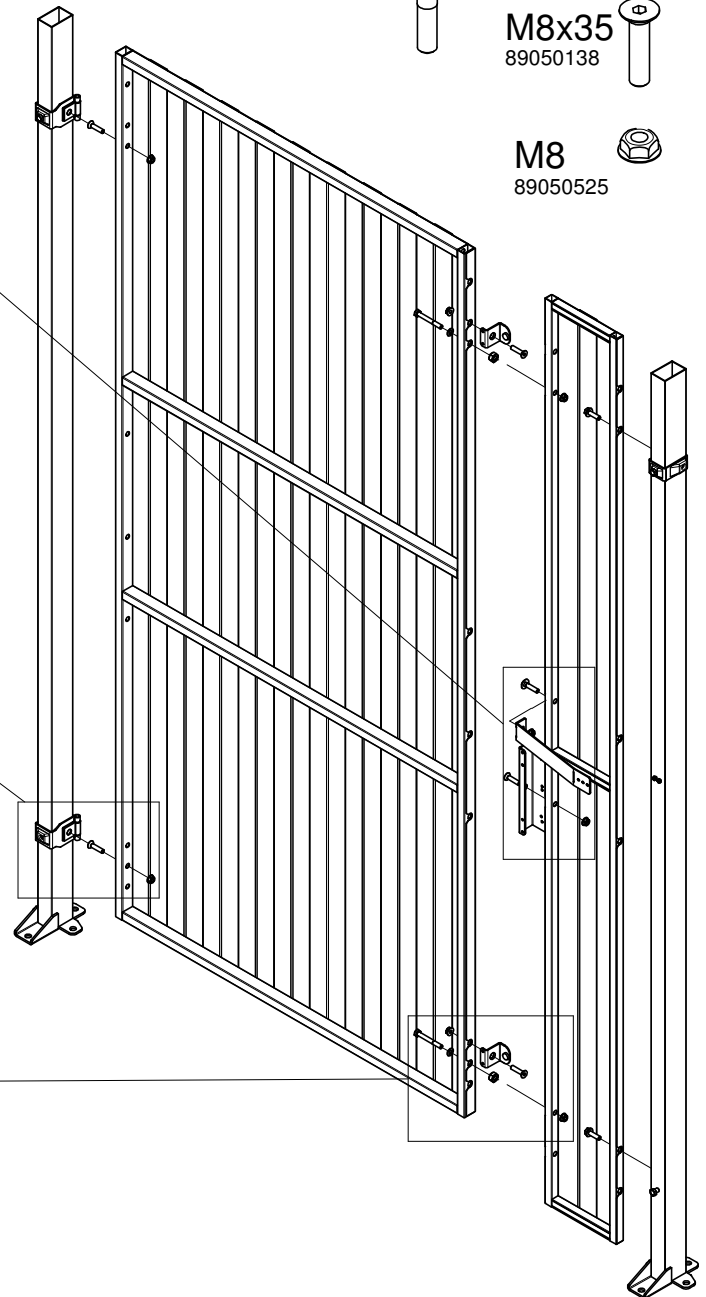

Smart Fix

Hinged Door Safe Lock ES

36905150

36700074

M8x35
89050156

8x1,5
89050269

M10
89050537

36900779

36900289

M8x65
89050045

36900509

M8x35
89050138

M8
89050525