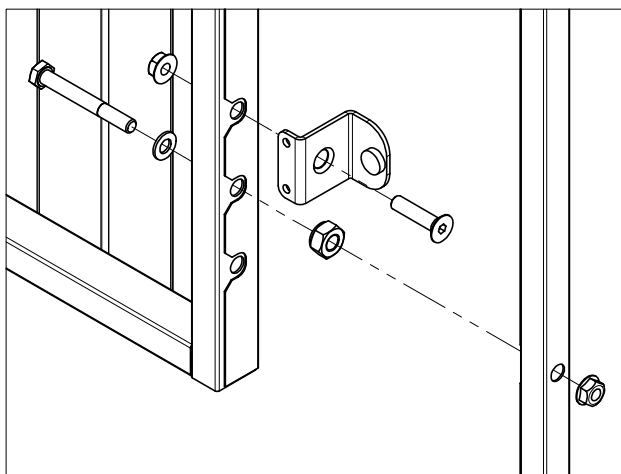

Smart Fix

Hinged Door Safe Lock ES

36905150

36700074

M8x35
89050156

8x1,5
89050269

M10
89050537

36900779

36900289

M8x65
89050045

36900509

M8x35
89050138

M8
89050525