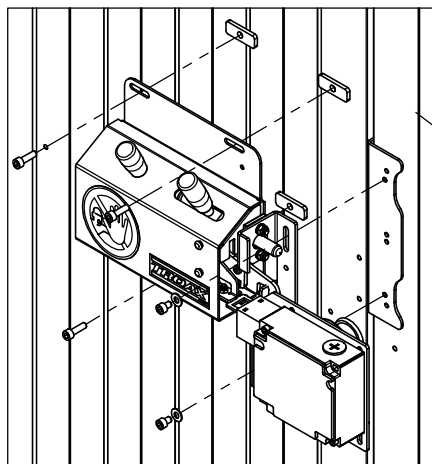

Follow Me

Hinged Double Door

Follow Me 88754420

M6x16 (ST30)

89050025

M6x22 (ST20)

89050193

Ø6x1

89050266

40x15 (ST30)

89040114

40x15 (ST20)

00039881

40x15

89050350