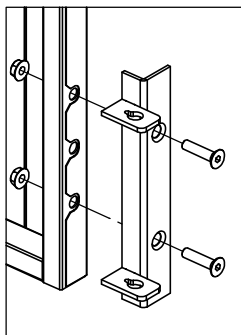

M8x65
89050045

Ø8x1,5
89050269

M10
89050537

M8
89050525

M8x35
89050138

Kit 6330 (optional)

26503119