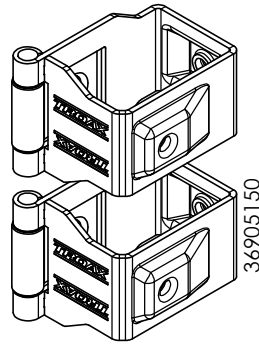

Follow Me

FM

FM