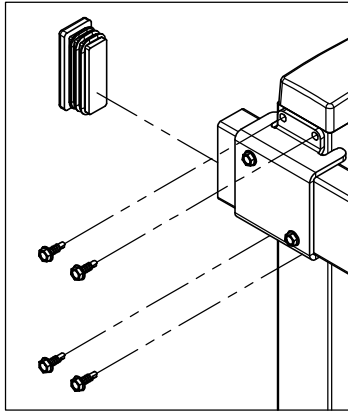

SmartTeam ID: 00047277

Smart Fix Hinged Double Door

Follow Me

Ø18mm

Door panel width	Door stay length
980 + 980	2110
1180 + 1180	2510

SmartTeam ID: 00047277

Follow Me

Hinged Double Door