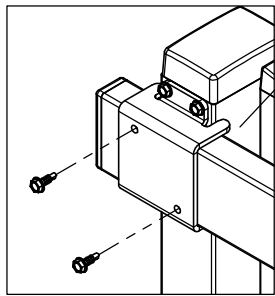

SmartTeam ID: 00047277

Smart Fix Hinged Double Door

Follow Me

Ø18mm

Door panel width	Door stay length
980 + 980	2110
1180 + 1180	2510

SmartTeam ID: 00047277

Follow Me

Hinged Double Door