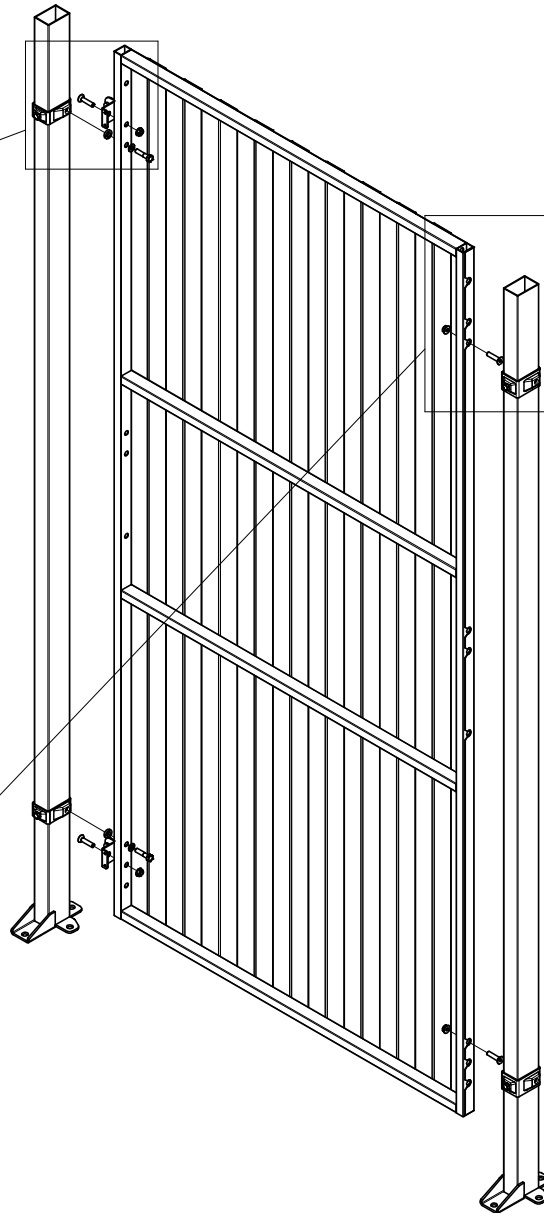

Follow Me

Smart Fix UX-SP Hinged Door UX-SP

SmartTeam ID: 00047214

Smart Fix Hinged Door

Follow Me

M8x35

M8

M8x35

Ø8x1,5

Ø8x4

Follow Me

Smart Fix UX-SP

Hinged Door UX-SP

Door panel width	Door stay length
980	1110
1180	1310

Follow Me

Smart Fix Hinged Door Magnet