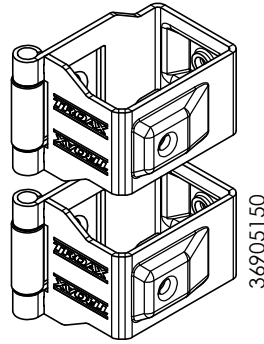

36900509

M8x35
89050138

M8
89050525

SmF Assembly lock case

Hinge door UXSP

Smart Fix

Follow Me

Hinged Double Door EC UR-SP

Ø18mm

Door panel width	Door stay length
980 + 980	2110
1180 + 1180	2510

SmartTeam ID: 00047434

SmF Hinged Double Door Magnetic Lock

Follow Me

M8x65

89050045

M8x1,5