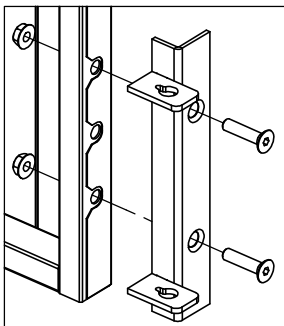

36900509

M8x35
89050138

M8
89050525

SmF Assembly lock case

Hinge door UXSP

Smart Fix

Follow Me

Hinged Double Door EC UR-SP

Ø18mm

Door panel width	Door stay length
980 + 980	2110
1180 + 1180	2510

SmartTeam ID: 00047434

SmF Hinged Double Door Magnetic Lock

Follow Me

M8x65

89050045

M8x1,5