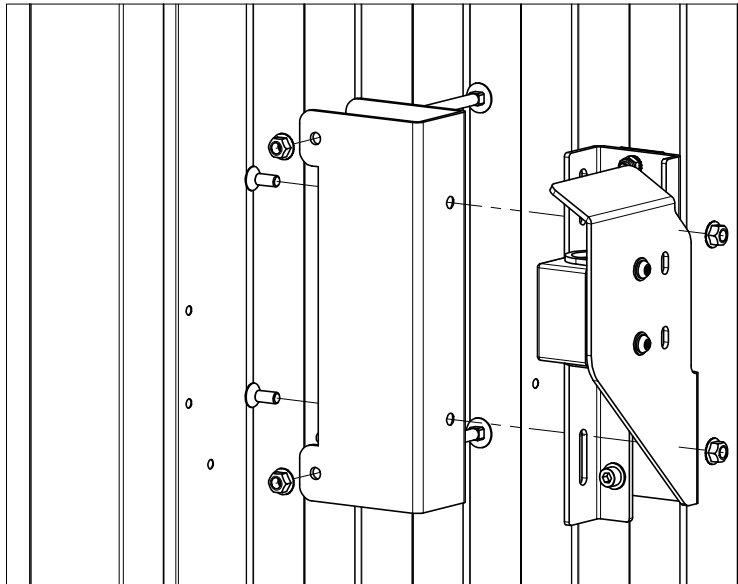

Hinged Door EC

Follow Me

M6x55
89050150

M6x16
89050145

M6
89050523

Smart Fix UX-SP Hinged Door UX-SP

Safe Lock Kit 6220

Follow Me