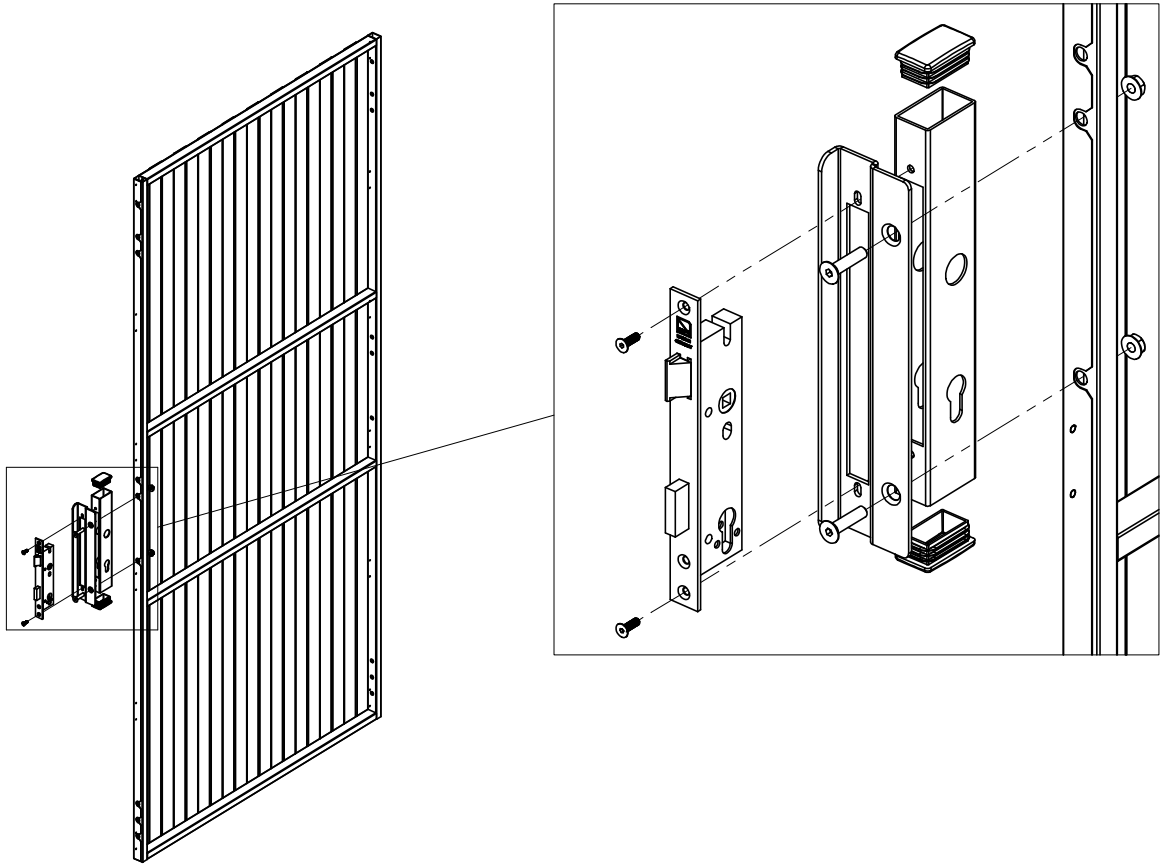

36900509

M8x35
89050138

M8
89050525

SmF Assembly lock case

Hinge door UXSP

Smart Fix

Follow Me

Hinged Double Door EC UR-SP