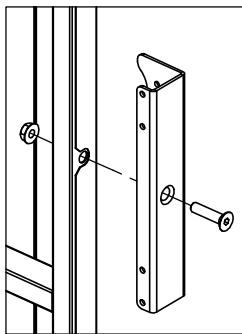

M8x65
89050045

Ø8x1,5
89050269

M10
89050537

M8
89050525

M8x35
89050138

Kit 6330 (optional)

26503119