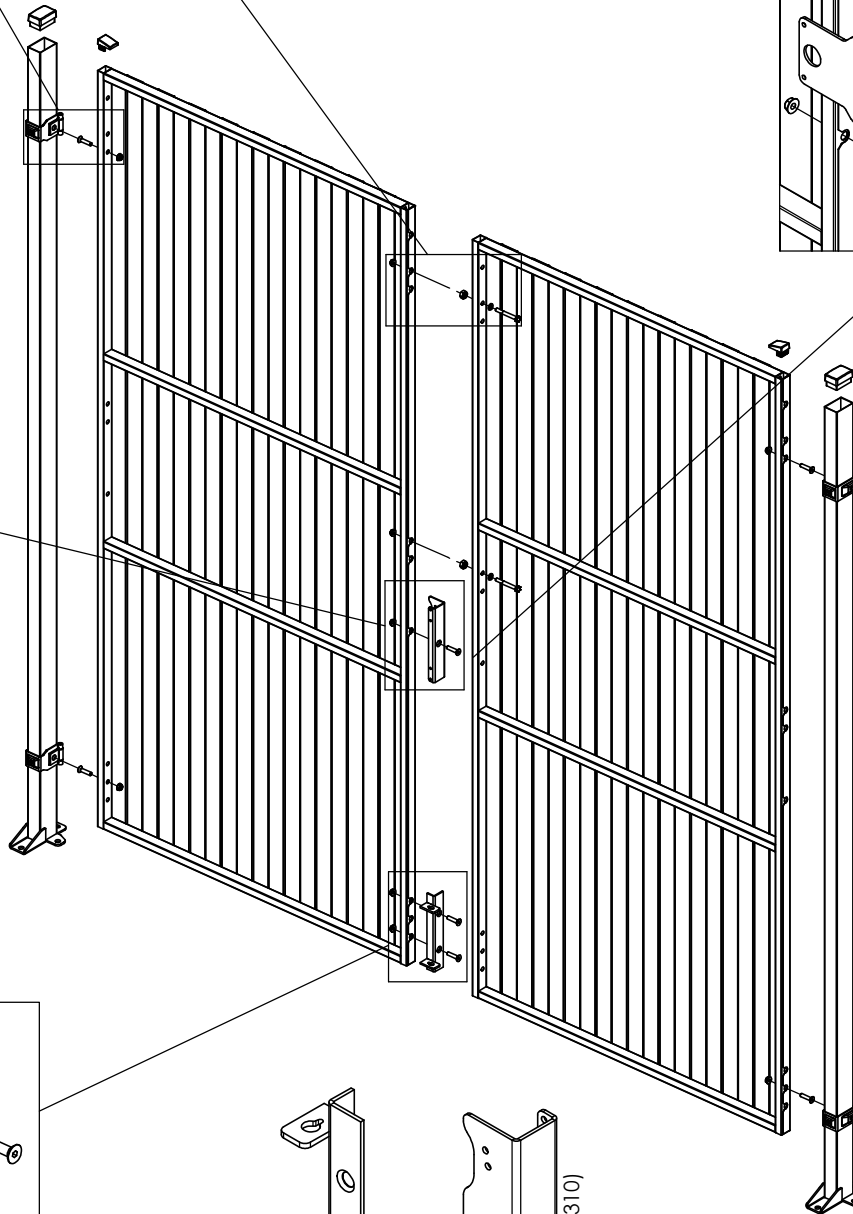

M8x65
89050045

Ø8x1,5
89050269

M10
89050537

M8
89050525

M8x35
89050138

Kit 6330 (optional)