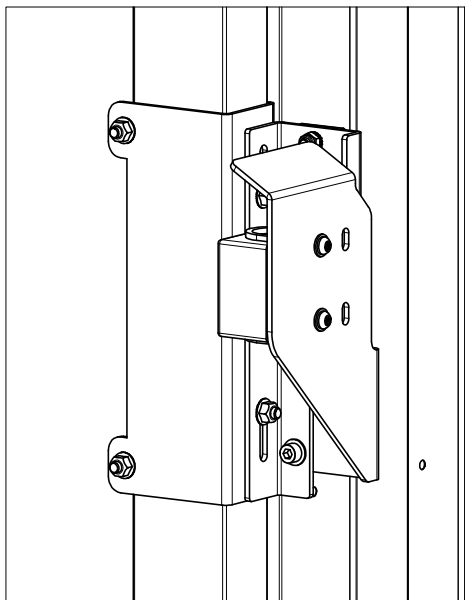

Hinged Door EC

Follow Me

M6x55
89050150

M6x16
89050145

M6
89050523

Smart Fix UX-SP Hinged Door UX-SP

Safe Lock Kit 6220

Follow Me