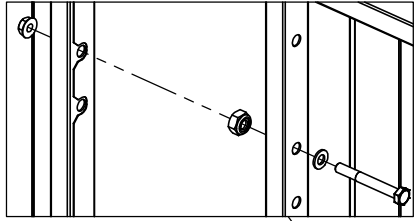

Follow Me

FM

FM