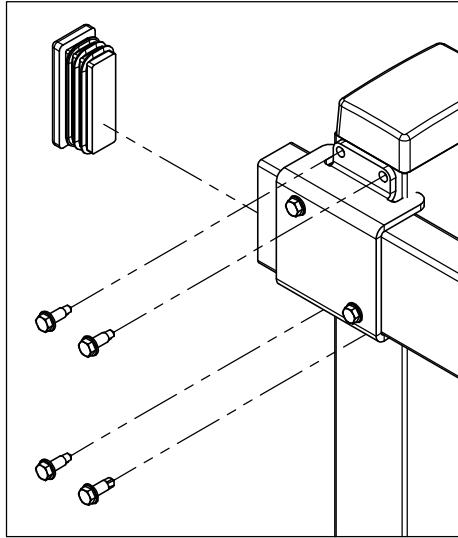

Ø18mm

Door panel width	Door stay length
980 + 980	2110
1180 + 1180	2510

SmartTeam ID: 00047434

SmF Hinged Double Door Magnetic Lock

Follow Me

M8x65

89050045

M8x1,5