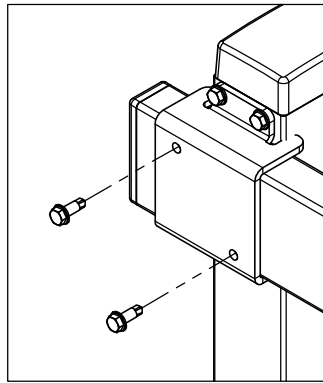

Ø18mm

Door panel width	Door stay length
980 + 980	2110
1180 + 1180	2510

SmartTeam ID: 00047434

SmF Hinged Double Door Magnetic Lock

Follow Me

M8x65

89050045

M8x1,5