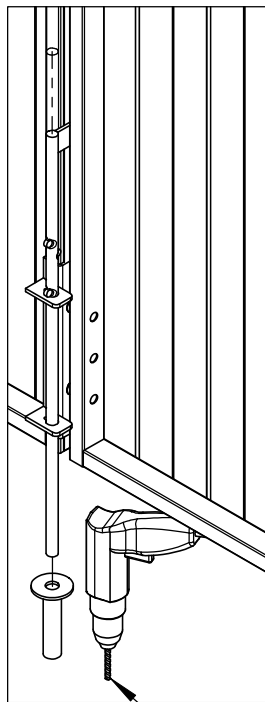

Ø18mm

Door panel width	Door stay length
980 + 980	2110
1180 + 1180	2510

SmartTeam ID: 00047434

SmF Hinged Double Door Magnetic Lock

Follow Me

M8x65

89050045

M8x1,5