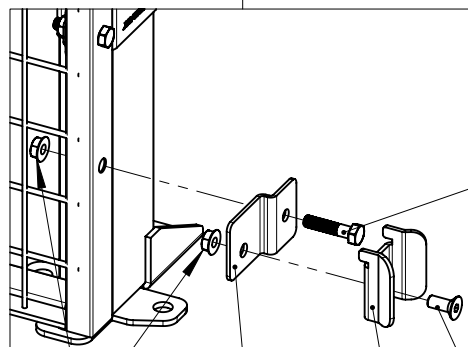

89050042

M8x20 MF6S
89050143

89050525

36900359

36700033