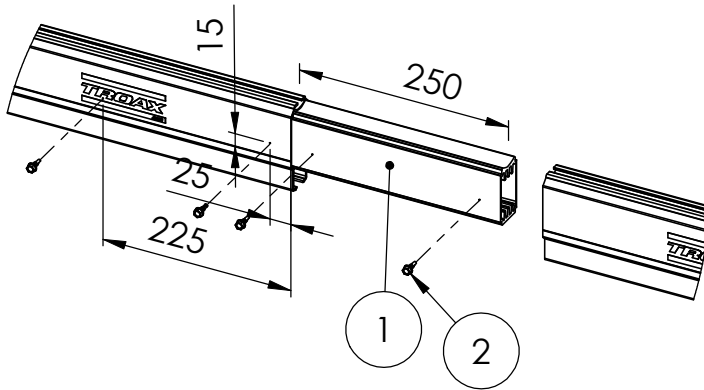

Skarvprofil enkelskena

Splice profile rail

Follow Me

Not included in kit 7620/7660

- *89100179 El. strike 12V EFF/EFF 112RR
- *89100178 El. strike 12V EFF/EFF 312RR
- *36700048 El. strike 24V EFF/EFF 112KL
- *36700183 El. strike 24V EFF/EFF 312KL