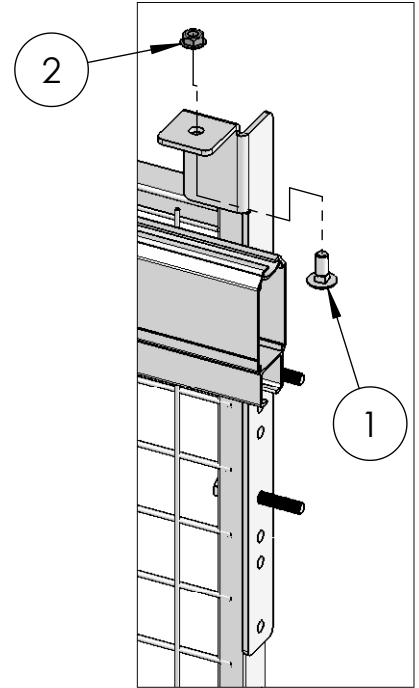

Skarvprofil enkelskena

Splice profile rail

Follow Me

Not included in kit 7620/7660

- *89100179 El. strike 12V EFF/EFF 112RR
- *89100178 El. strike 12V EFF/EFF 312RR
- *36700048 El. strike 24V EFF/EFF 112KL
- *36700183 El. strike 24V EFF/EFF 312KL