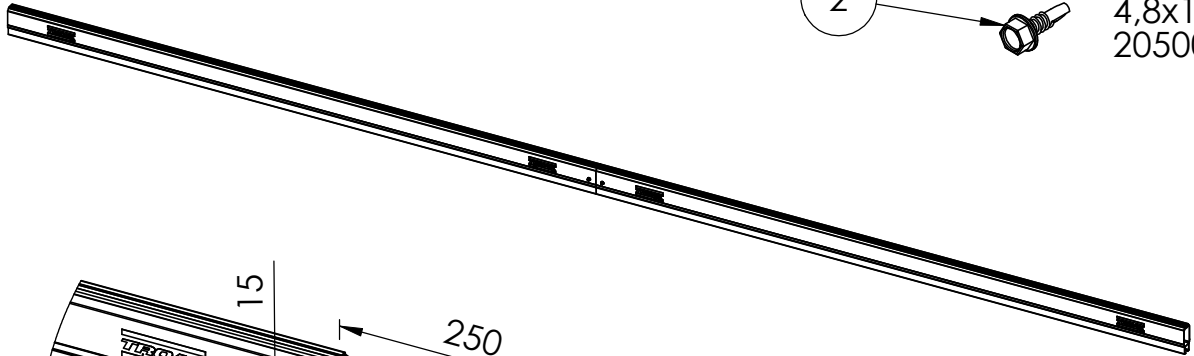

Skarvprofil enkelskena

Splice profile rail

Follow Me

Not included in kit 7620/7660

- *89100179 El. strike 12V EFF/EFF 112RR
- *89100178 El. strike 12V EFF/EFF 312RR
- *36700048 El. strike 24V EFF/EFF 112KL
- *36700183 El. strike 24V EFF/EFF 312KL