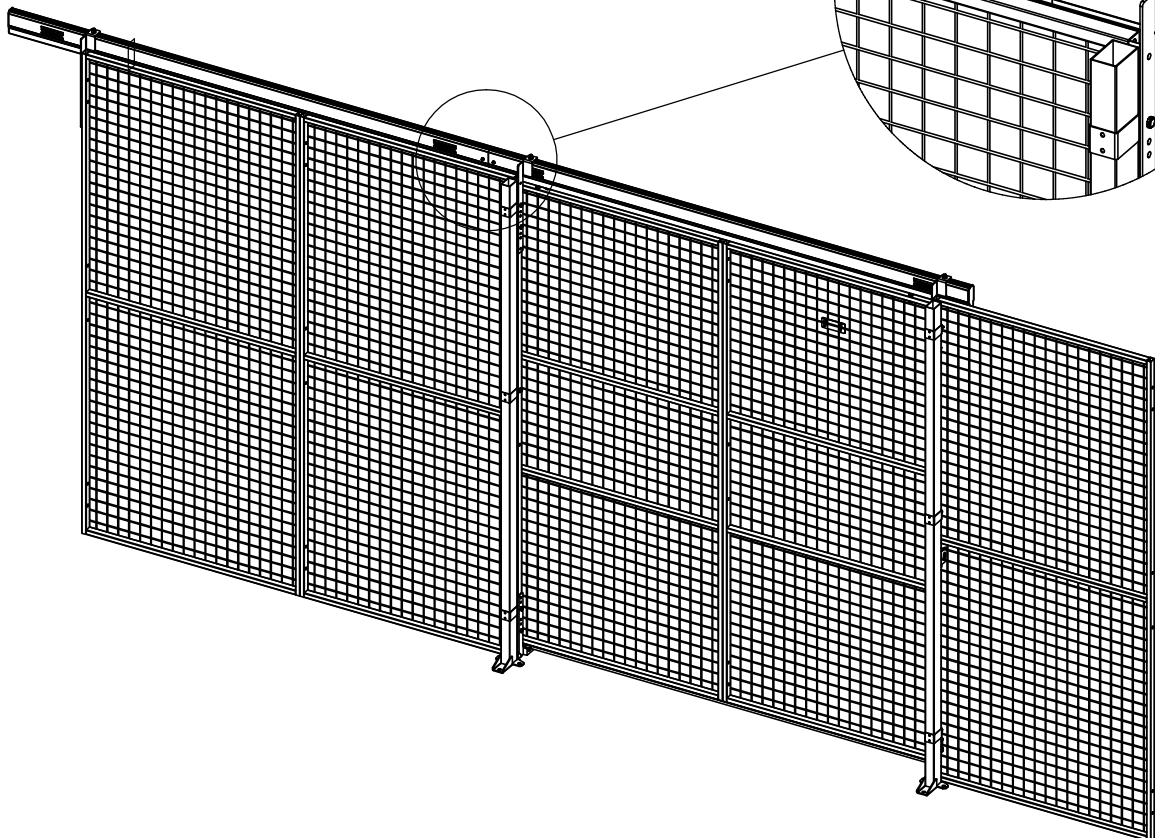

Skarvprofil enkelskena

Splice profile rail

Follow Me

Not included in kit 7620/7660

- *89100179 El. strike 12V EFF/EFF 112RR
- *89100178 El. strike 12V EFF/EFF 312RR
- *36700048 El. strike 24V EFF/EFF 112KL
- *36700183 El. strike 24V EFF/EFF 312KL