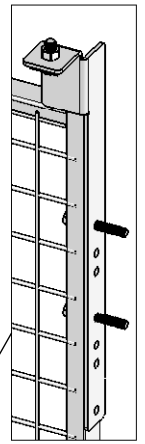

Follow Me

slide door

① M6x25

② M8x35

③ M8x45

④ M8

⑤

⑥

⑦

89200013

89050290

Follow Me

① M10x25

② M8Tensi

89050157

89050525

Skarvprofil enkelskena

Splice profile rail

Follow Me

Not included in kit 7620/7660

- *89100179 El. strike 12V EFF/EFF 112RR
- *89100178 El. strike 12V EFF/EFF 312RR
- *36700048 El. strike 24V EFF/EFF 112KL
- *36700183 El. strike 24V EFF/EFF 312KL