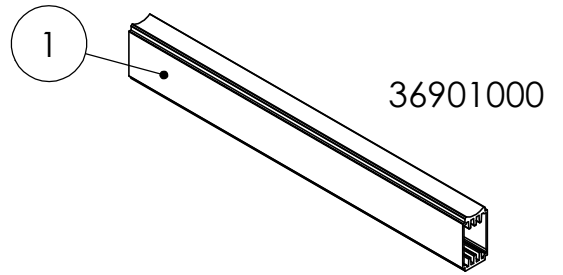

⑦

89200013

89050290

Follow Me

① M10x25

② M8Tensi

89050157

89050525

Skarvprofil enkelskena

Splice profile rail

Follow Me

Not included in kit 7620/7660

- *89100179 El. strike 12V EFF/EFF 112RR
- *89100178 El. strike 12V EFF/EFF 312RR
- *36700048 El. strike 24V EFF/EFF 112KL
- *36700183 El. strike 24V EFF/EFF 312KL