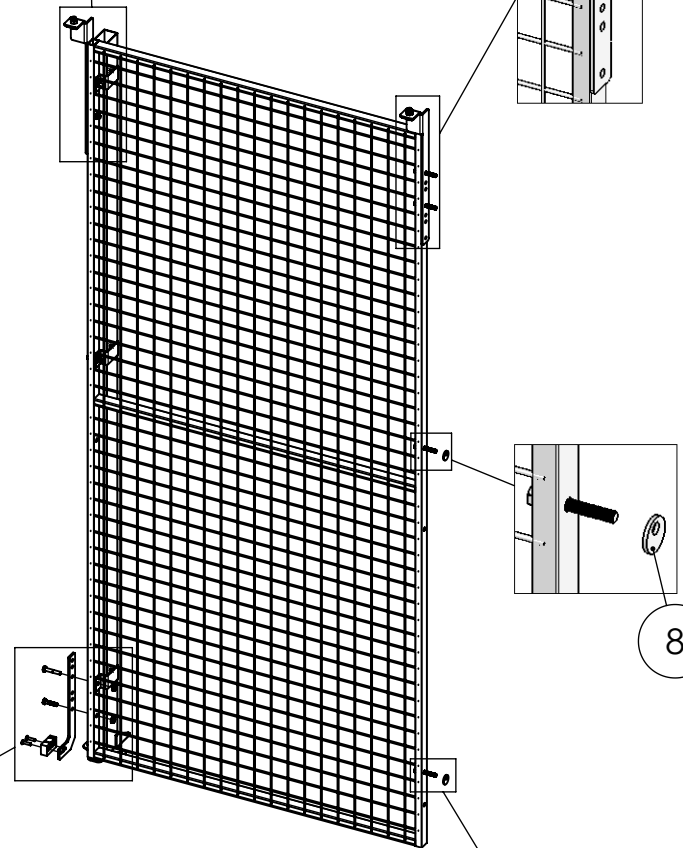

Follow Me

slide door

① M6x25

② M8x35

③ M8x45

④ M8

⑤

⑥

⑦

89200013

89050290