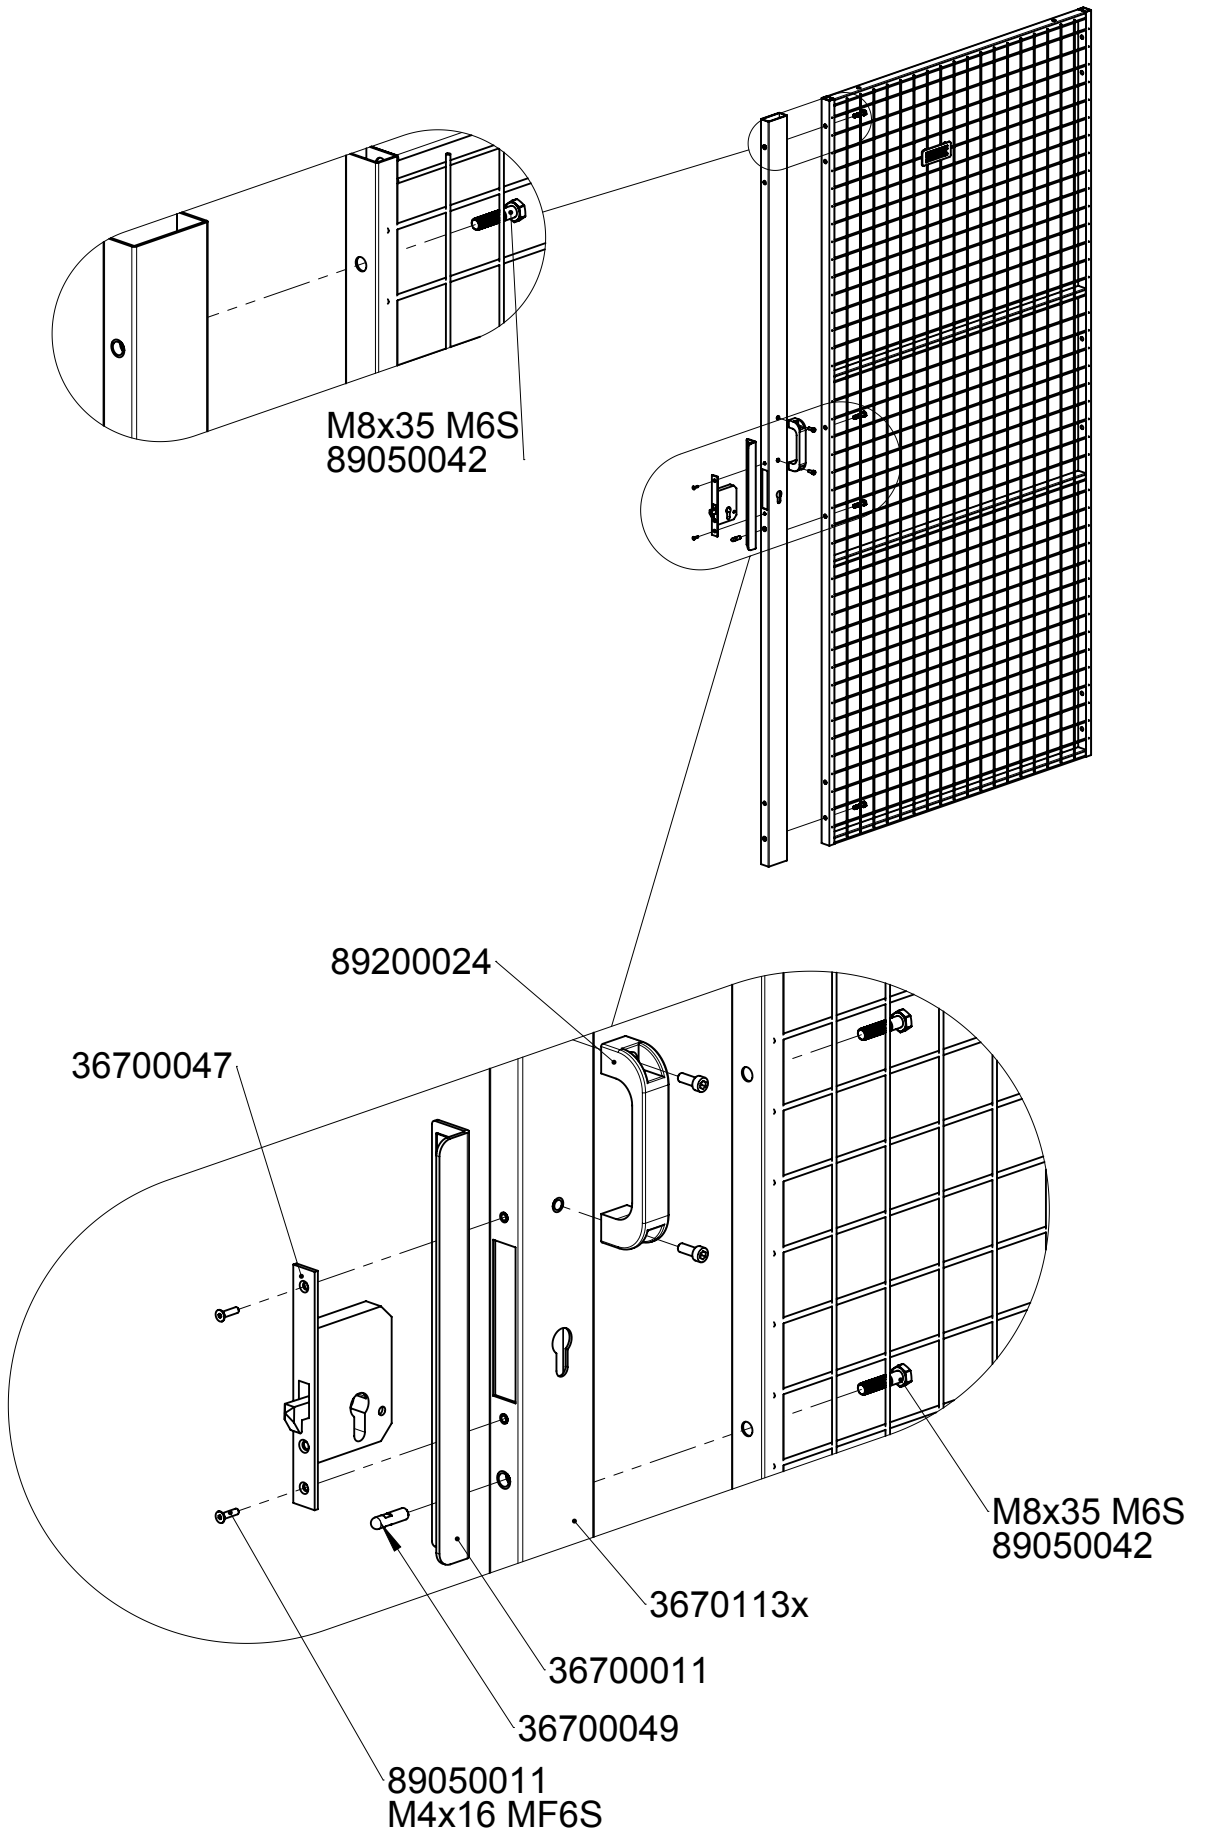

Caelum UX450 elec. strike slide door