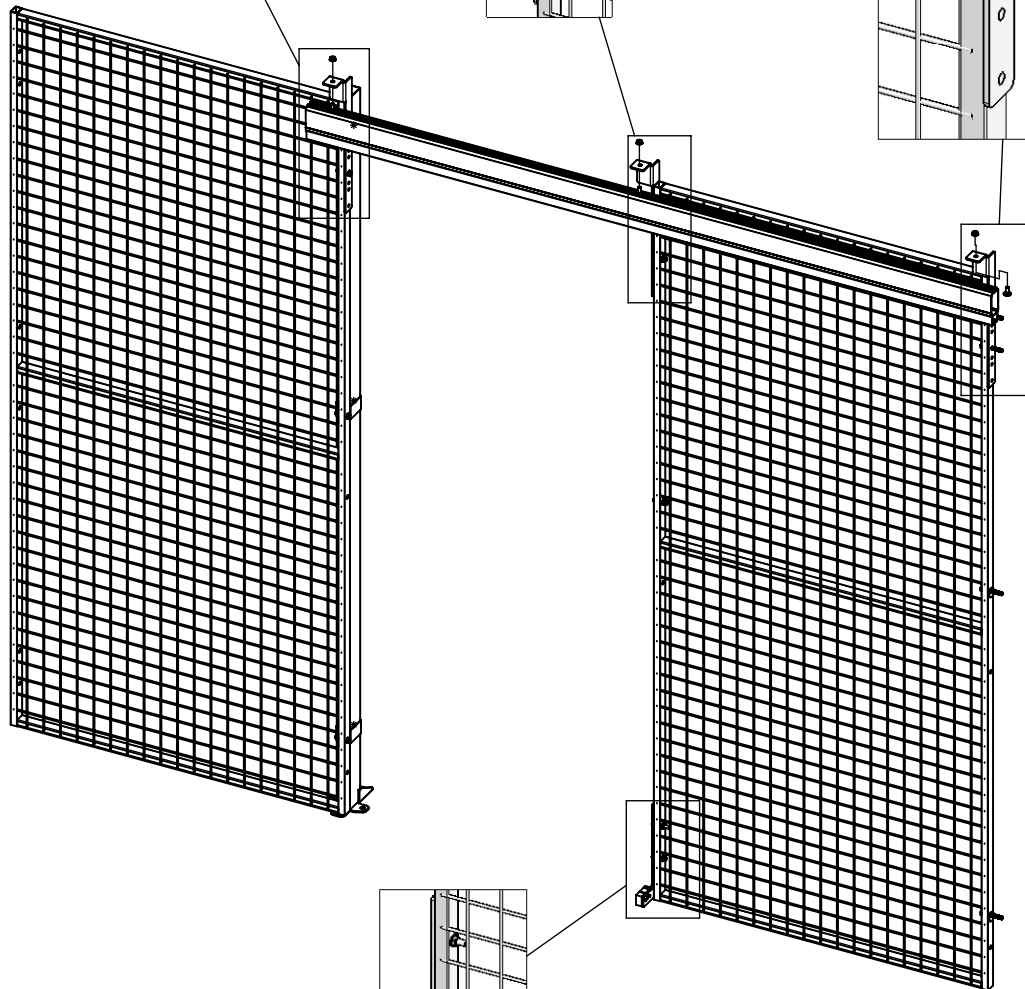

Skarvprofil enkelskena

Splice profile rail

Follow Me

Not included in kit 7620/7660

- *89100179 El. strike 12V EFF/EFF 112RR
- *89100178 El. strike 12V EFF/EFF 312RR
- *36700048 El. strike 24V EFF/EFF 112KL
- *36700183 El. strike 24V EFF/EFF 312KL