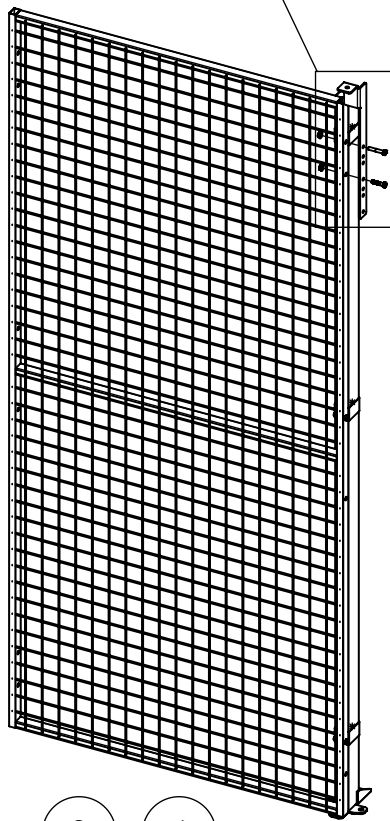

Follow Me

slide door

① M6x25

② M8x35

③ M8x45

④ M8

⑤

⑥

⑦

89200013

89050290

Follow Me

① M10x25

② M8Tensi

89050157

89050525

Skarvprofil enkelskena

Splice profile rail

Follow Me

Not included in kit 7620/7660

- *89100179 El. strike 12V EFF/EFF 112RR
- *89100178 El. strike 12V EFF/EFF 312RR
- *36700048 El. strike 24V EFF/EFF 112KL
- *36700183 El. strike 24V EFF/EFF 312KL