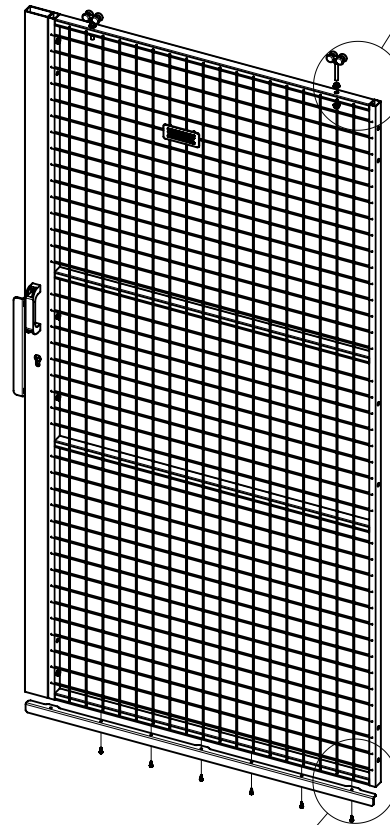

Skarvprofil enkelskena

Splice profile rail

Follow Me

Not included in kit 7620/7660

- *89100179 El. strike 12V EFF/EFF 112RR
- *89100178 El. strike 12V EFF/EFF 312RR
- *36700048 El. strike 24V EFF/EFF 112KL
- *36700183 El. strike 24V EFF/EFF 312KL

36900359

36700033

Caelum UX450 elec. strike slide door

Follow Me

20500330
 $\varnothing 4,2 \times 13$

Follow Me

slide door