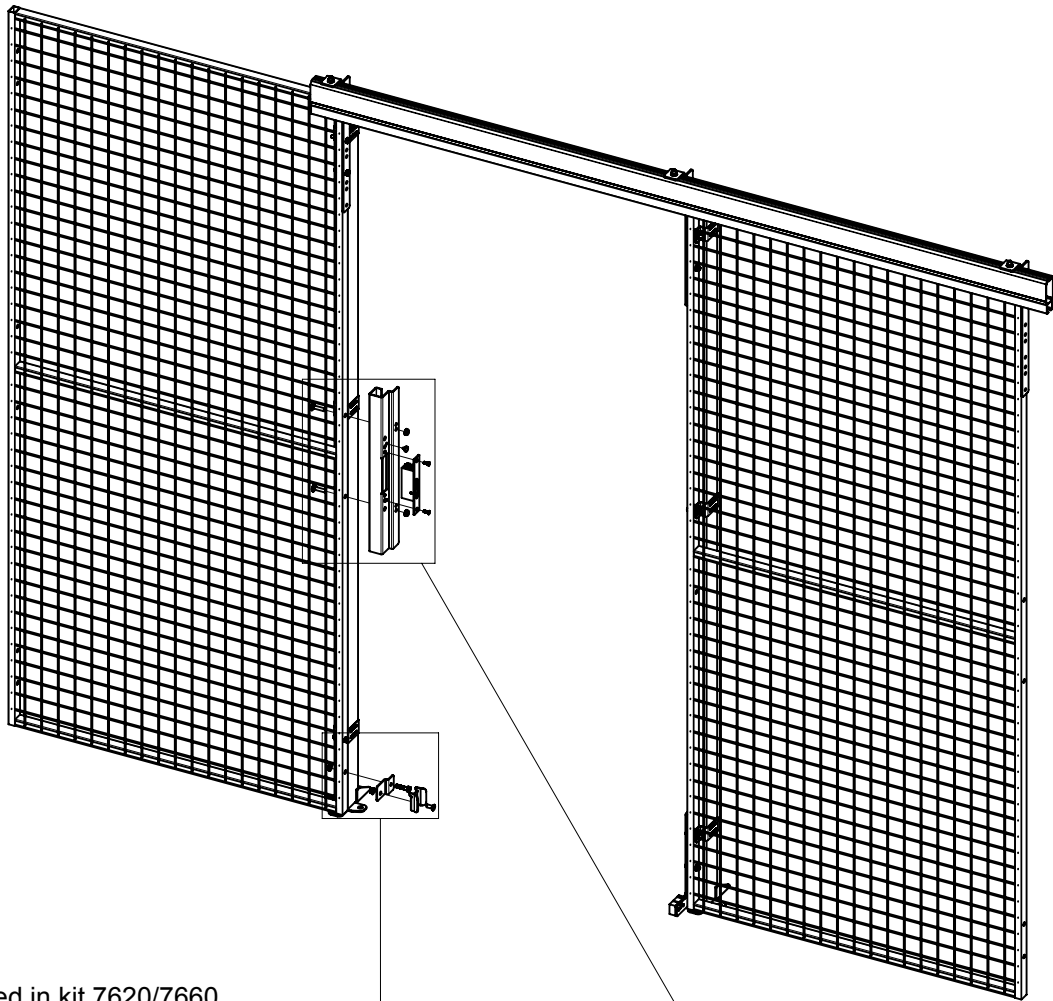

Skarvprofil enkelskena

Splice profile rail

Follow Me

Not included in kit 7620/7660

- *89100179 El. strike 12V EFF/EFF 112RR
- *89100178 El. strike 12V EFF/EFF 312RR
- *36700048 El. strike 24V EFF/EFF 112KL
- *36700183 El. strike 24V EFF/EFF 312KL