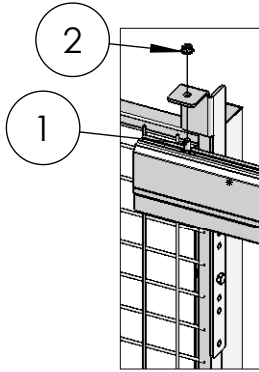

Skarvprofil enkelskena

Splice profile rail

Follow Me

Not included in kit 7620/7660

- *89100179 El. strike 12V EFF/EFF 112RR
- *89100178 El. strike 12V EFF/EFF 312RR
- *36700048 El. strike 24V EFF/EFF 112KL
- *36700183 El. strike 24V EFF/EFF 312KL