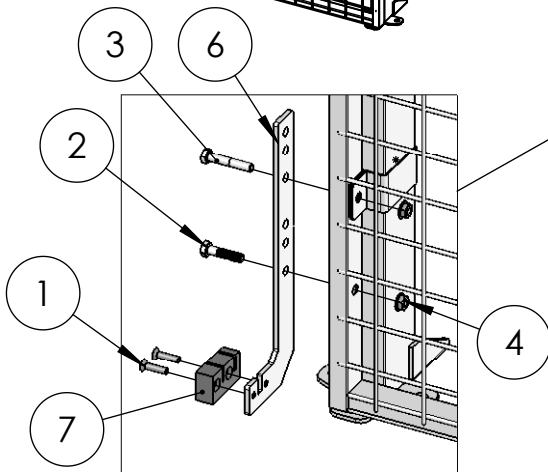

Follow Me

slide door

① M6x25

② M8x35

③ M8x45

④ M8

⑤

⑥

⑦

89200013

89050290