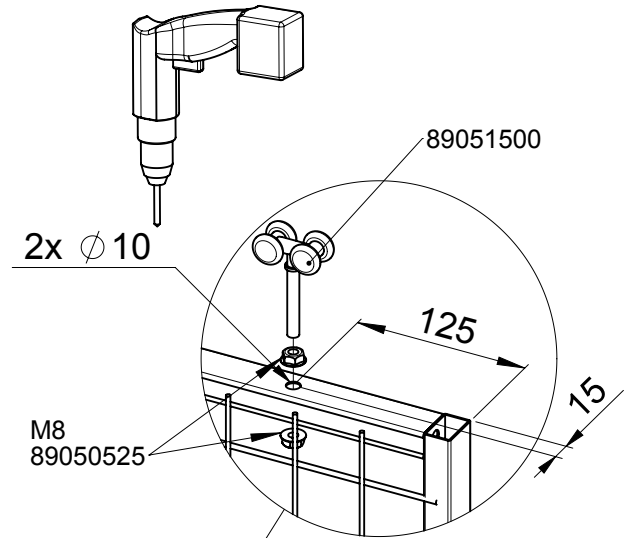

Follow Me

20500330
 $\varnothing 4,2 \times 13$