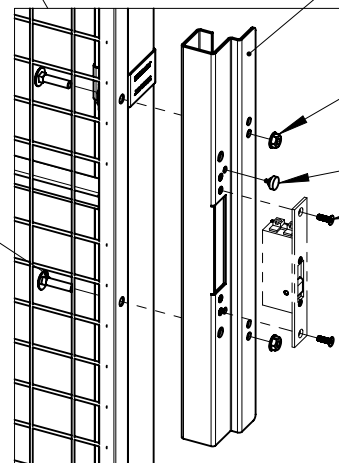

89050042

M8x20 MF6S
89050143

89050525

36900359

36700033