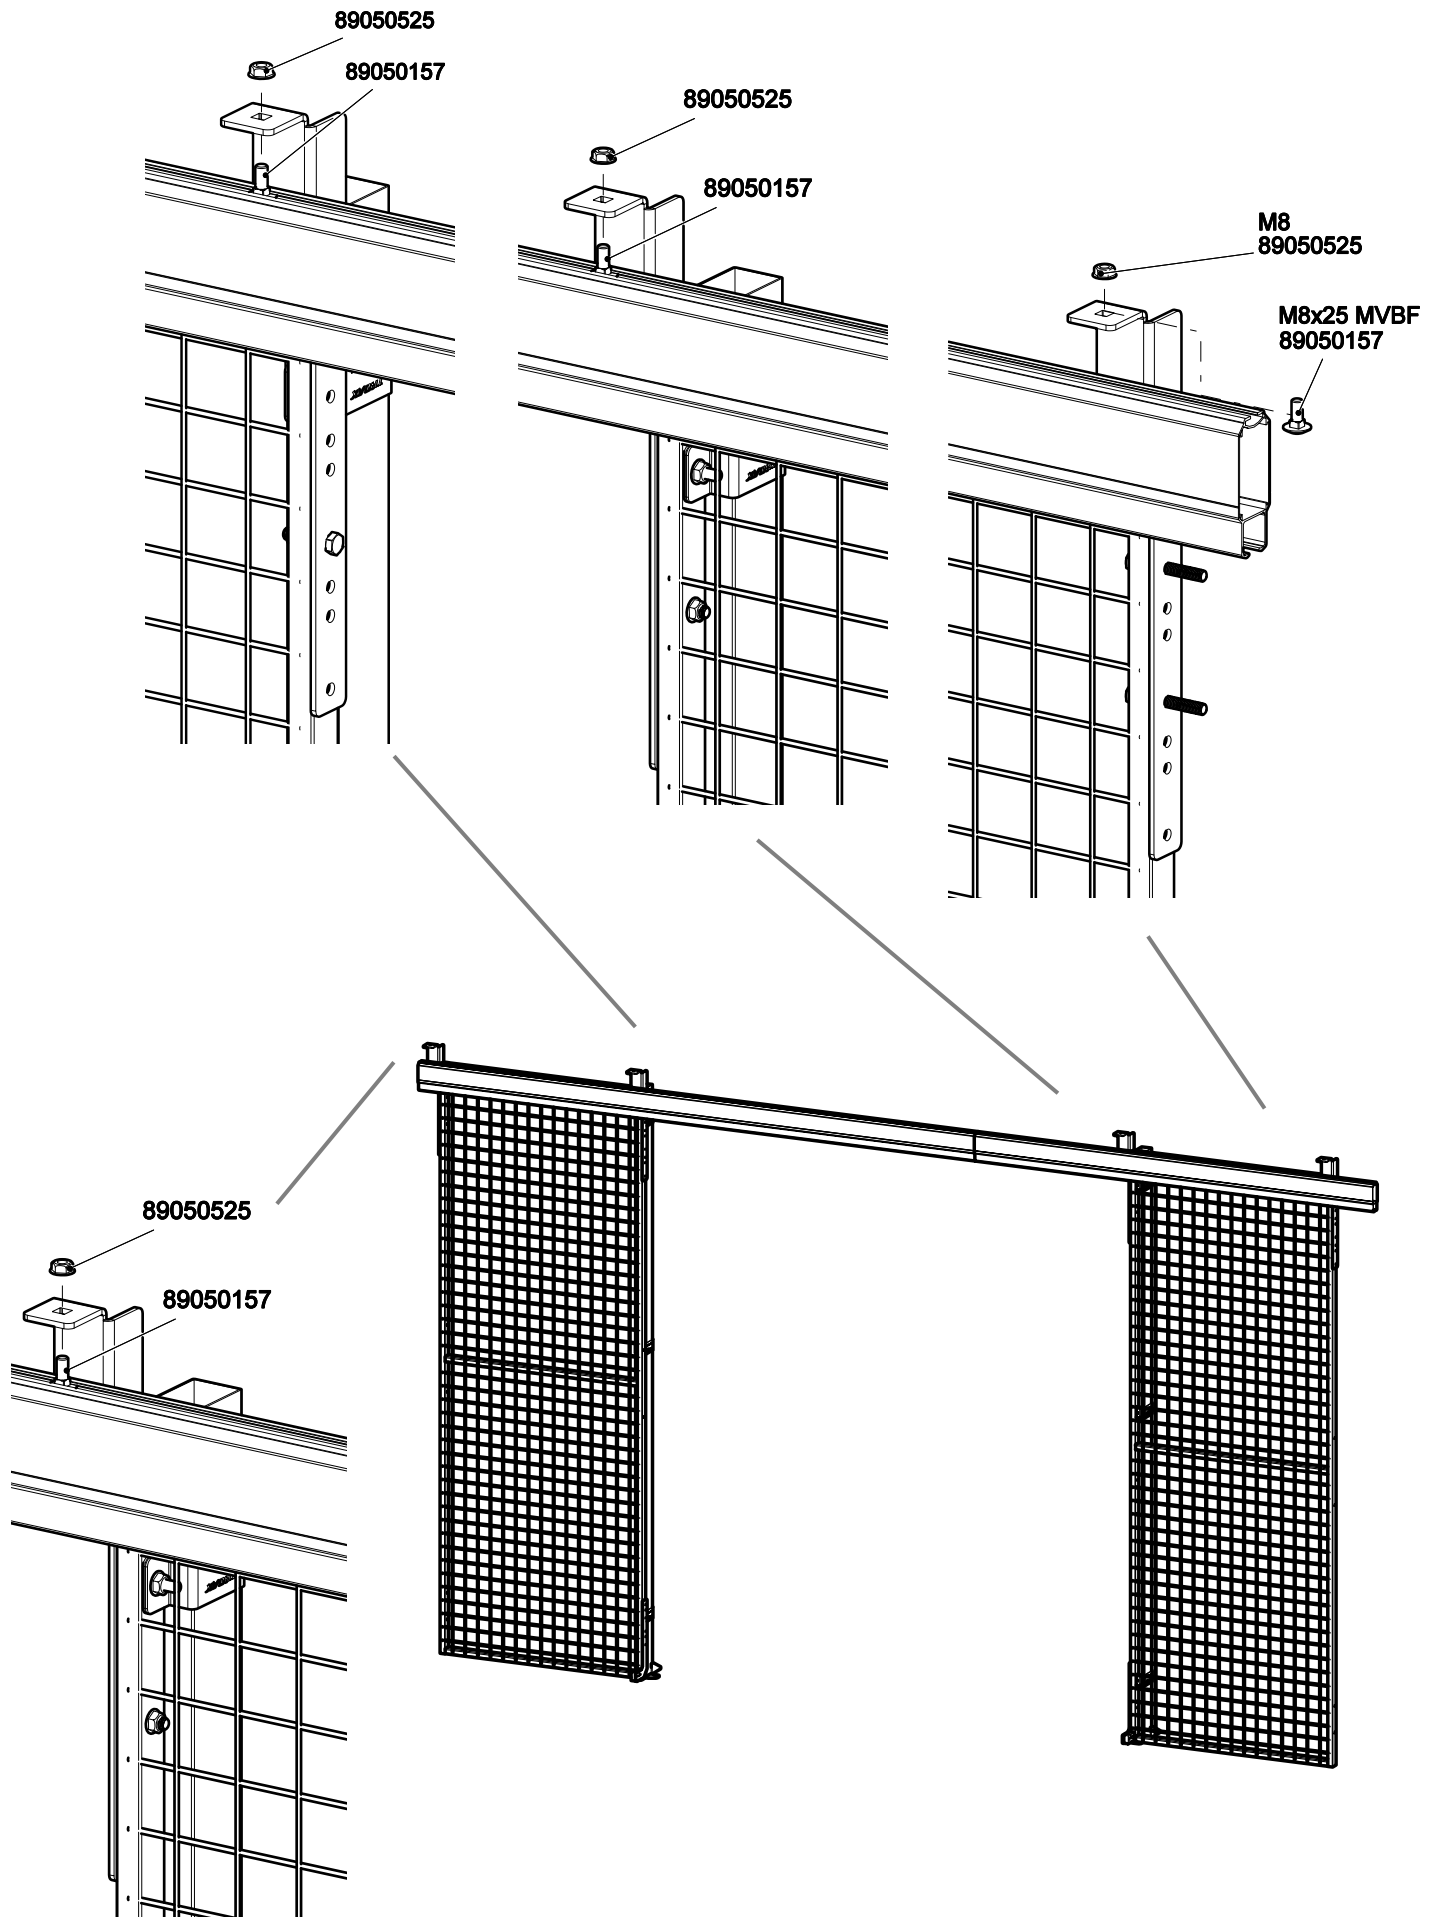

Follow Me

Double Sliding Door Caelum Kit 7610
Euro Cylinder Lock Kit 7680

7610
Kit Bag

7680
Kit Bag

89051530

M8
89050525

36700033

M8x35 MF6S
89050138

M8
89050525

M8x35 MF6S
89050138

36901509

36901429

89050034
M6x8 MC6S

Cut out in UXSP