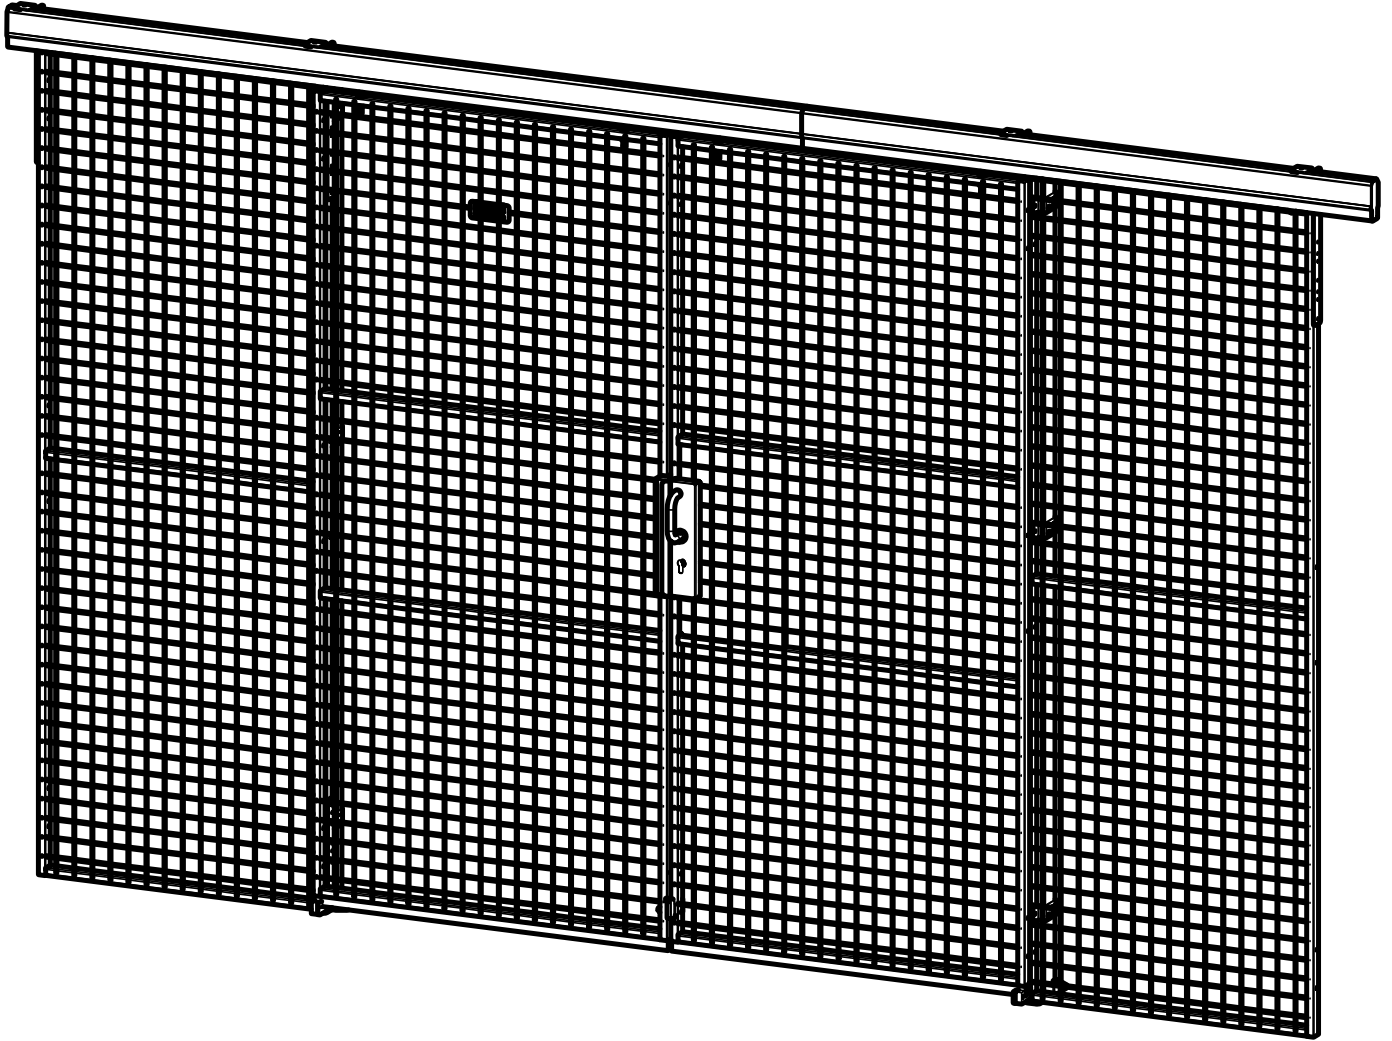

Follow Me

Double Sliding Door Caelum Kit 7610
Euro Cylinder Lock Kit 7680

7610
Kit Bag

7680
Kit Bag

89051530

M8
89050525

36700033

M8x35 MF6S
89050138