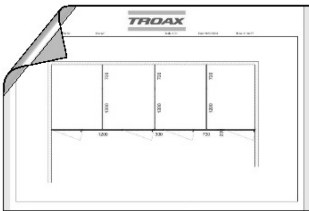

Follow Me

Double Sliding Door Caelum Kit 7610
Euro Cylinder Lock Kit 7680

7610
Kit Bag

7680
Kit Bag

89051530

M8
89050525

36700033

M8x35 MF6S
89050138