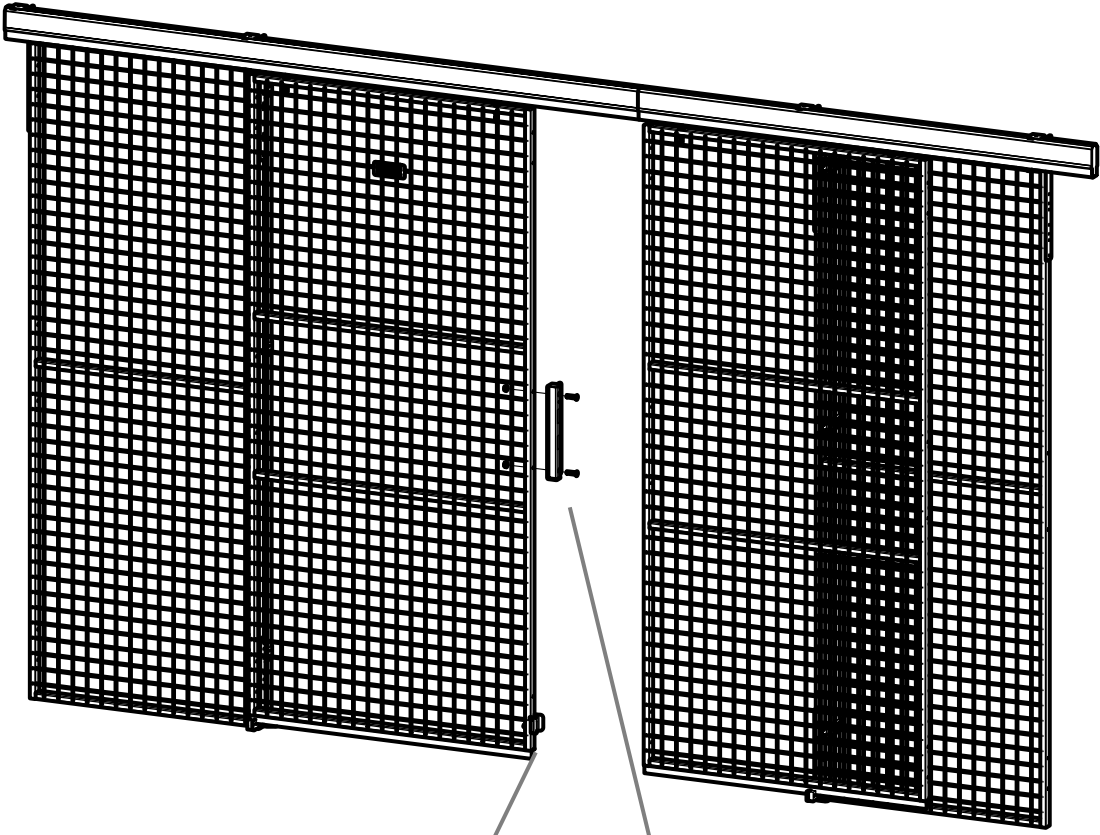

Follow Me

Double Sliding Door Caelum Kit 7610
Euro Cylinder Lock Kit 7680

7610
Kit Bag

7680
Kit Bag

89051530

M8
89050525

36700033

M8x35 MF6S
89050138