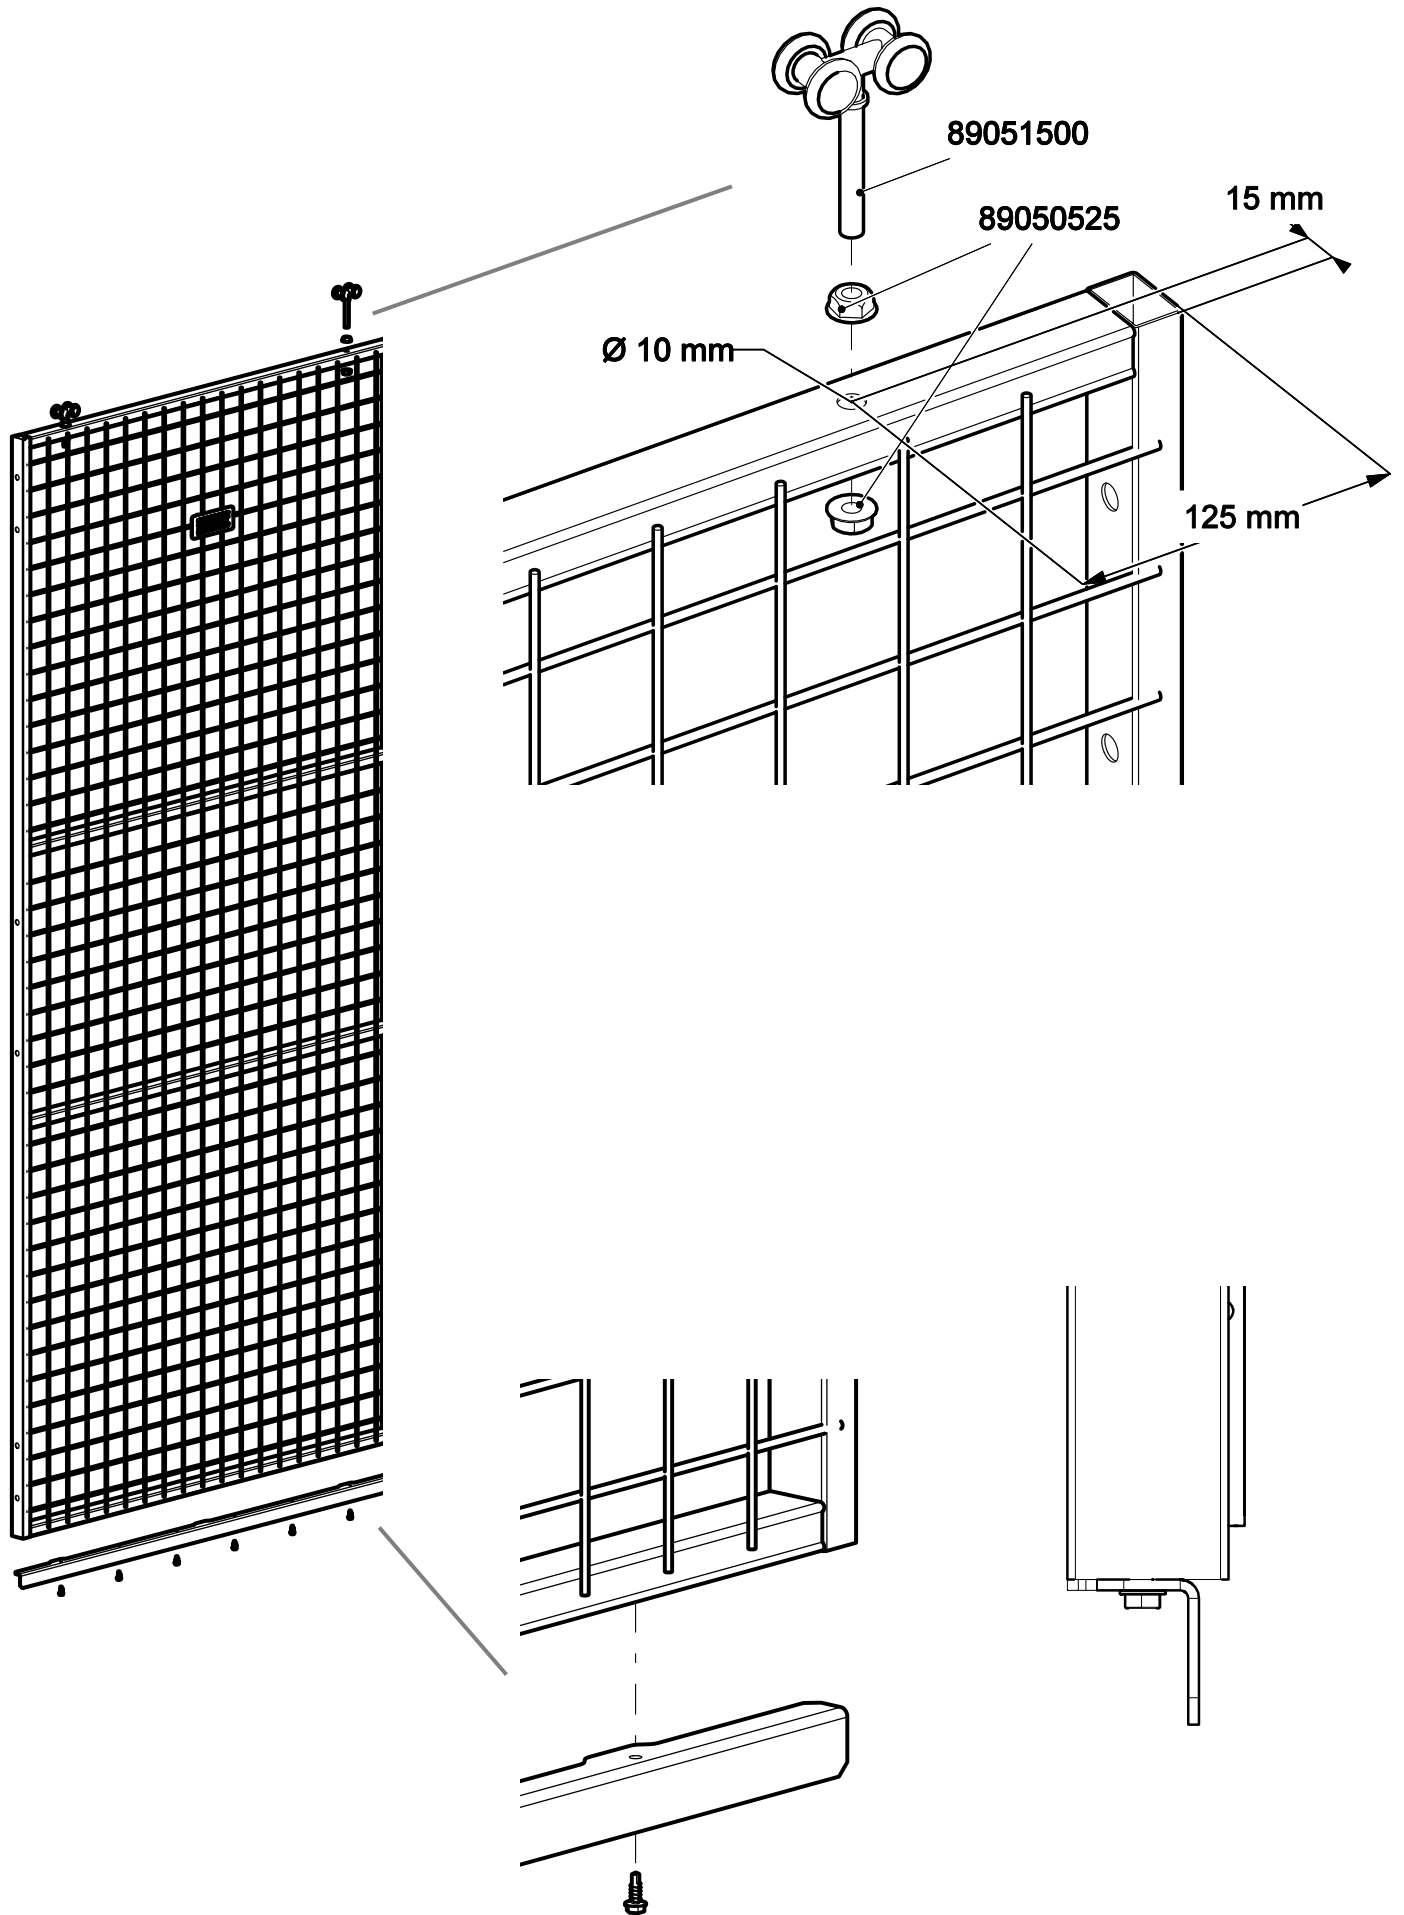

Follow Me

Double Sliding Door Caelum Kit 7610
Euro Cylinder Lock Kit 7680

7610
Kit Bag

7680
Kit Bag

89051530

M8
89050525

36700033

M8x35 MF6S
89050138

M8
89050525

M8x35 MF6S
89050138

36901509

36901429

89050034
M6x8 MC6S

Cut out in UXSP