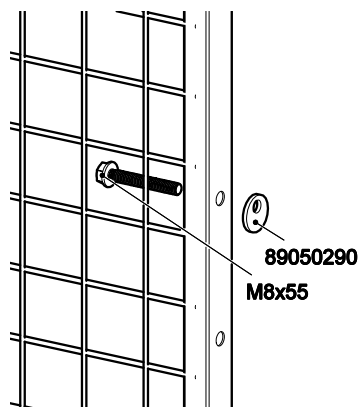

Follow Me

Double Sliding Door Caelum Kit 7610
Euro Cylinder Lock Kit 7680

7610
Kit Bag

7680
Kit Bag

89051530

M8
89050525

36700033

M8x35 MF6S
89050138