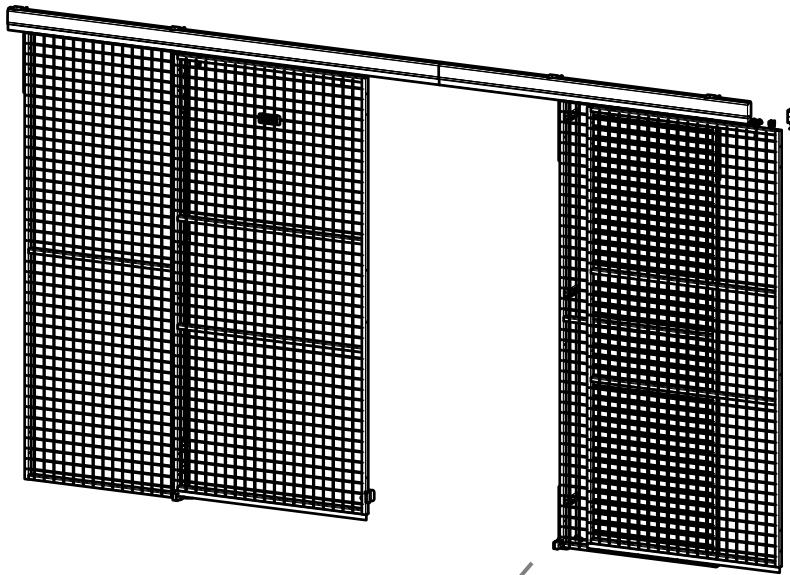

Follow Me

Double Sliding Door Caelum Kit 7610
Euro Cylinder Lock Kit 7680

7610
Kit Bag

7680
Kit Bag

89051530

M8
89050525

36700033

M8x35 MF6S
89050138