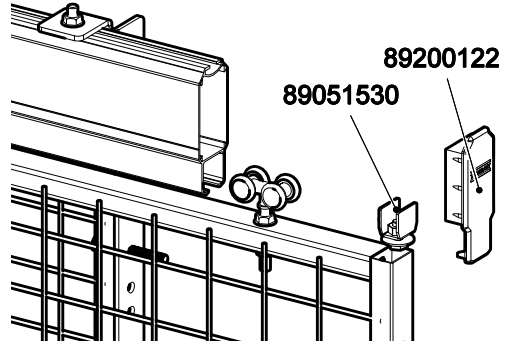

Follow Me

Double Sliding Door Caelum Kit 7610
Euro Cylinder Lock Kit 7680

7610
Kit Bag

7680
Kit Bag

89051530

M8
89050525

36700033

M8x35 MF6S
89050138