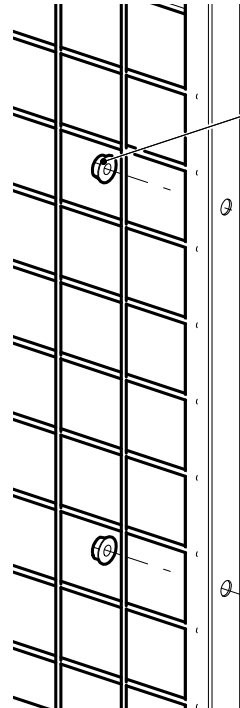

Follow Me

Double Sliding Door Caelum Kit 7610
Euro Cylinder Lock Kit 7680

7610
Kit Bag

7680
Kit Bag

89051530

M8
89050525

36700033

M8x35 MF6S
89050138

M8
89050525

M8x35 MF6S
89050138

36901509

36901429

89050034
M6x8 MC6S

Cut out in UXSP