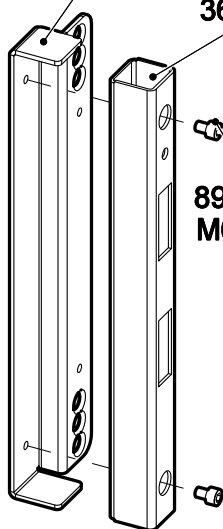

36901509

36901429

89050034
M6x8 MC6S