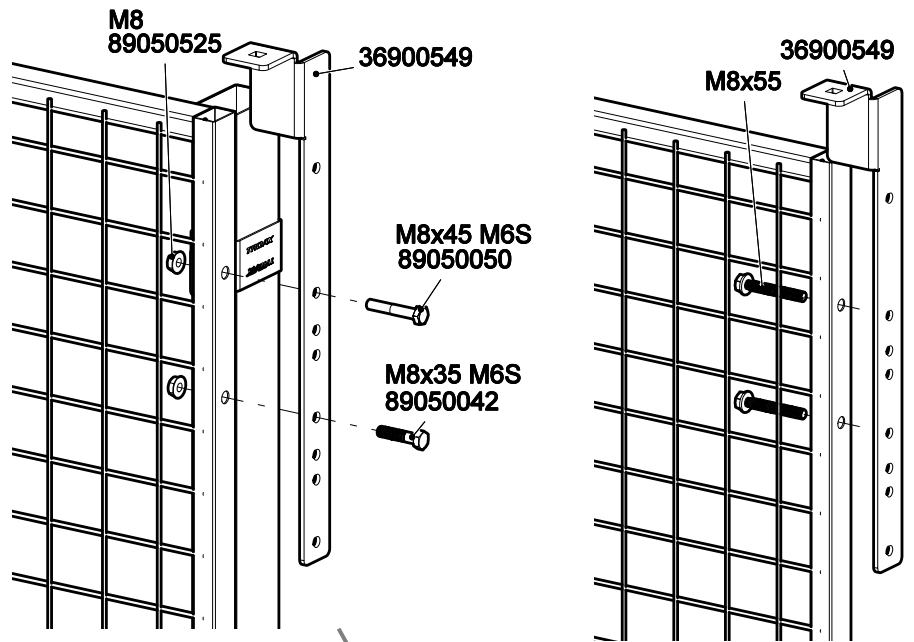

Follow Me

Double Sliding Door Caelum Kit 7610
Euro Cylinder Lock Kit 7680

7610
Kit Bag

7680
Kit Bag

89051530

M8
89050525

36700033

M8x35 MF6S
89050138

M8
89050525

M8x35 MF6S
89050138

36901509

36901429

89050034
M6x8 MC6S

Cut out in UXSP