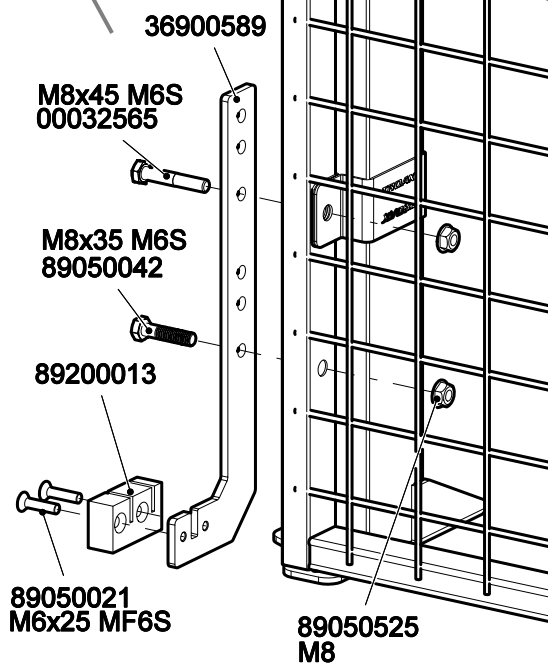

Follow Me

Double Sliding Door Caelum Kit 7610
Euro Cylinder Lock Kit 7680

7610
Kit Bag

7680
Kit Bag

89051530

M8
89050525

36700033

M8x35 MF6S
89050138

M8
89050525

M8x35 MF6S
89050138

36901509

36901429

89050034
M6x8 MC6S

Cut out in UXSP