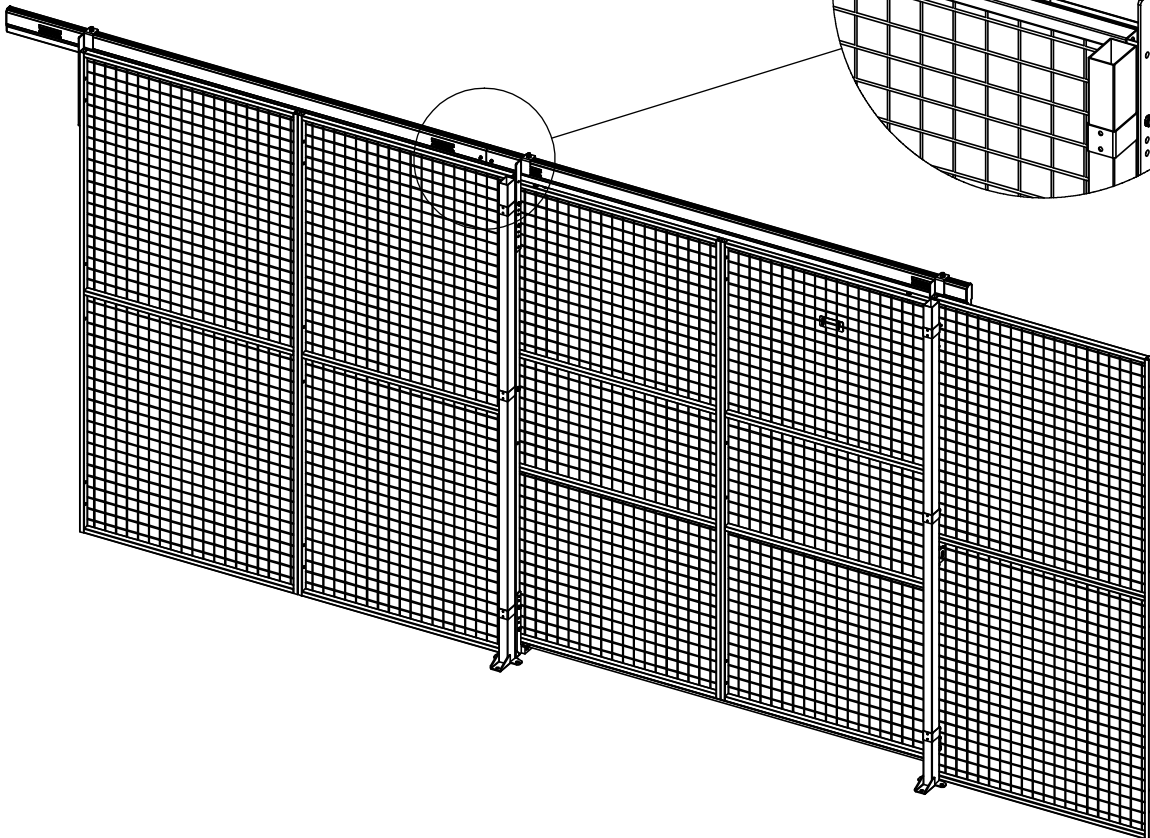

Follow Me

Double Sliding Door Caelum Kit 7610
Euro Cylinder Lock Kit 7680

7610
Kit Bag

7680
Kit Bag

89051530

M8
89050525

36700033

M8x35 MF6S
89050138