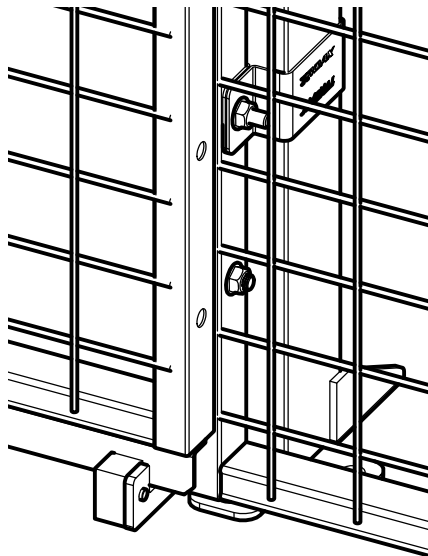

Follow Me

Double Sliding Door Caelum Kit 7610
Euro Cylinder Lock Kit 7680

7610
Kit Bag

7680
Kit Bag

89051530

M8
89050525

36700033

M8x35 MF6S
89050138