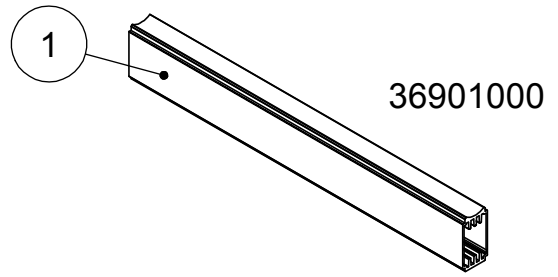

Follow Me

Double Sliding Door Caelum Kit 7610
Euro Cylinder Lock Kit 7680

7610
Kit Bag

7680
Kit Bag

89051530

M8
89050525

36700033

M8x35 MF6S
89050138

M8
89050525

M8x35 MF6S
89050138

36901509

36901429

89050034
M6x8 MC6S

Cut out in UXSP