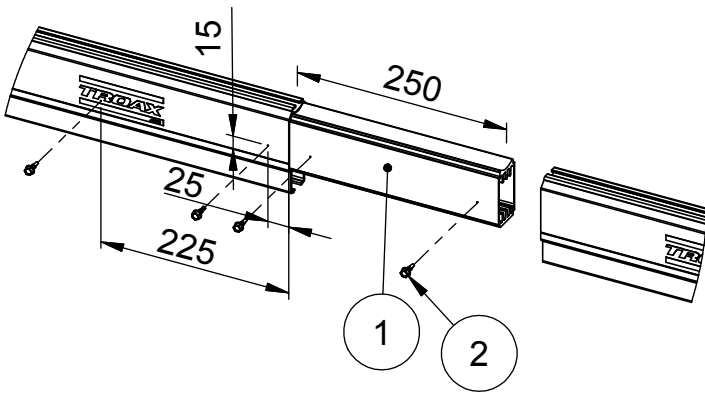

Follow Me

Double Sliding Door Caelum Kit 7610
Euro Cylinder Lock Kit 7680

7610
Kit Bag

7680
Kit Bag

89051530

M8
89050525

36700033

M8x35 MF6S
89050138

M8
89050525

M8x35 MF6S
89050138

36901509

36901429

89050034
M6x8 MC6S

Cut out in UXSP