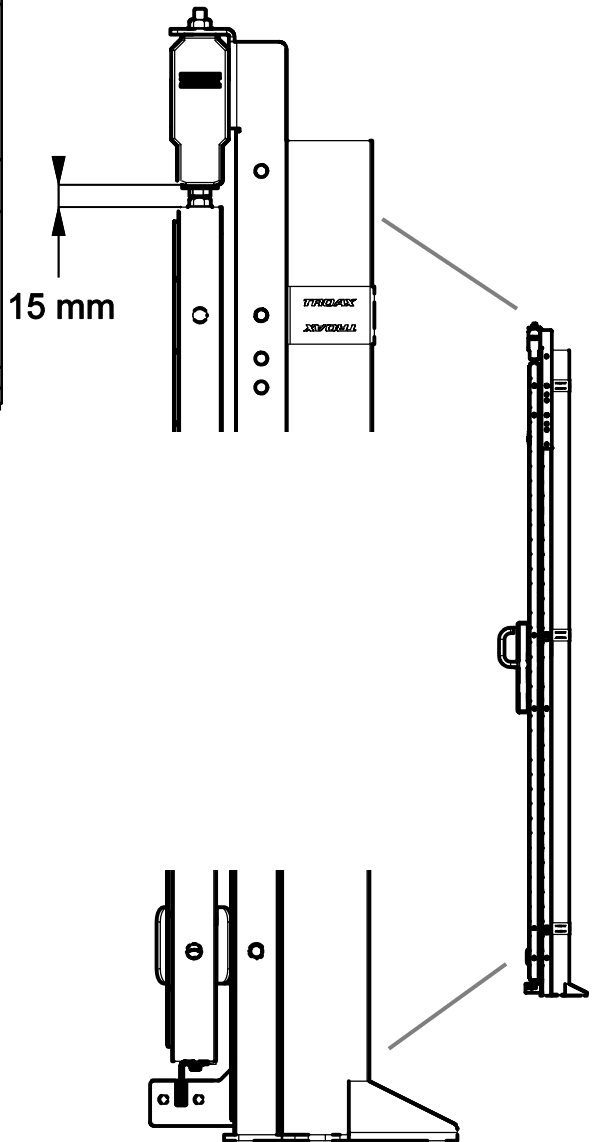

Follow Me

Double Sliding Door Caelum Kit 7610
Euro Cylinder Lock Kit 7680

7610
Kit Bag

7680
Kit Bag

89051530

M8
89050525

36700033

M8x35 MF6S
89050138

M8
89050525

M8x35 MF6S
89050138

36901509

36901429

89050034
M6x8 MC6S

Cut out in UXSP