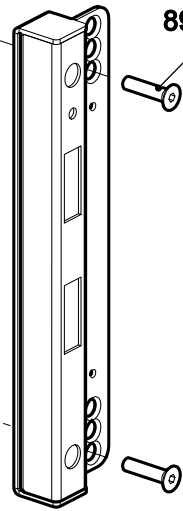

Follow Me

Double Sliding Door Caelum Kit 7610
Euro Cylinder Lock Kit 7680

7610
Kit Bag

7680
Kit Bag

89051530

M8
89050525

36700033

M8x35 MF6S
89050138

M8
89050525

M8x35 MF6S
89050138

36901509

36901429

89050034
M6x8 MC6S

Cut out in UXSP