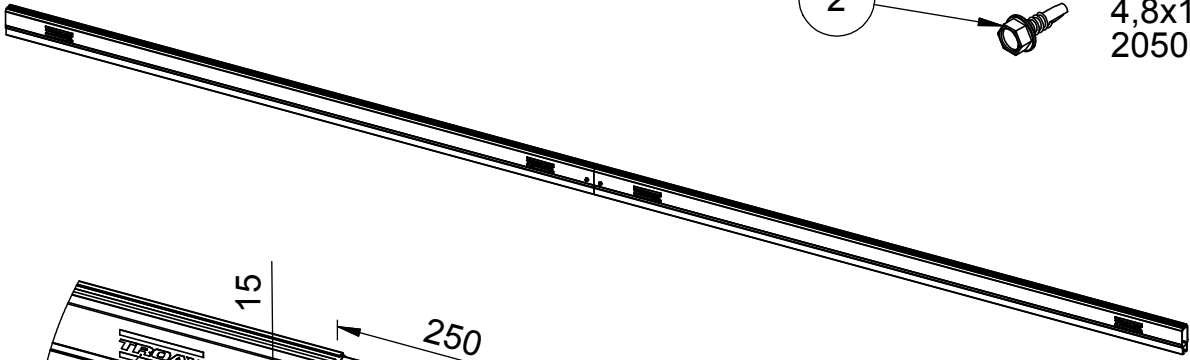

Follow Me

Double Sliding Door Caelum Kit 7610
Euro Cylinder Lock Kit 7680

7610
Kit Bag

7680
Kit Bag

89051530

M8
89050525

36700033

M8x35 MF6S
89050138