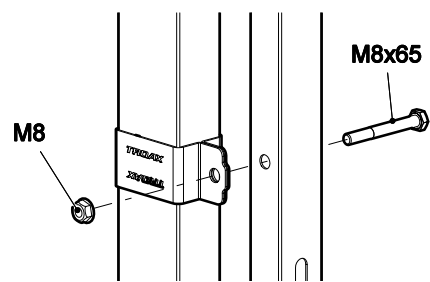

Sliding Door Caelum
Euro Cylinder Lock
in double rail

Kit 7610 x2
Kit 7700

7610
Kit

Bag

7700
Kit

Bag

Cut out in UXSP