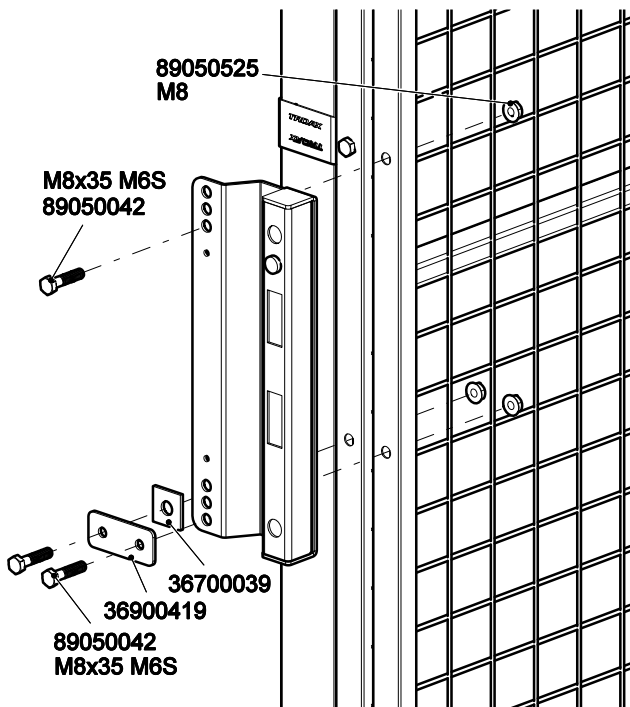

Sliding Door Caelum
Euro Cylinder Lock
in double rail

Kit 7610 x2
Kit 7700

7610
Kit

Bag

7700
Kit

Bag

Cut out in UXSP