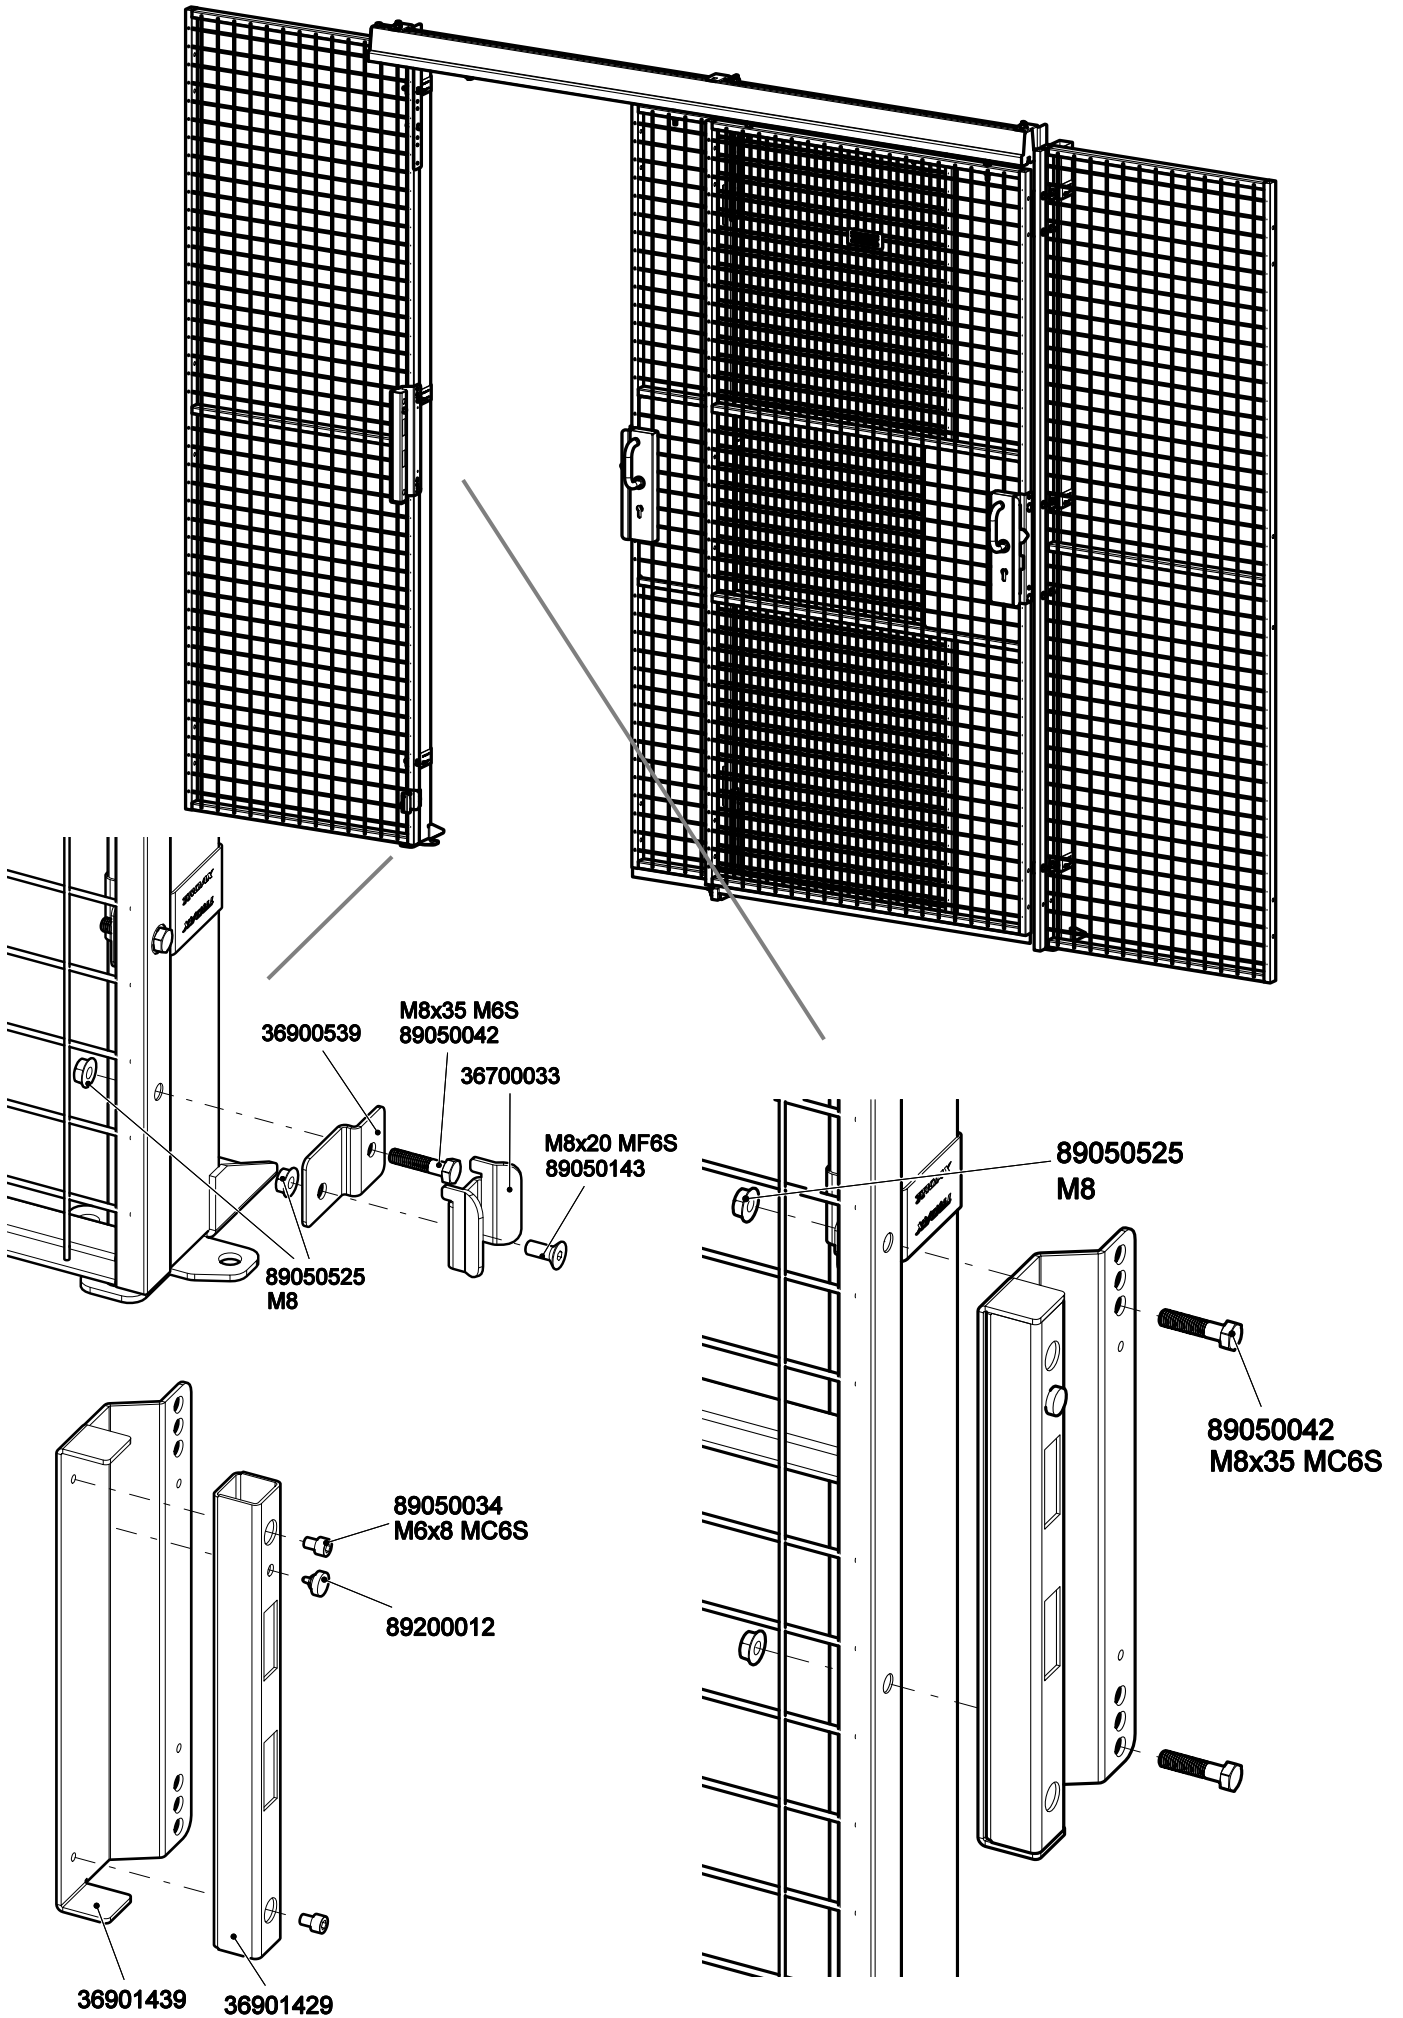

Sliding Door Caelum
Euro Cylinder Lock
in double rail

Kit 7610 x2
Kit 7700

7610
Kit

Bag

7700
Kit

Bag

Cut out in UXSP