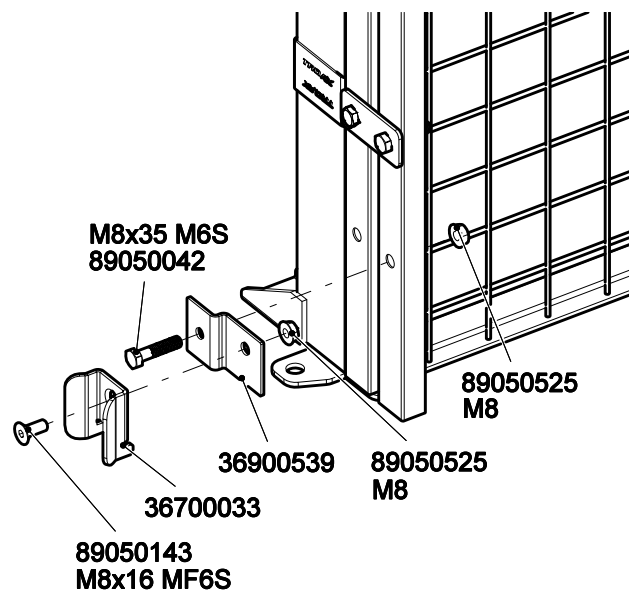

Sliding Door Caelum
Euro Cylinder Lock
in double rail

Kit 7610 x2
Kit 7700

7610
Kit

Bag

7700
Kit

Bag

Cut out in UXSP