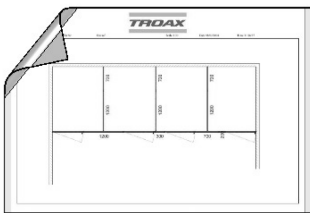

Sliding Door Caelum
Euro Cylinder Lock
in double rail

Kit 7610 x2
Kit 7700

7610
Kit

Bag

7700
Kit

Bag

Cut out in UXSP