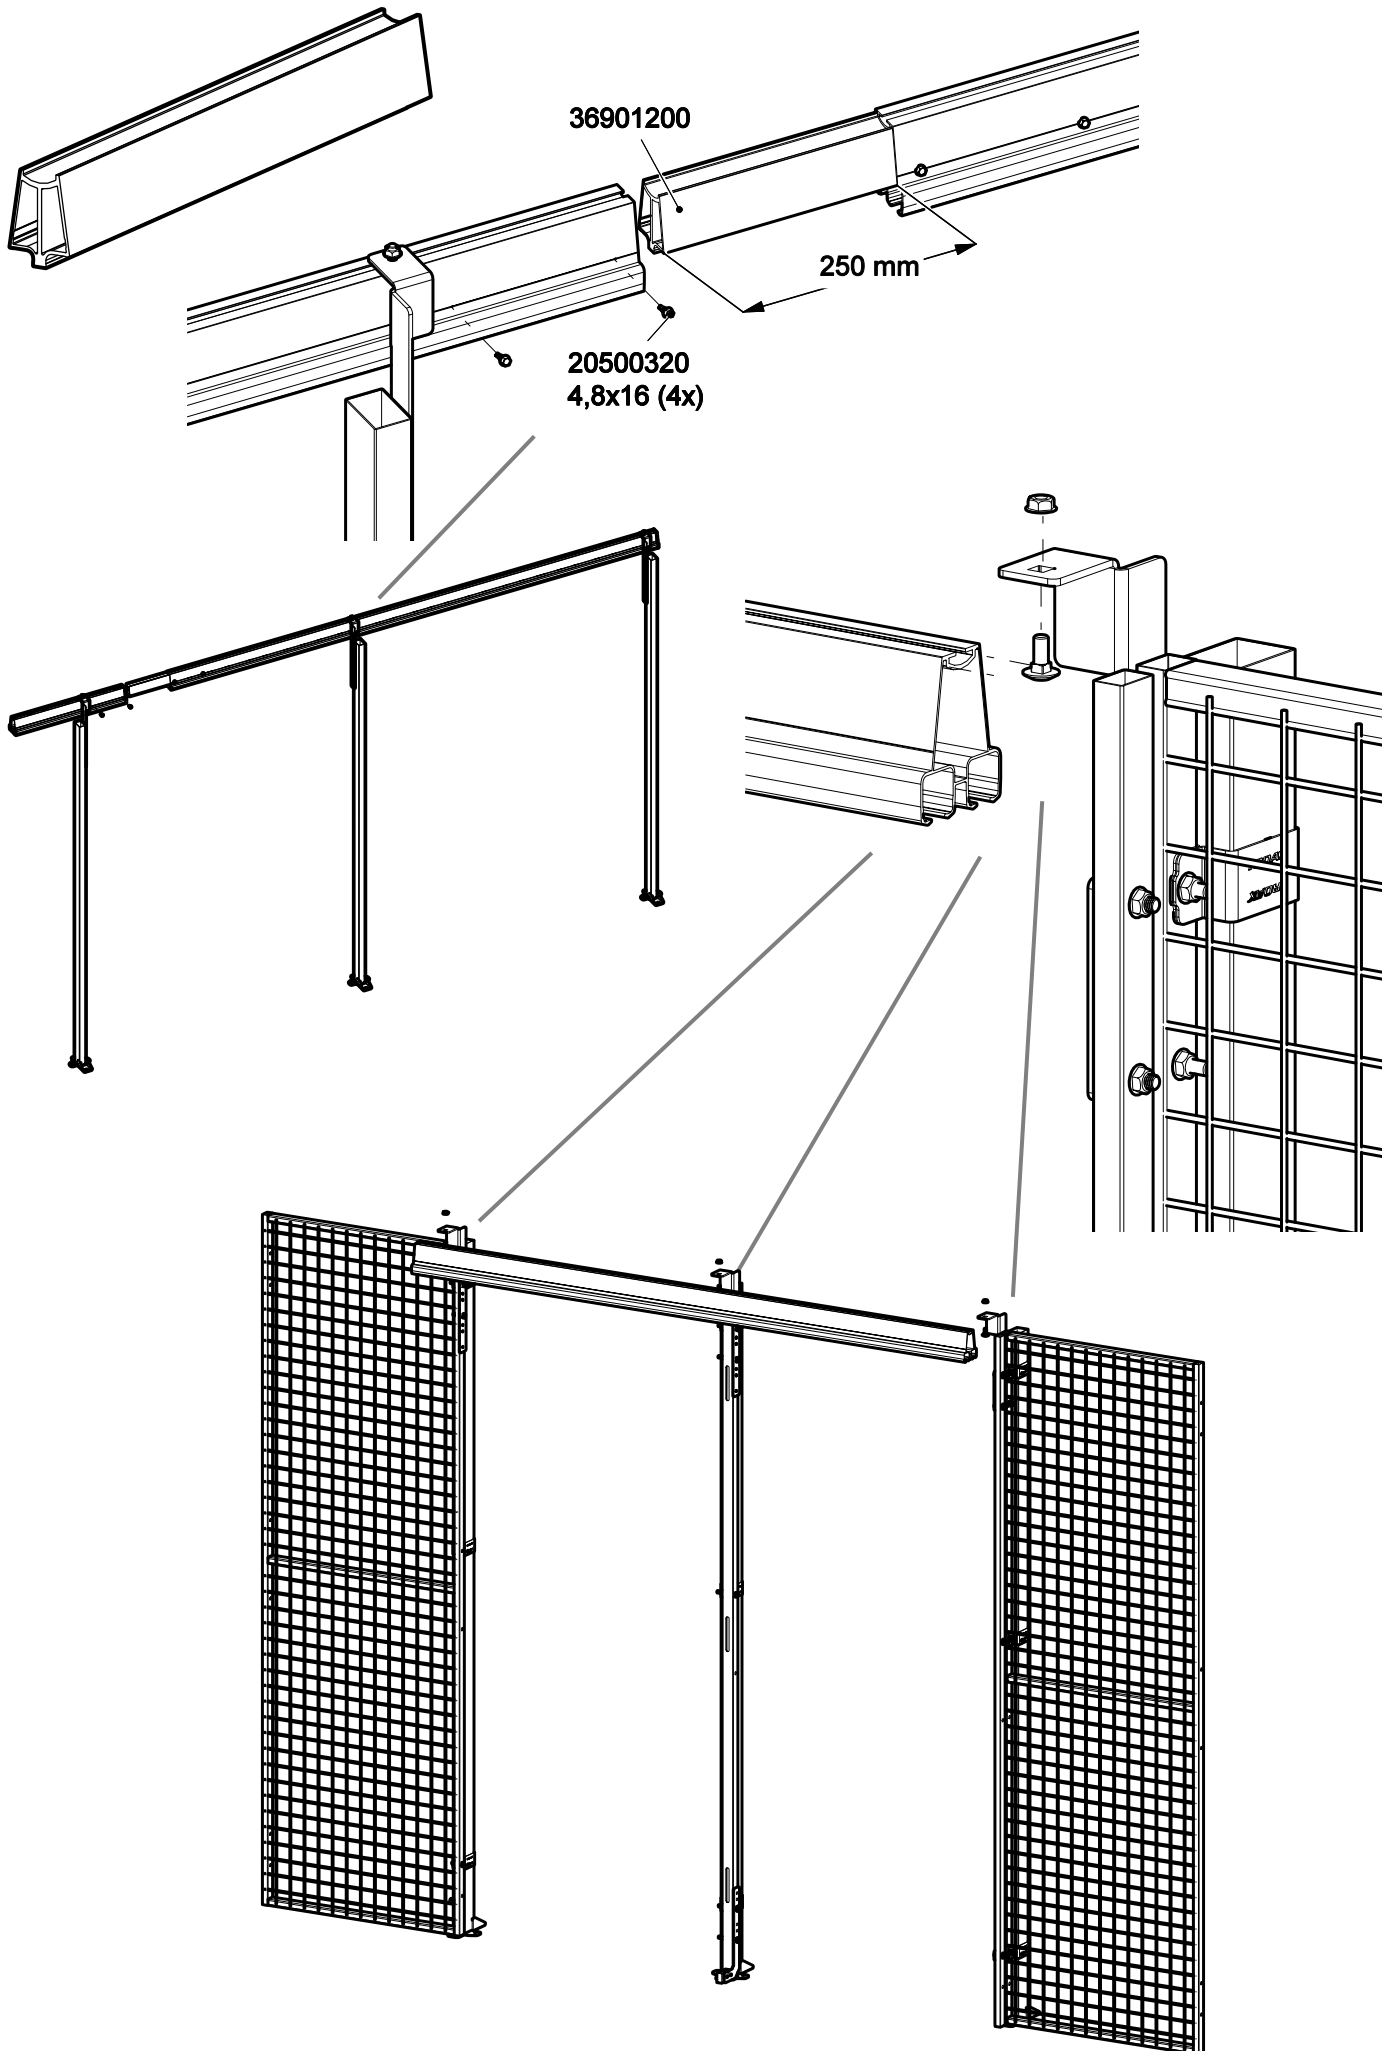

Sliding Door Caelum
Euro Cylinder Lock
in double rail

Kit 7610 x2
Kit 7700

7610
Kit

Bag

7700
Kit

Bag

Cut out in UXSP