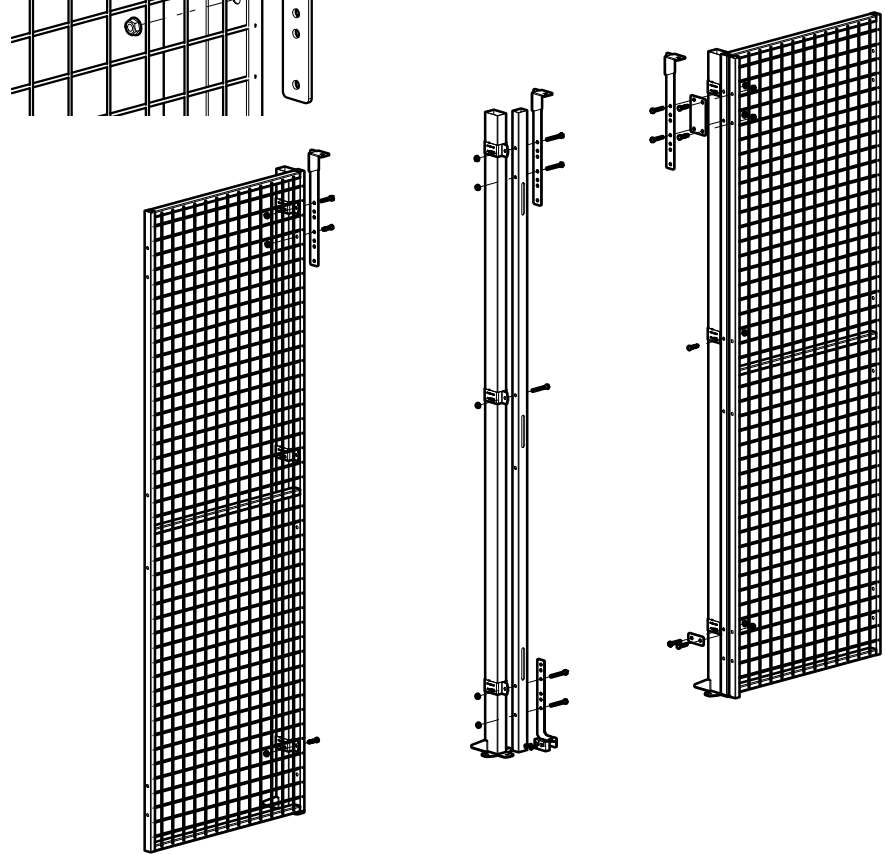

Sliding Door Caelum
Euro Cylinder Lock
in double rail

Kit 7610 x2
Kit 7700

7610
Kit

Bag

7700
Kit

Bag

Cut out in UXSP