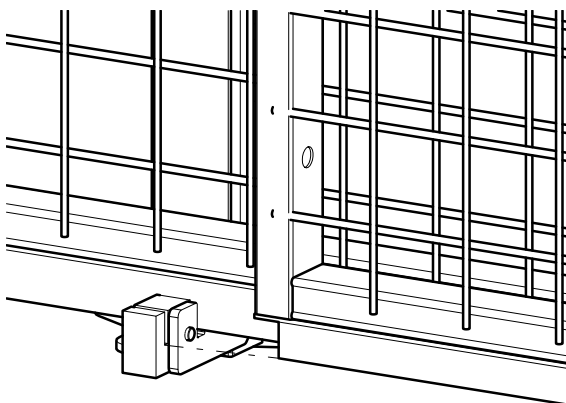

Sliding Door Caelum
Euro Cylinder Lock
in double rail

Kit 7610 x2
Kit 7700

7610
Kit

Bag

7700
Kit

Bag

Cut out in UXSP