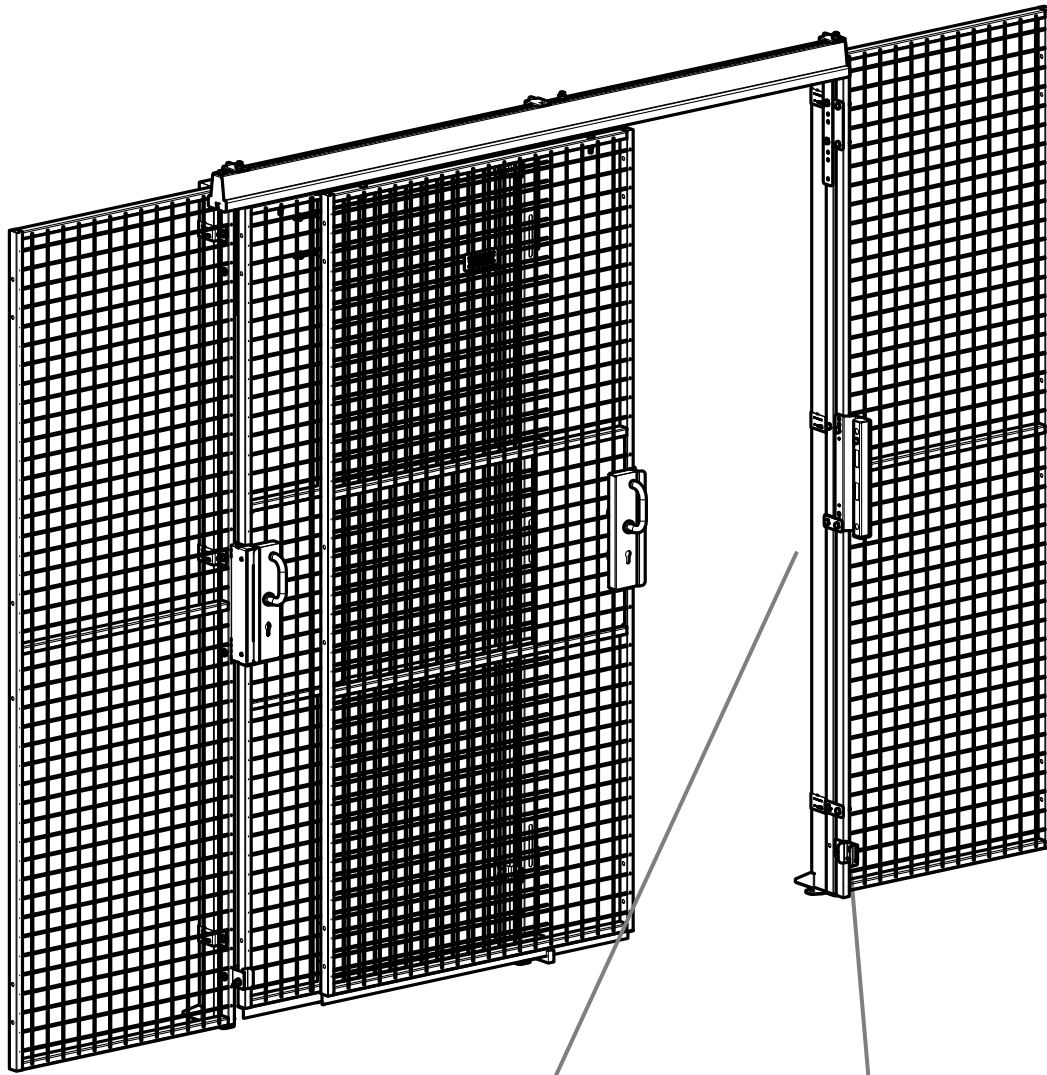

Sliding Door Caelum
Euro Cylinder Lock
in double rail

Kit 7610 x2
Kit 7700

7610
Kit

Bag

7700
Kit

Bag

Cut out in UXSP