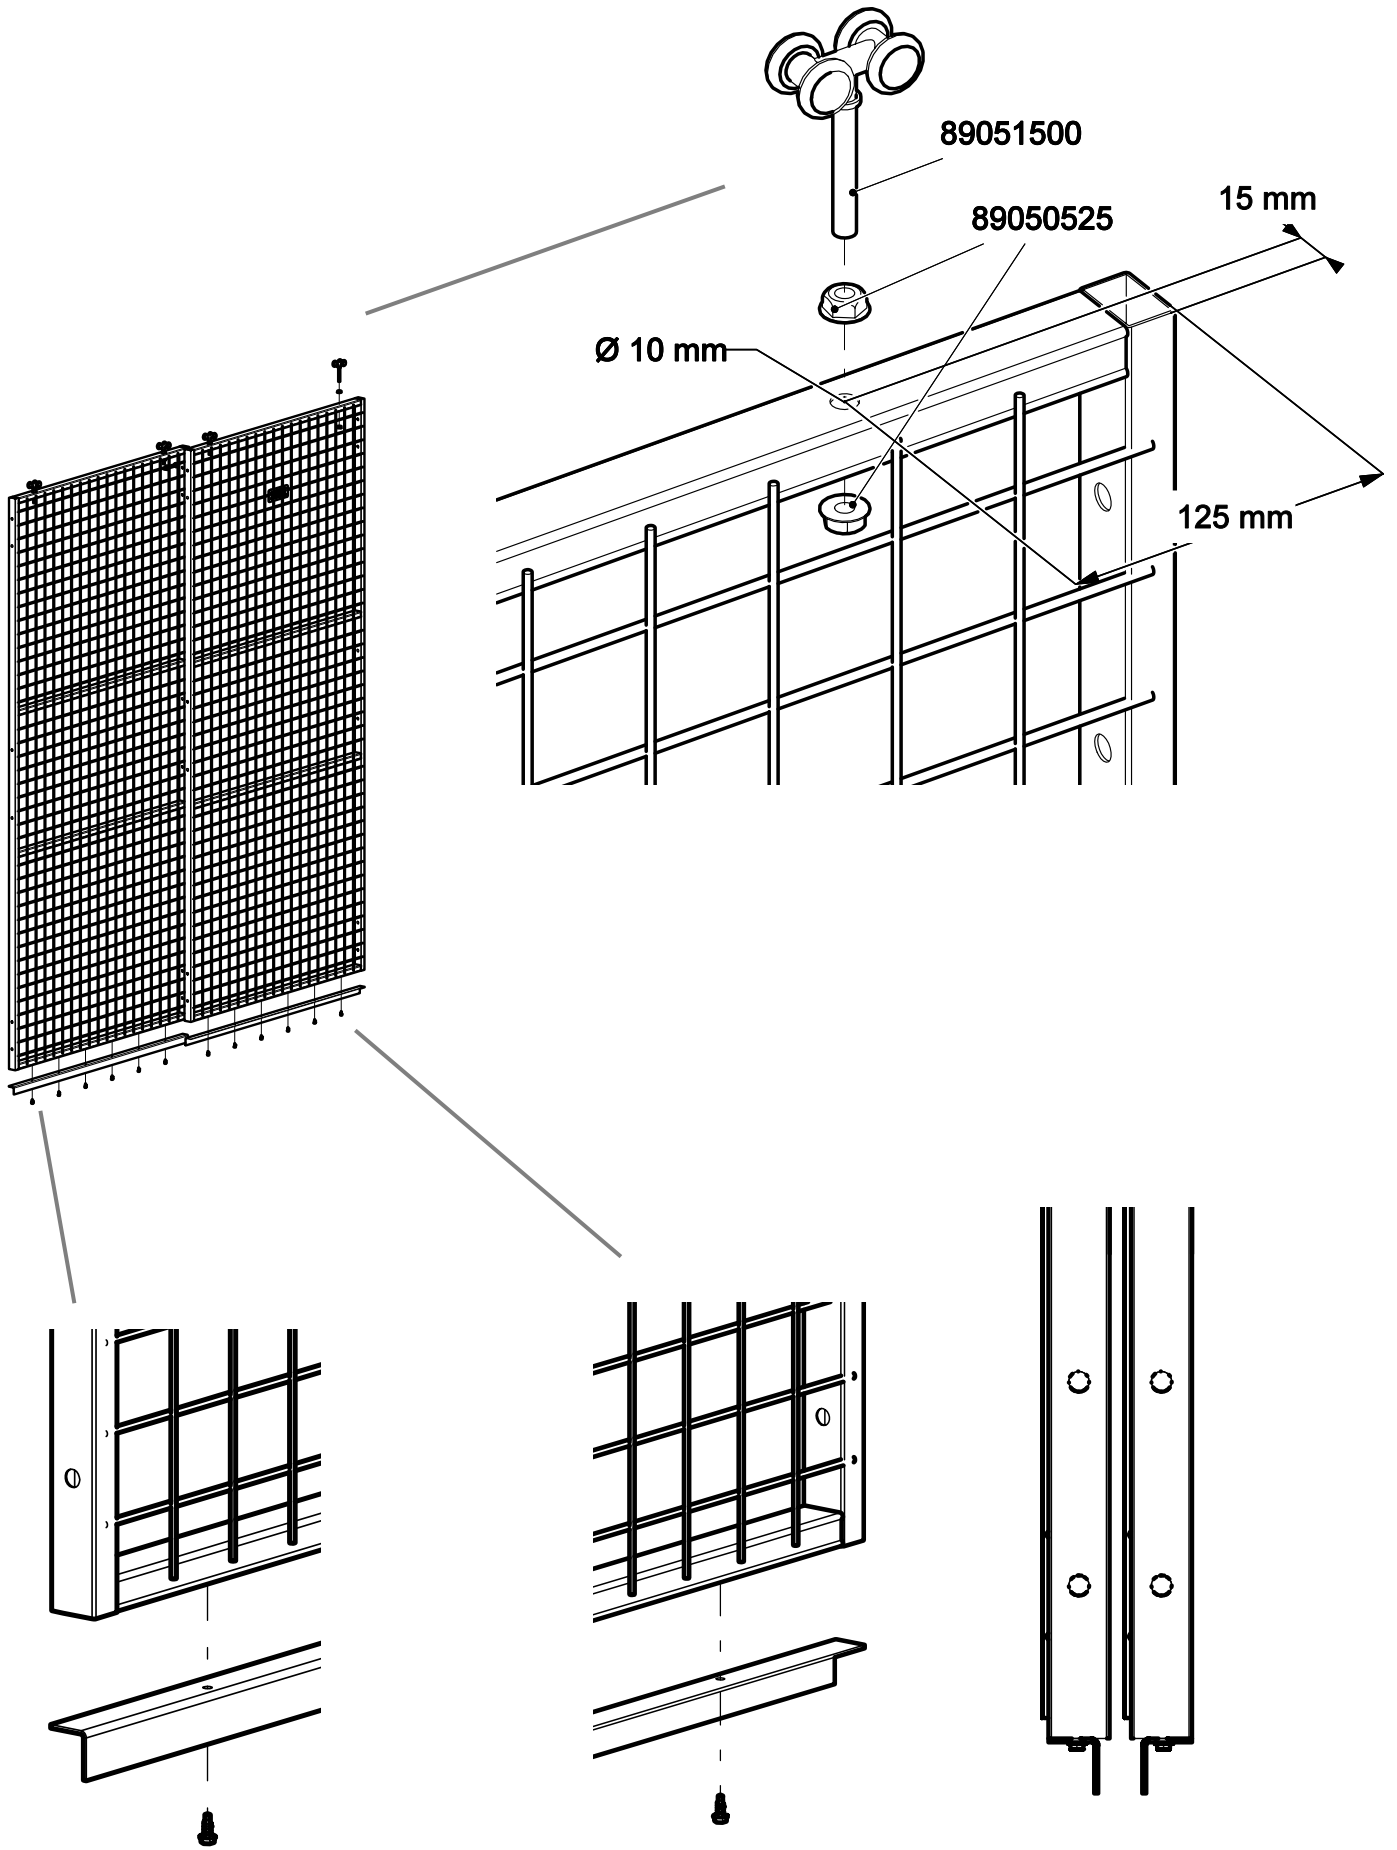

Sliding Door Caelum
Euro Cylinder Lock
in double rail

Kit 7610 x2
Kit 7700

7610
Kit

Bag

7700
Kit

Bag

Cut out in UXSP