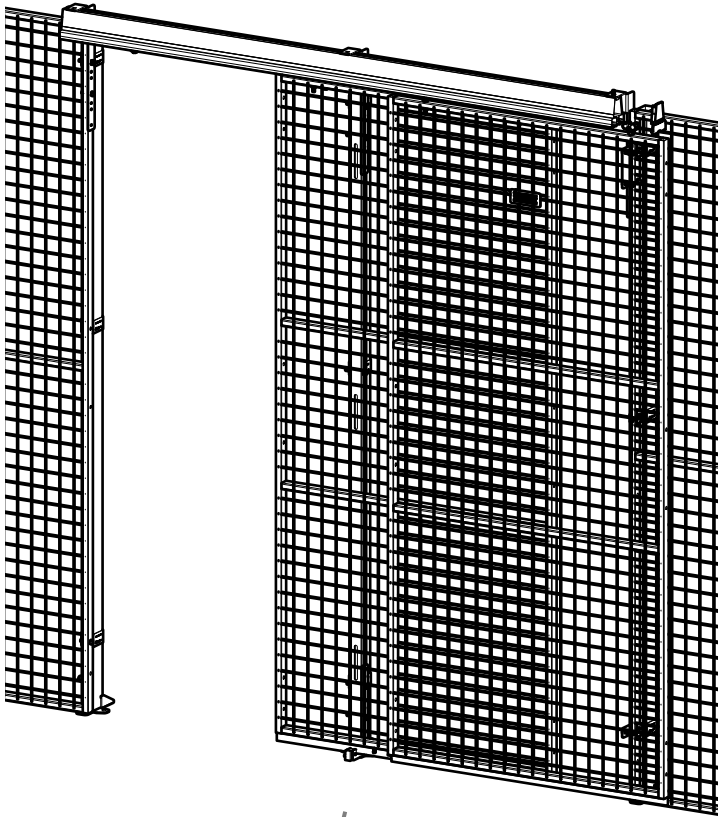

Sliding Door Caelum
Euro Cylinder Lock
in double rail

Kit 7610 x2
Kit 7700

7610
Kit

Bag

7700
Kit

Bag

Cut out in UXSP