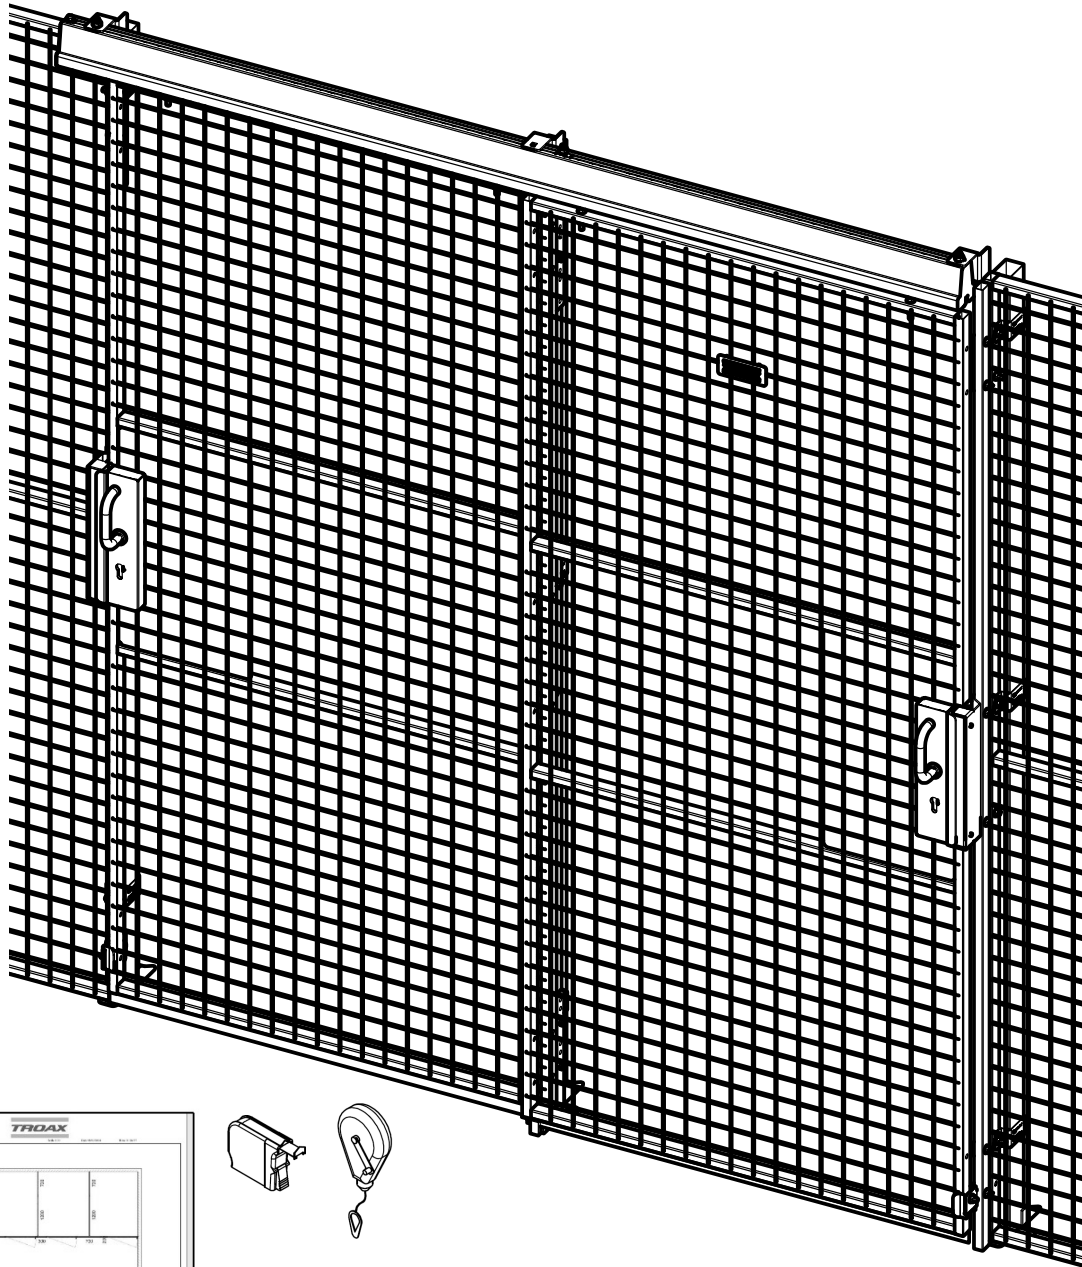

Sliding Door Caelum
Euro Cylinder Lock
in double rail

Kit 7610 x2
Kit 7700

7610
Kit

Bag

7700
Kit

Bag

Cut out in UXSP