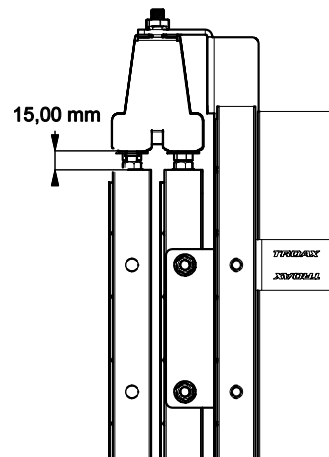

Sliding Door Caelum
Euro Cylinder Lock
in double rail

Kit 7610 x2
Kit 7700

7610
Kit

Bag

7700
Kit

Bag

Cut out in UXSP