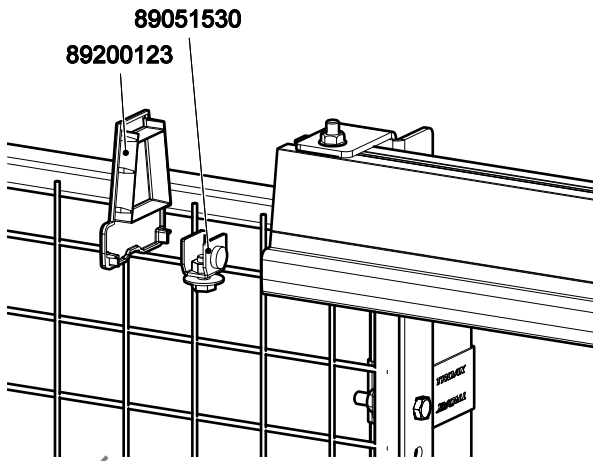

Sliding Door Caelum
Euro Cylinder Lock
in double rail

Kit 7610 x2
Kit 7700

7610
Kit

Bag

7700
Kit

Bag

Cut out in UXSP