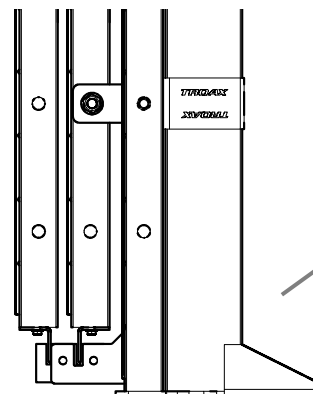

Sliding Door Caelum
Euro Cylinder Lock
in double rail

Kit 7610 x2
Kit 7700

7610
Kit

Bag

7700
Kit

Bag

Cut out in UXSP