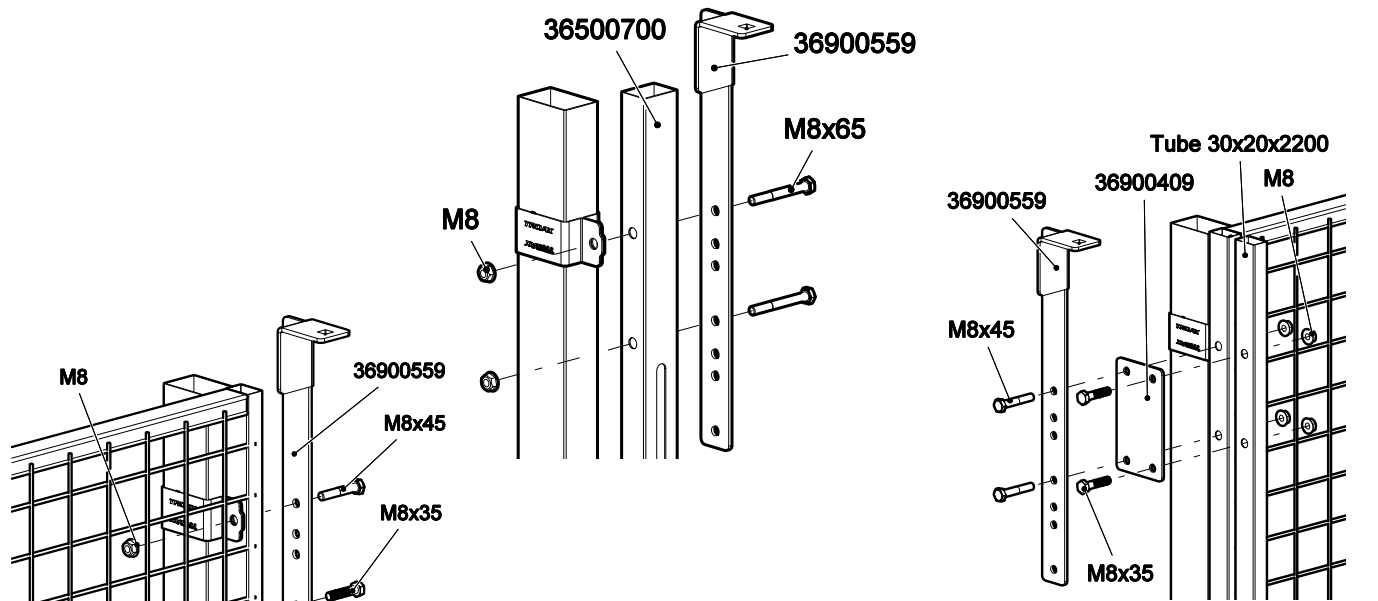

Sliding Door Caelum
Euro Cylinder Lock
in double rail

Kit 7610 x2
Kit 7700

7610
Kit

Bag

7700
Kit

Bag

Cut out in UXSP