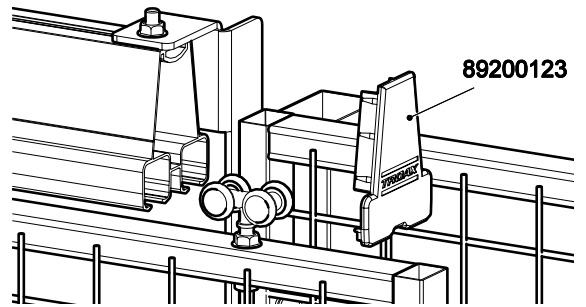

Sliding Door Caelum
Euro Cylinder Lock
in double rail

Kit 7610 x2
Kit 7700

7610
Kit

Bag

7700
Kit

Bag

Cut out in UXSP