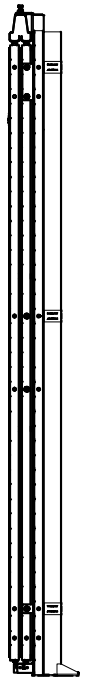

Sliding Door Caelum
Euro Cylinder Lock
in double rail

Kit 7610 x2
Kit 7700

7610
Kit

Bag

7700
Kit

Bag

Cut out in UXSP