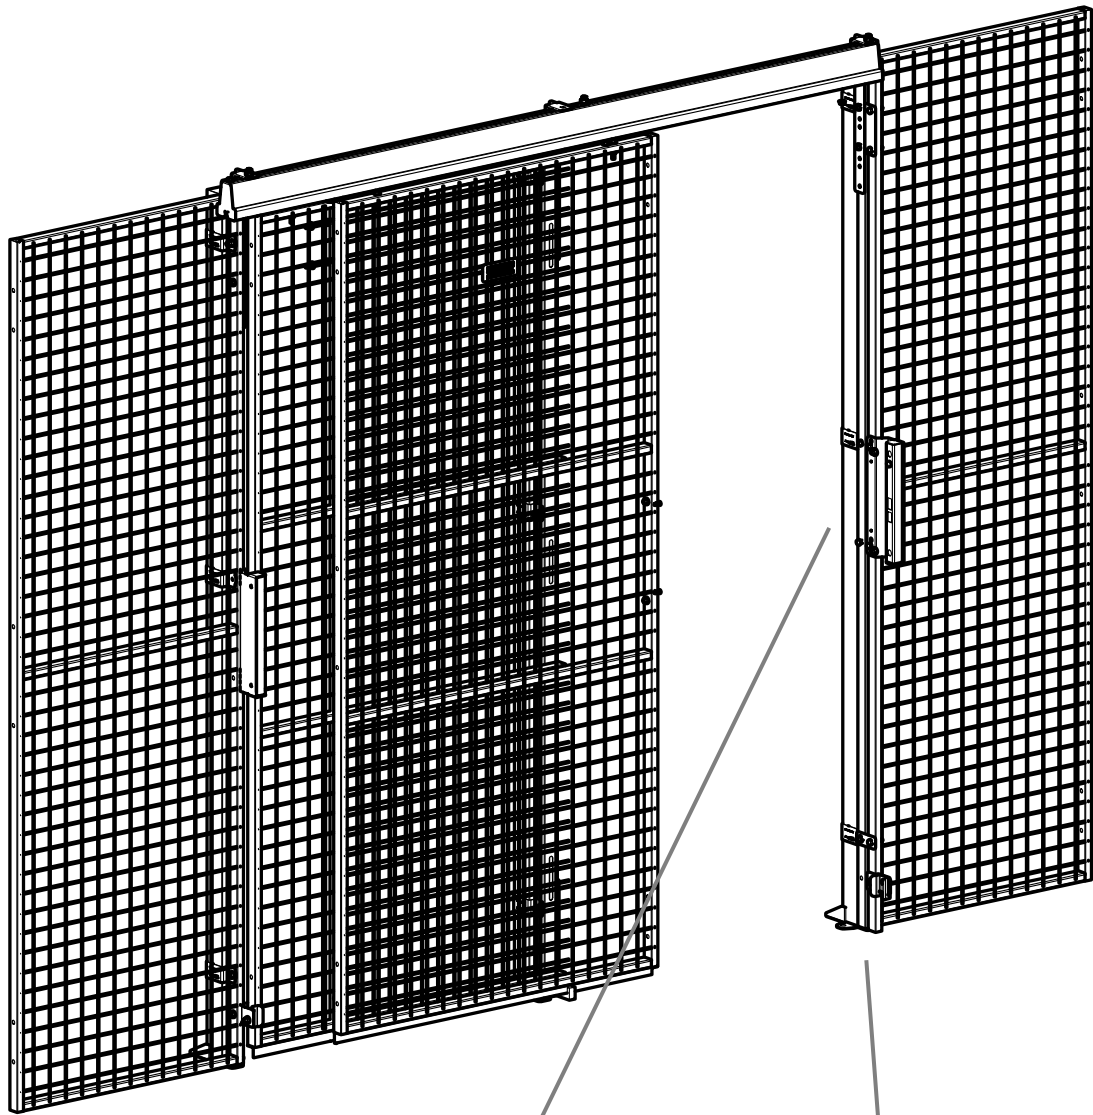

Sliding Door Caelum  
ASSA Cylinder Lock  
in double rail

Kit 7600 x2  
Kit 7690

	7600		7690	
	Kit	Bag	Kit	Bag
				

Cut out in UXSP