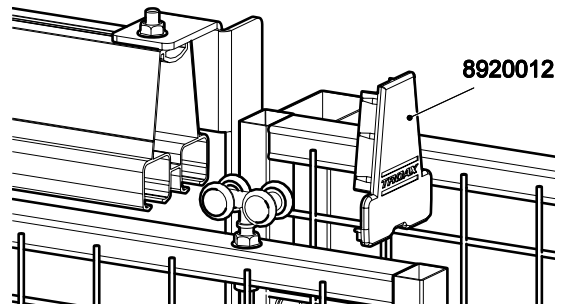

Sliding Door Caelum  
ASSA Cylinder Lock  
in double rail

Kit 7600 x2  
Kit 7690

	7600		7690	
	Kit	Bag	Kit	Bag
				

Cut out in UXSP