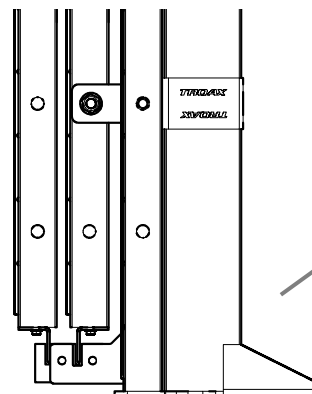

Sliding Door Caelum  
ASSA Cylinder Lock  
in double rail

Kit 7600 x2  
Kit 7690

	7600		7690	
	Kit	Bag	Kit	Bag
				

Cut out in UXSP