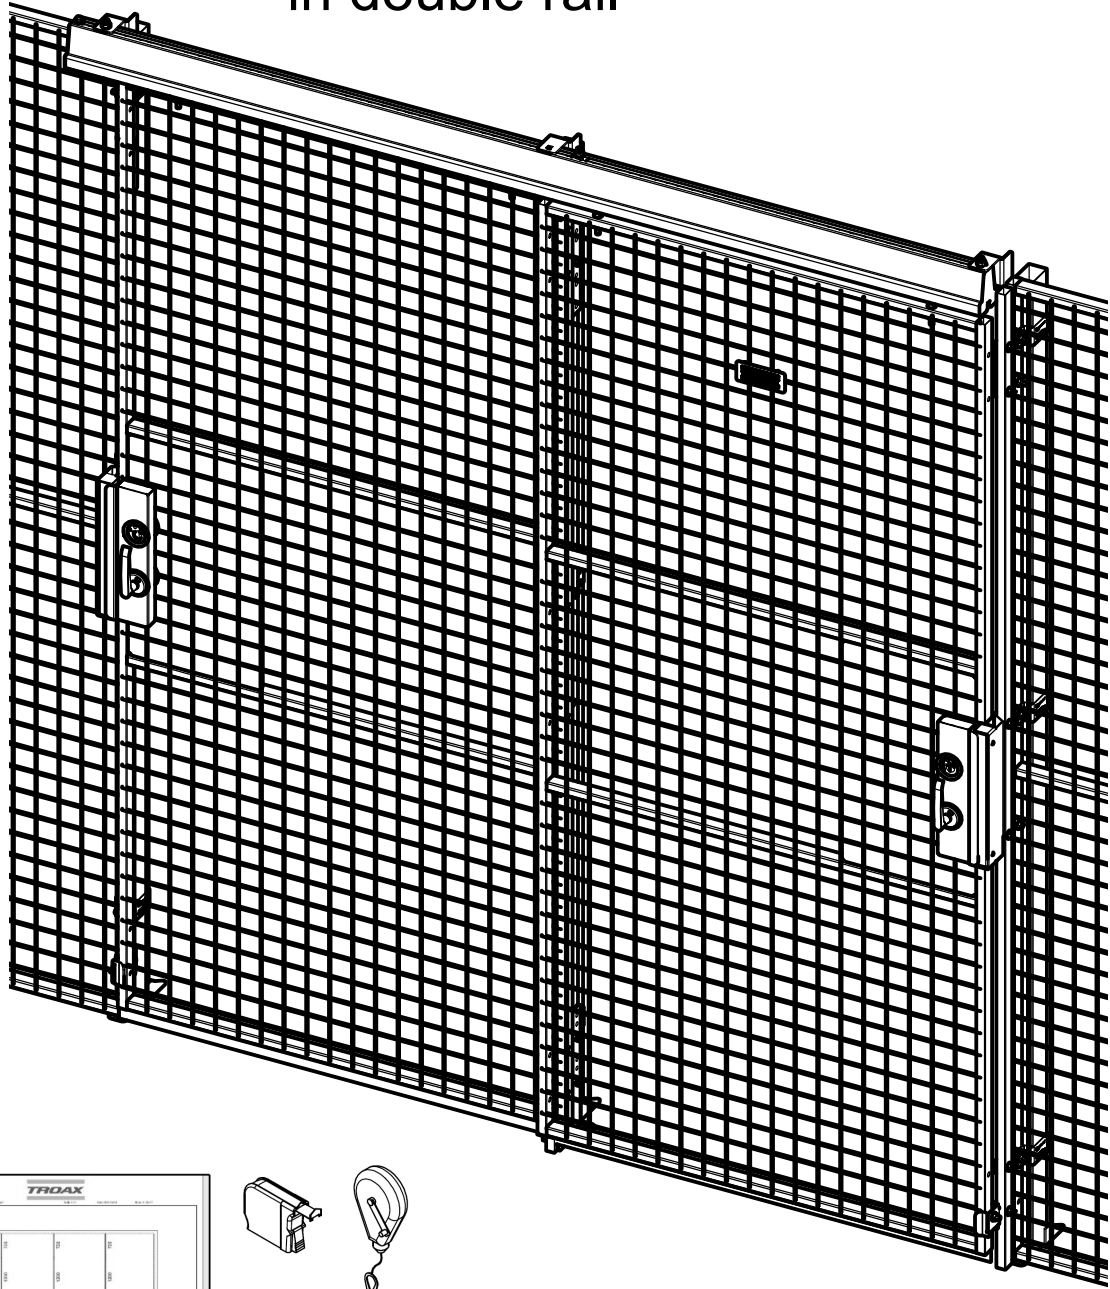

Sliding Door Caelum  
ASSA Cylinder Lock  
in double rail

Kit 7600 x2  
Kit 7690

	7600		7690	
	Kit	Bag	Kit	Bag
				

Cut out in UXSP