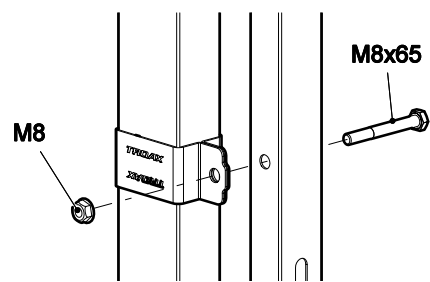

Sliding Door Caelum  
ASSA Cylinder Lock  
in double rail

Kit 7600 x2  
Kit 7690

	7600		7690	
	Kit	Bag	Kit	Bag
				

Cut out in UXSP