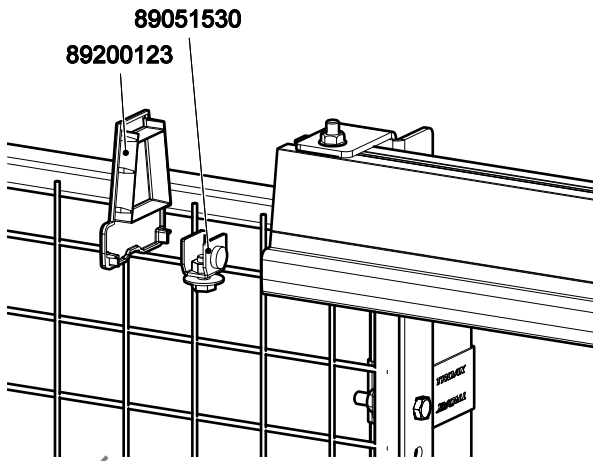

Sliding Door Caelum  
ASSA Cylinder Lock  
in double rail

Kit 7600 x2  
Kit 7690

	7600		7690	
	Kit	Bag	Kit	Bag
				

Cut out in UXSP