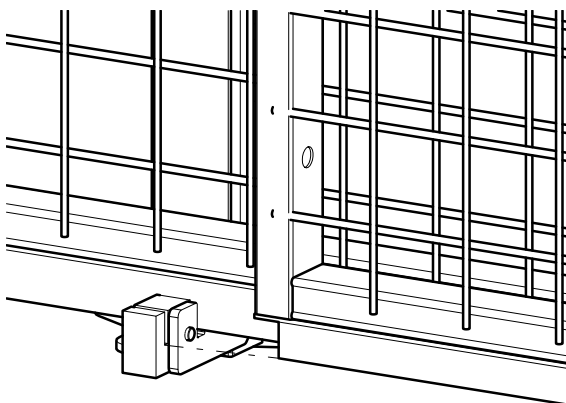

Sliding Door Caelum  
ASSA Cylinder Lock  
in double rail

Kit 7600 x2  
Kit 7690

	7600		7690	
	Kit	Bag	Kit	Bag
				

Cut out in UXSP