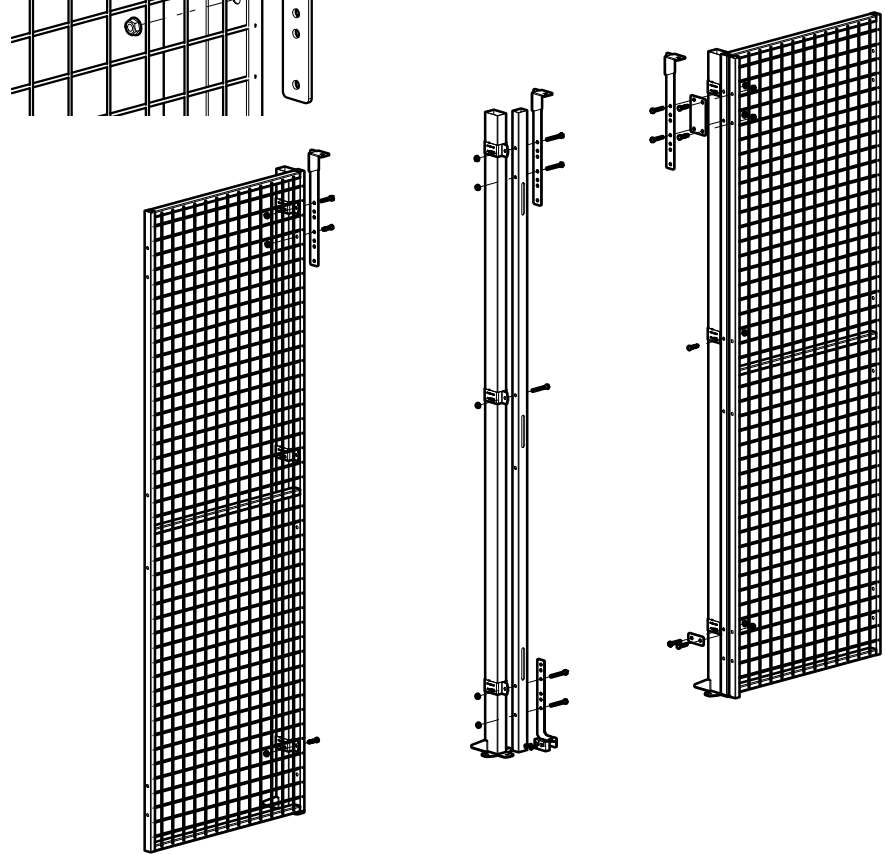

Sliding Door Caelum  
ASSA Cylinder Lock  
in double rail

Kit 7600 x2  
Kit 7690

	7600		7690	
	Kit	Bag	Kit	Bag
				

Cut out in UXSP