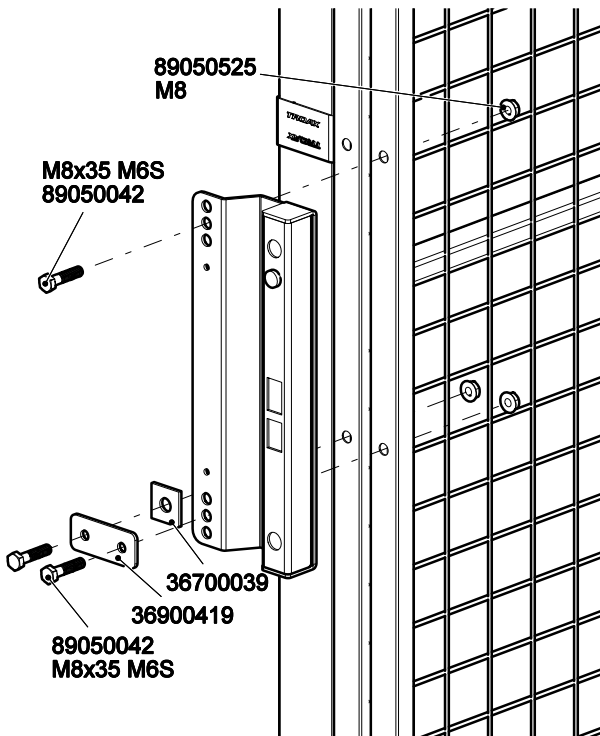

Sliding Door Caelum  
ASSA Cylinder Lock  
in double rail

Kit 7600 x2  
Kit 7690

	7600		7690	
	Kit	Bag	Kit	Bag
				

Cut out in UXSP