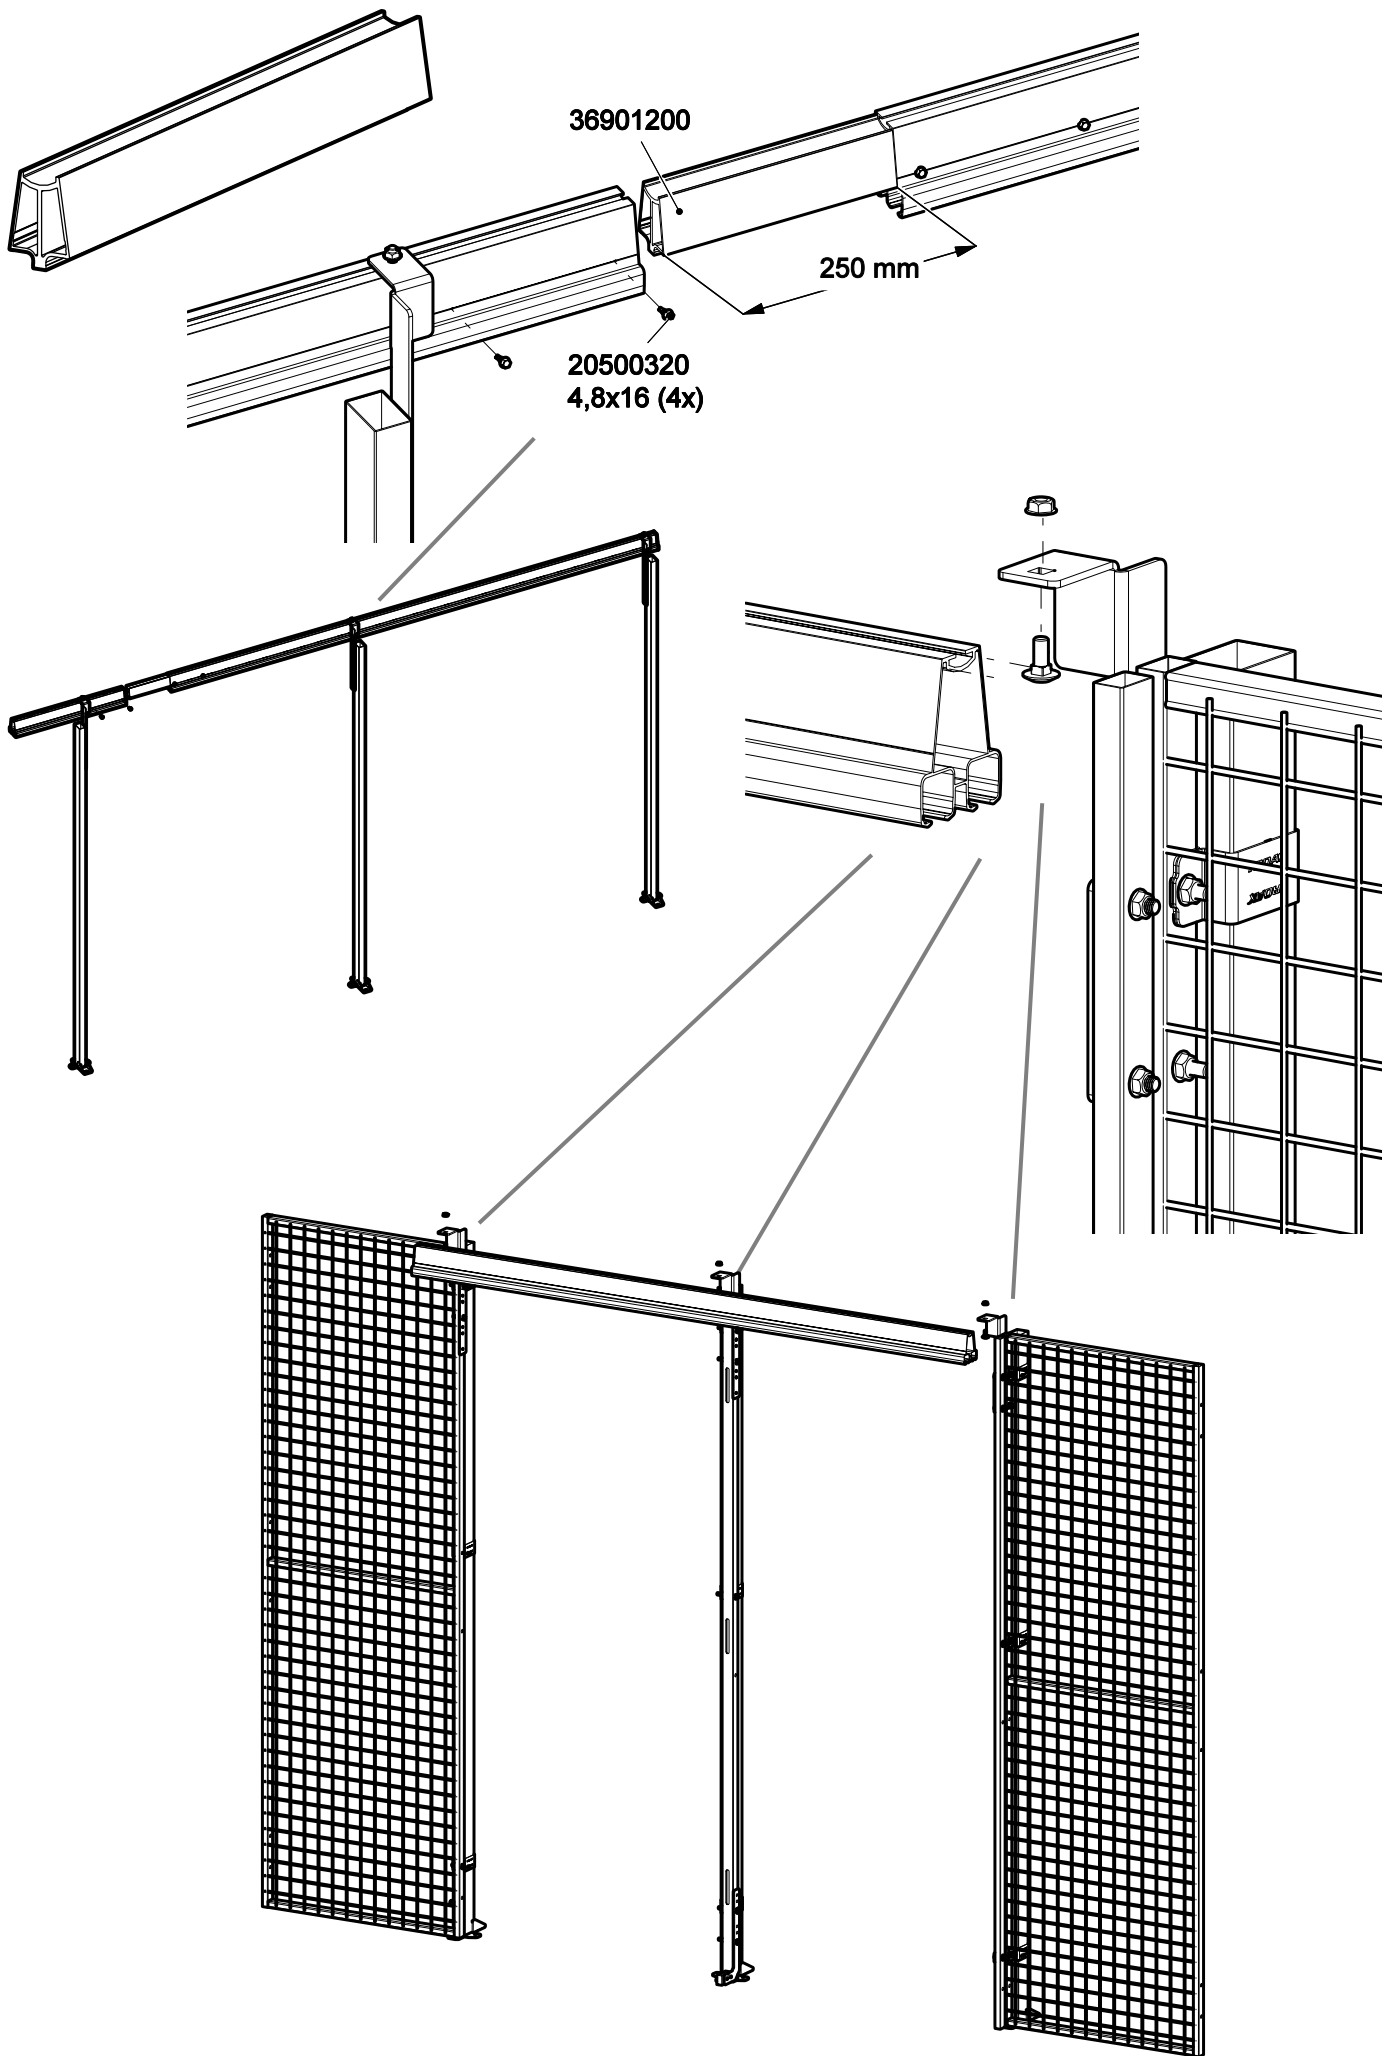

Sliding Door Caelum  
ASSA Cylinder Lock  
in double rail

Kit 7600 x2  
Kit 7690

	7600		7690	
	Kit	Bag	Kit	Bag
				

Cut out in UXSP