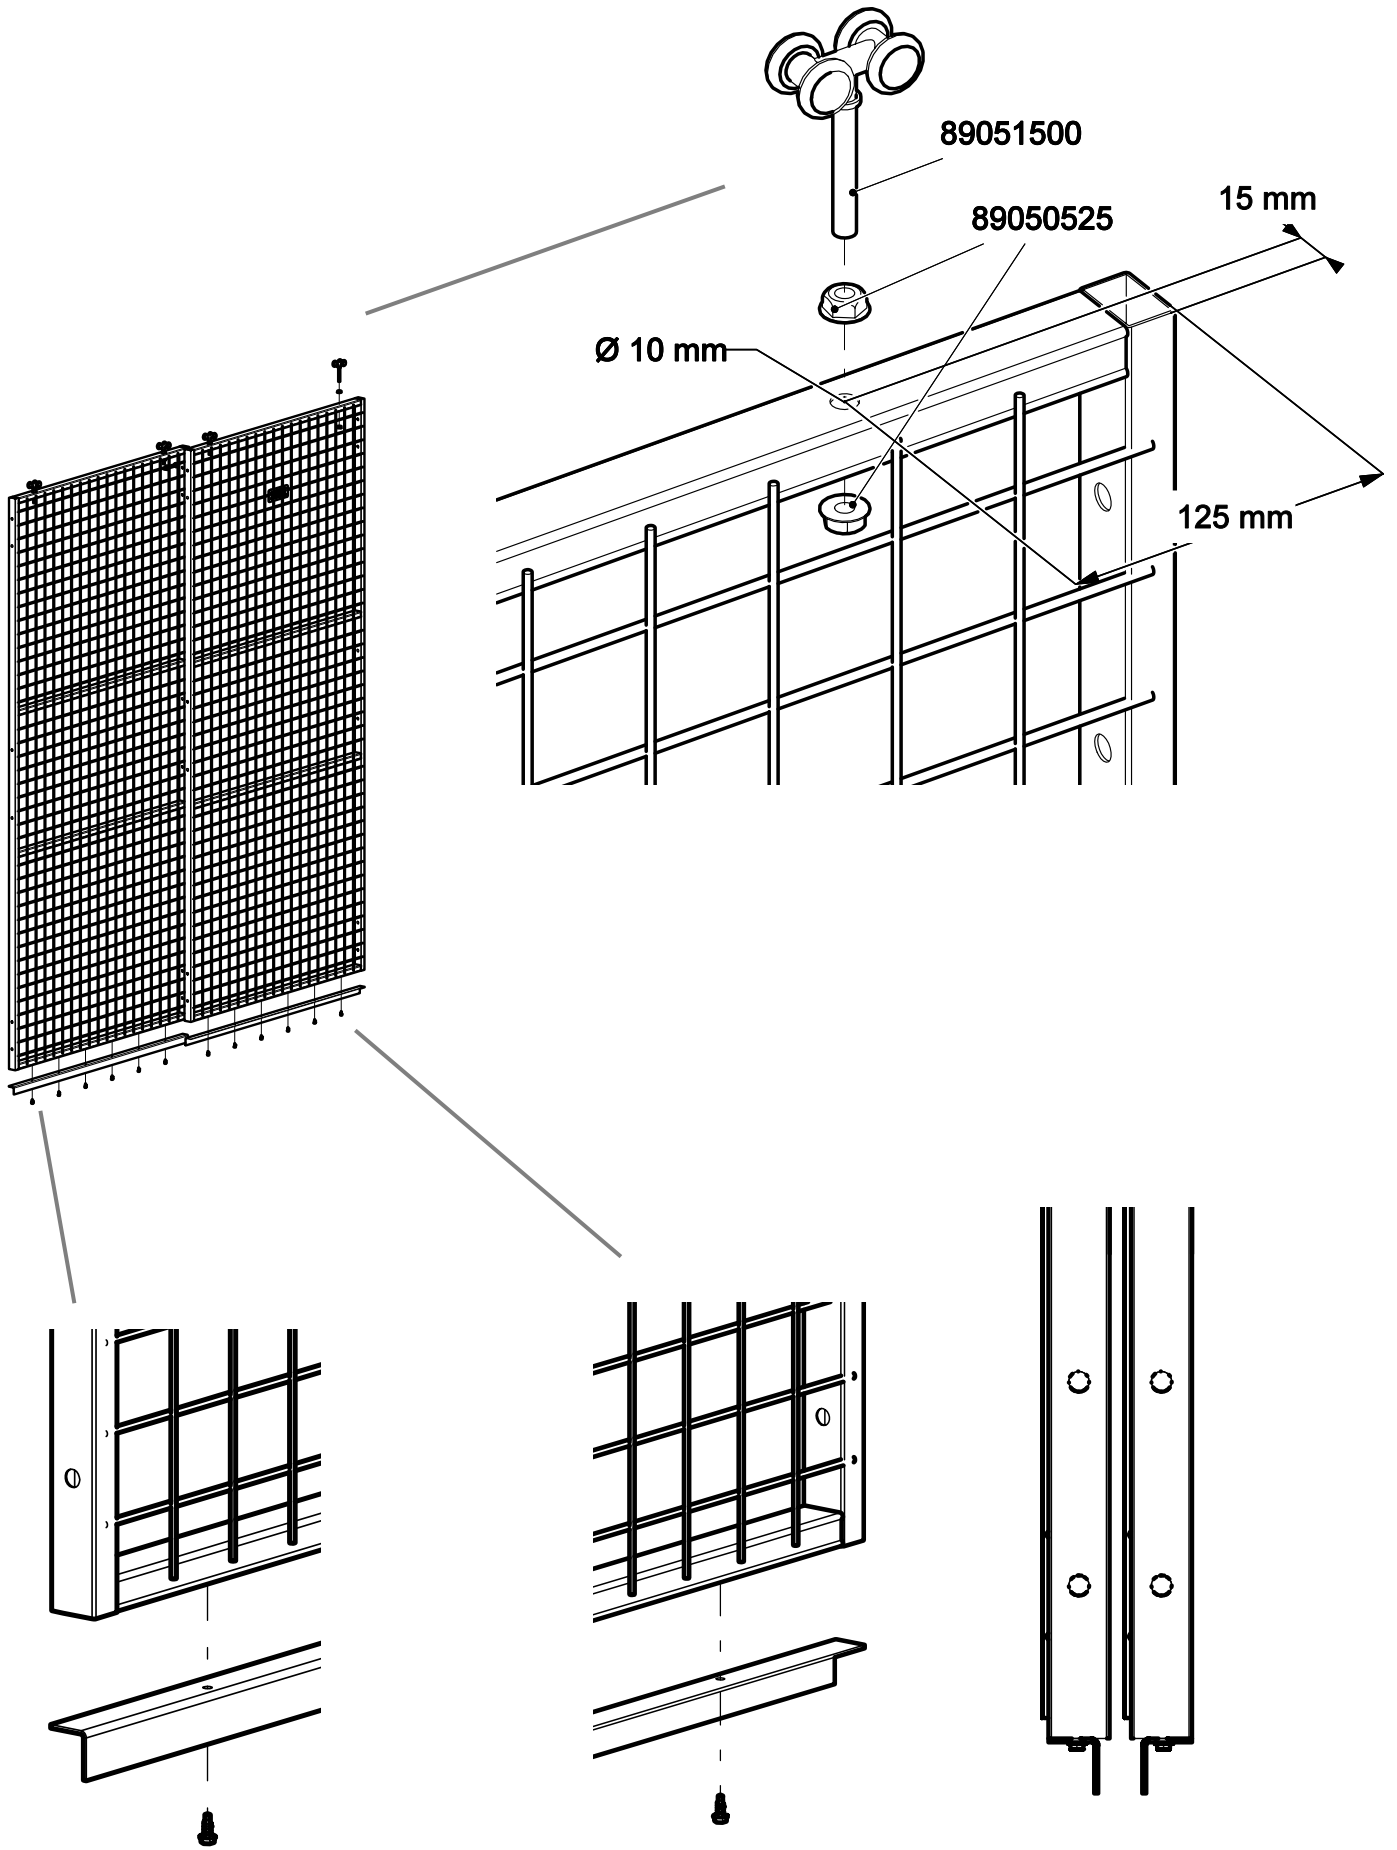

Sliding Door Caelum  
ASSA Cylinder Lock  
in double rail

Kit 7600 x2  
Kit 7690

	7600		7690	
	Kit	Bag	Kit	Bag
				

Cut out in UXSP