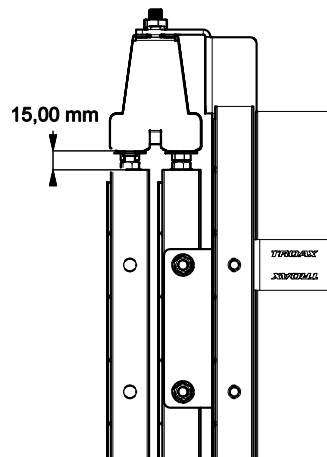

Sliding Door Caelum  
ASSA Cylinder Lock  
in double rail

Kit 7600 x2  
Kit 7690

	7600		7690	
	Kit	Bag	Kit	Bag
				

Cut out in UXSP