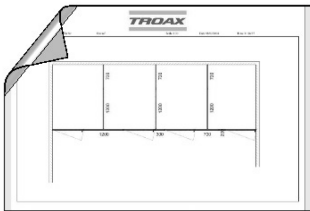

Sliding Door Caelum  
ASSA Cylinder Lock  
in double rail

Kit 7600 x2  
Kit 7690

	7600		7690	
	Kit	Bag	Kit	Bag
				

Cut out in UXSP