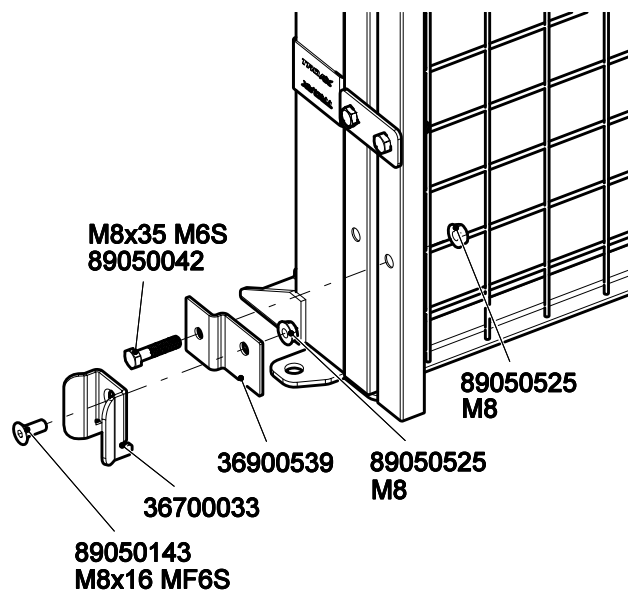

Sliding Door Caelum  
ASSA Cylinder Lock  
in double rail

Kit 7600 x2  
Kit 7690

	7600		7690	
	Kit	Bag	Kit	Bag
				

Cut out in UXSP