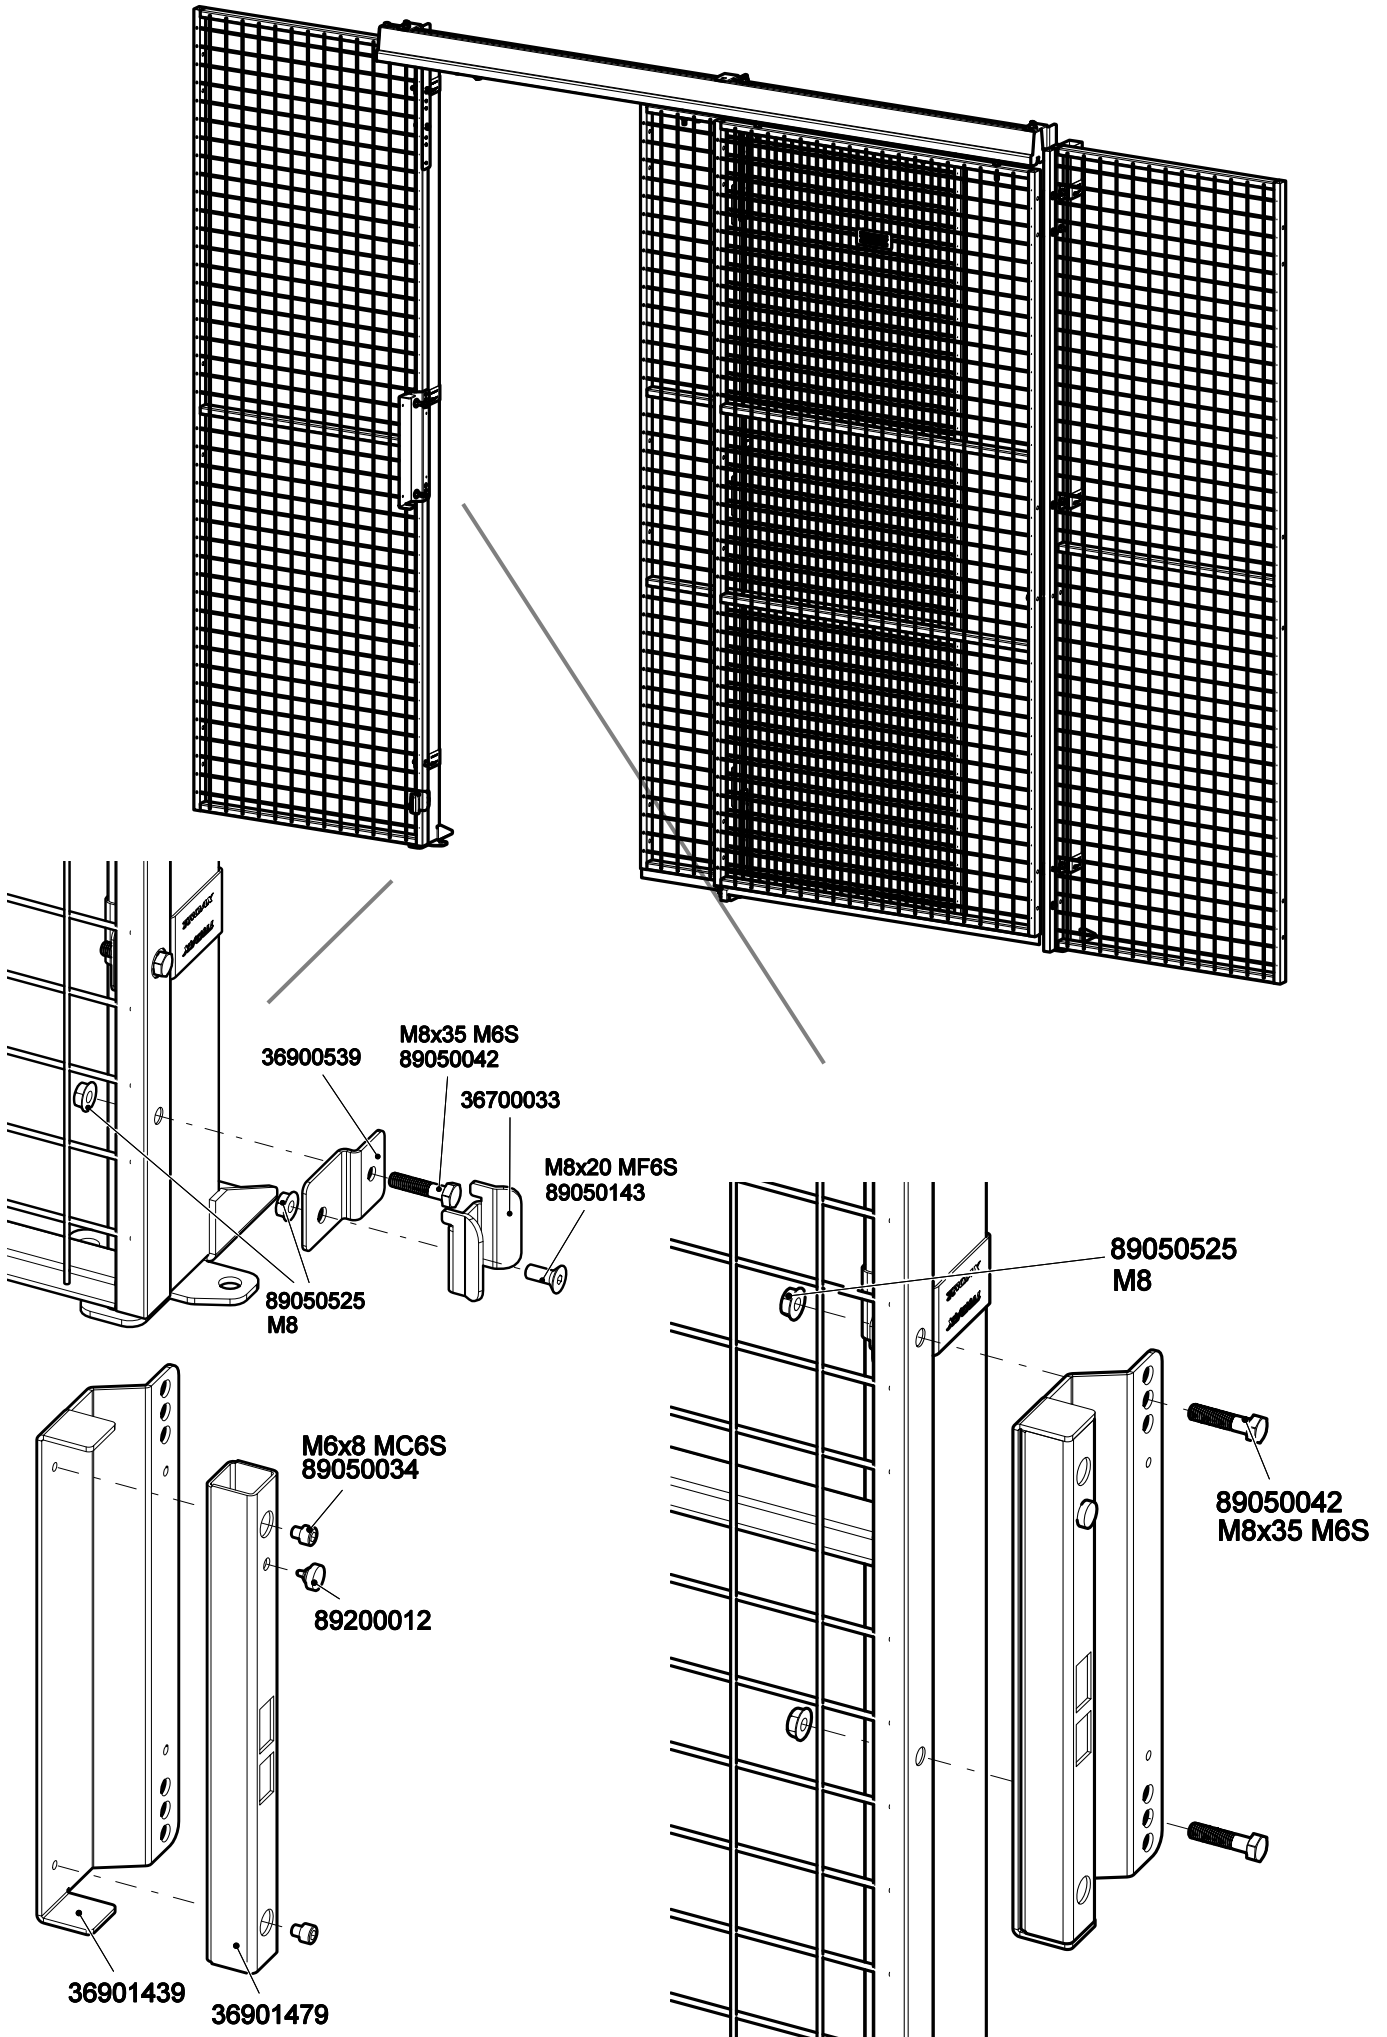

Sliding Door Caelum  
ASSA Cylinder Lock  
in double rail

Kit 7600 x2  
Kit 7690

	7600		7690	
	Kit	Bag	Kit	Bag
				

Cut out in UXSP