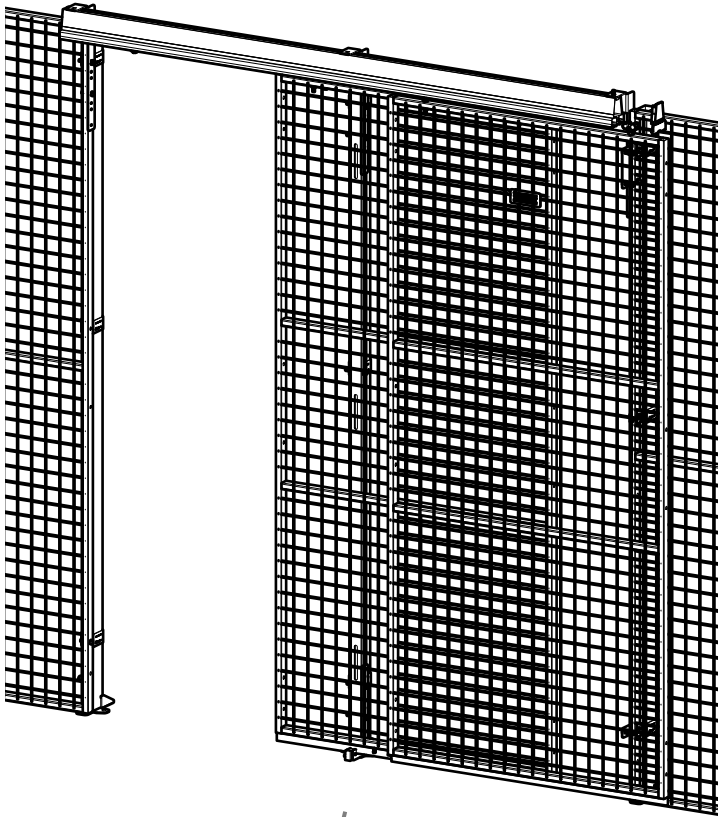

Sliding Door Caelum  
ASSA Cylinder Lock  
in double rail

Kit 7600 x2  
Kit 7690

	7600		7690	
	Kit	Bag	Kit	Bag
				

Cut out in UXSP