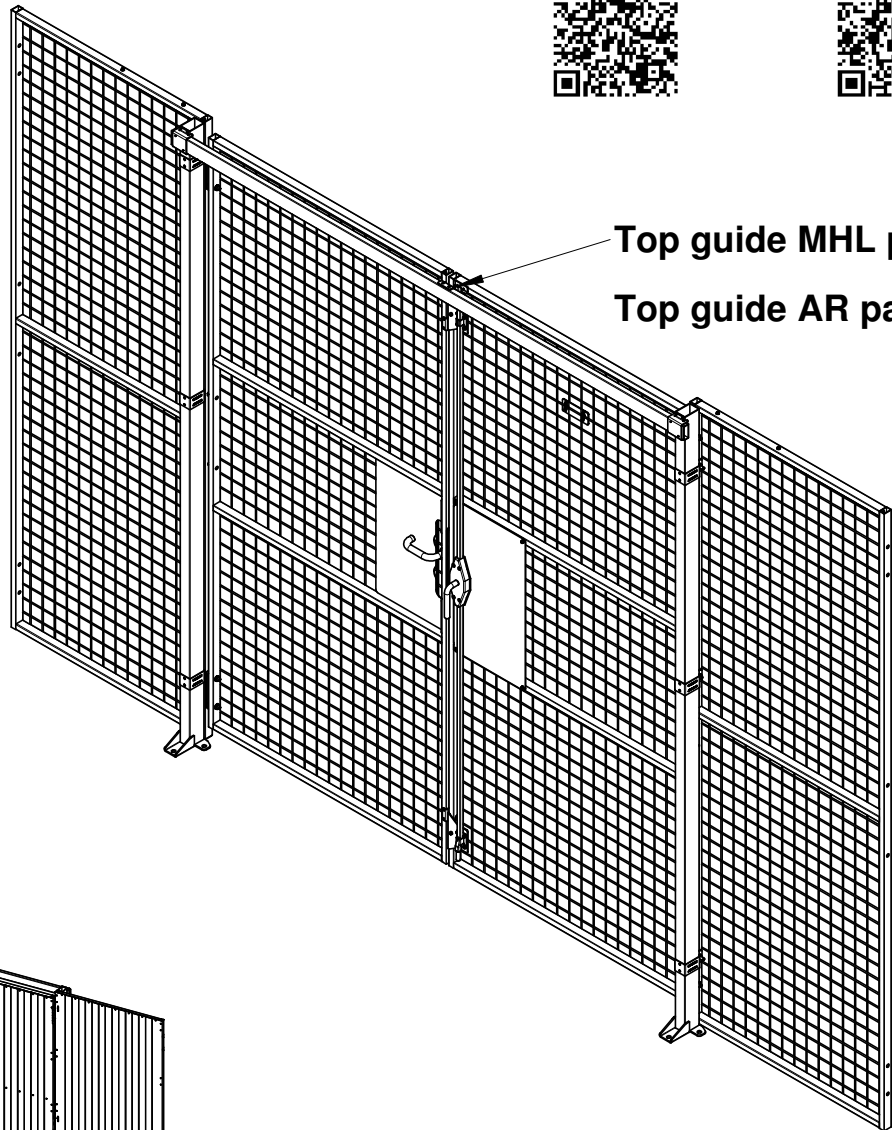

Kit

Bag

Top guide MHL page 7

Top guide AR page 8

**Full steel UXSP / URSP
page 5-6**

7,5 + 13 mm

MHL/UX (50mm FD*): 1063 mm
AR/ST30 (150mm FD*): 931 mm
AR/UX (100mm FD*): 881 mm

MHL/UX: 990 mm
AR/ST30: 1167 mm

***FD = Floor Distance**

36901799 (MHL)
36901789 (AR)

4,2x13
20500340 (10)

(M8
blind nut)

M8x35
89050138

M8
89050525

M8x35
89050138

36901709

M5 nyloc
89050516

M5x1,0
89050265

M5x10
89056125

M5 nyloc
89050516

M5x35
89050312

Full steel panels:

Full steel panels:

Top guide MHL / Caelum