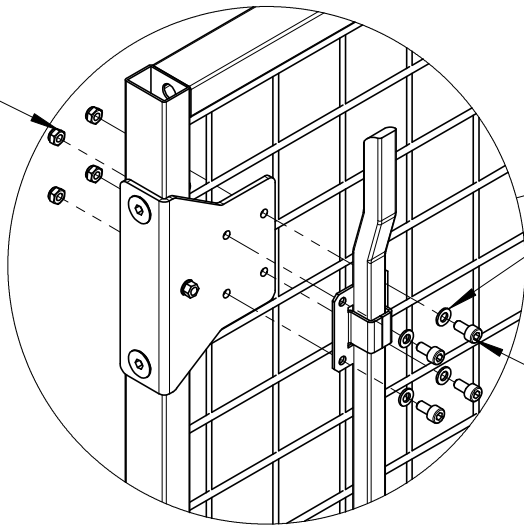

Kit

Bag

Top guide MHL page 7

Top guide AR page 8

**Full steel UXSP / URSP
page 5-6**

7,5 + 13 mm

MHL/UX (50mm FD*): 1063 mm
AR/ST30 (150mm FD*): 931 mm
AR/UX (100mm FD*): 881 mm

MHL/UX: 990 mm
AR/ST30: 1167 mm

***FD = Floor Distance**

36901799 (MHL)
36901789 (AR)

4,2x13
20500340 (10)

(M8
blind nut)

M8x35
89050138

M8
89050525

M8x35
89050138

36901709

M5 nyloc
89050516

M5x1,0
89050265

M5x10
89056125

M5 nyloc
89050516

M5x35
89050312

Full steel panels:

Full steel panels:

Top guide MHL / Caelum