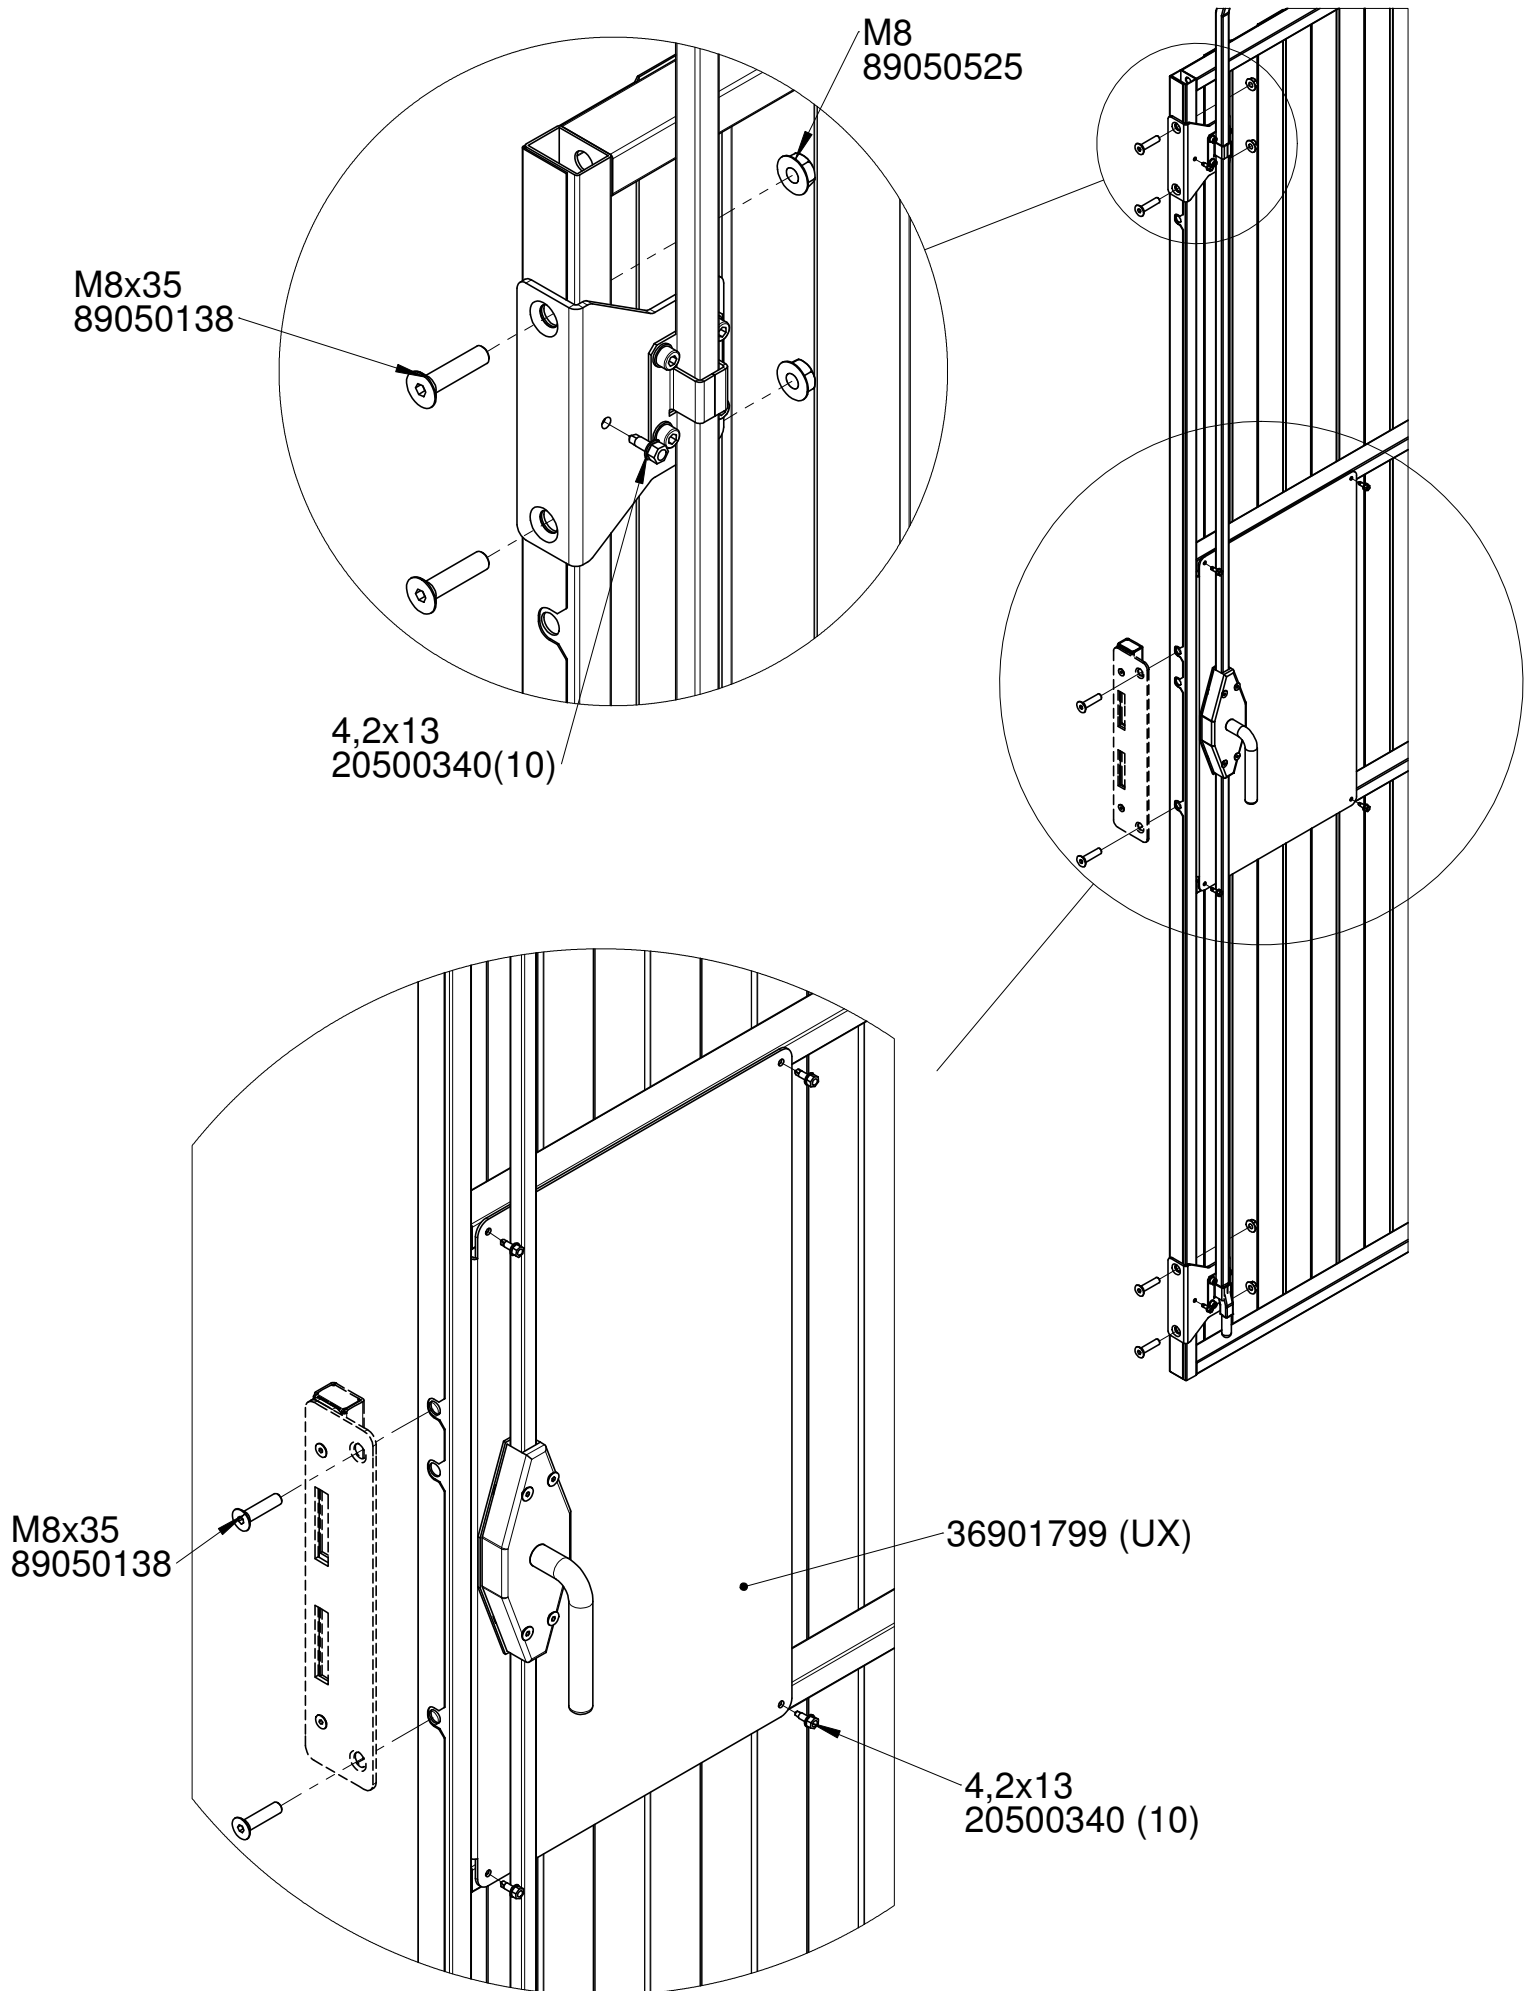

Kit

Bag

Top guide MHL page 7

Top guide AR page 8

**Full steel UXSP / URSP
page 5-6**

7,5 + 13 mm

MHL/UX (50mm FD*): 1063 mm
AR/ST30 (150mm FD*): 931 mm
AR/UX (100mm FD*): 881 mm

MHL/UX: 990 mm
AR/ST30: 1167 mm

***FD = Floor Distance**

36901799 (MHL)
36901789 (AR)

4,2x13
20500340 (10)

(M8
blind nut)

M8x35
89050138

M8
89050525

M8x35
89050138

36901709

M5 nyloc
89050516

M5x1,0
89050265

M5x10
89056125

M5 nyloc
89050516

M5x35
89050312

Full steel panels:

Full steel panels:

Top guide MHL / Caelum