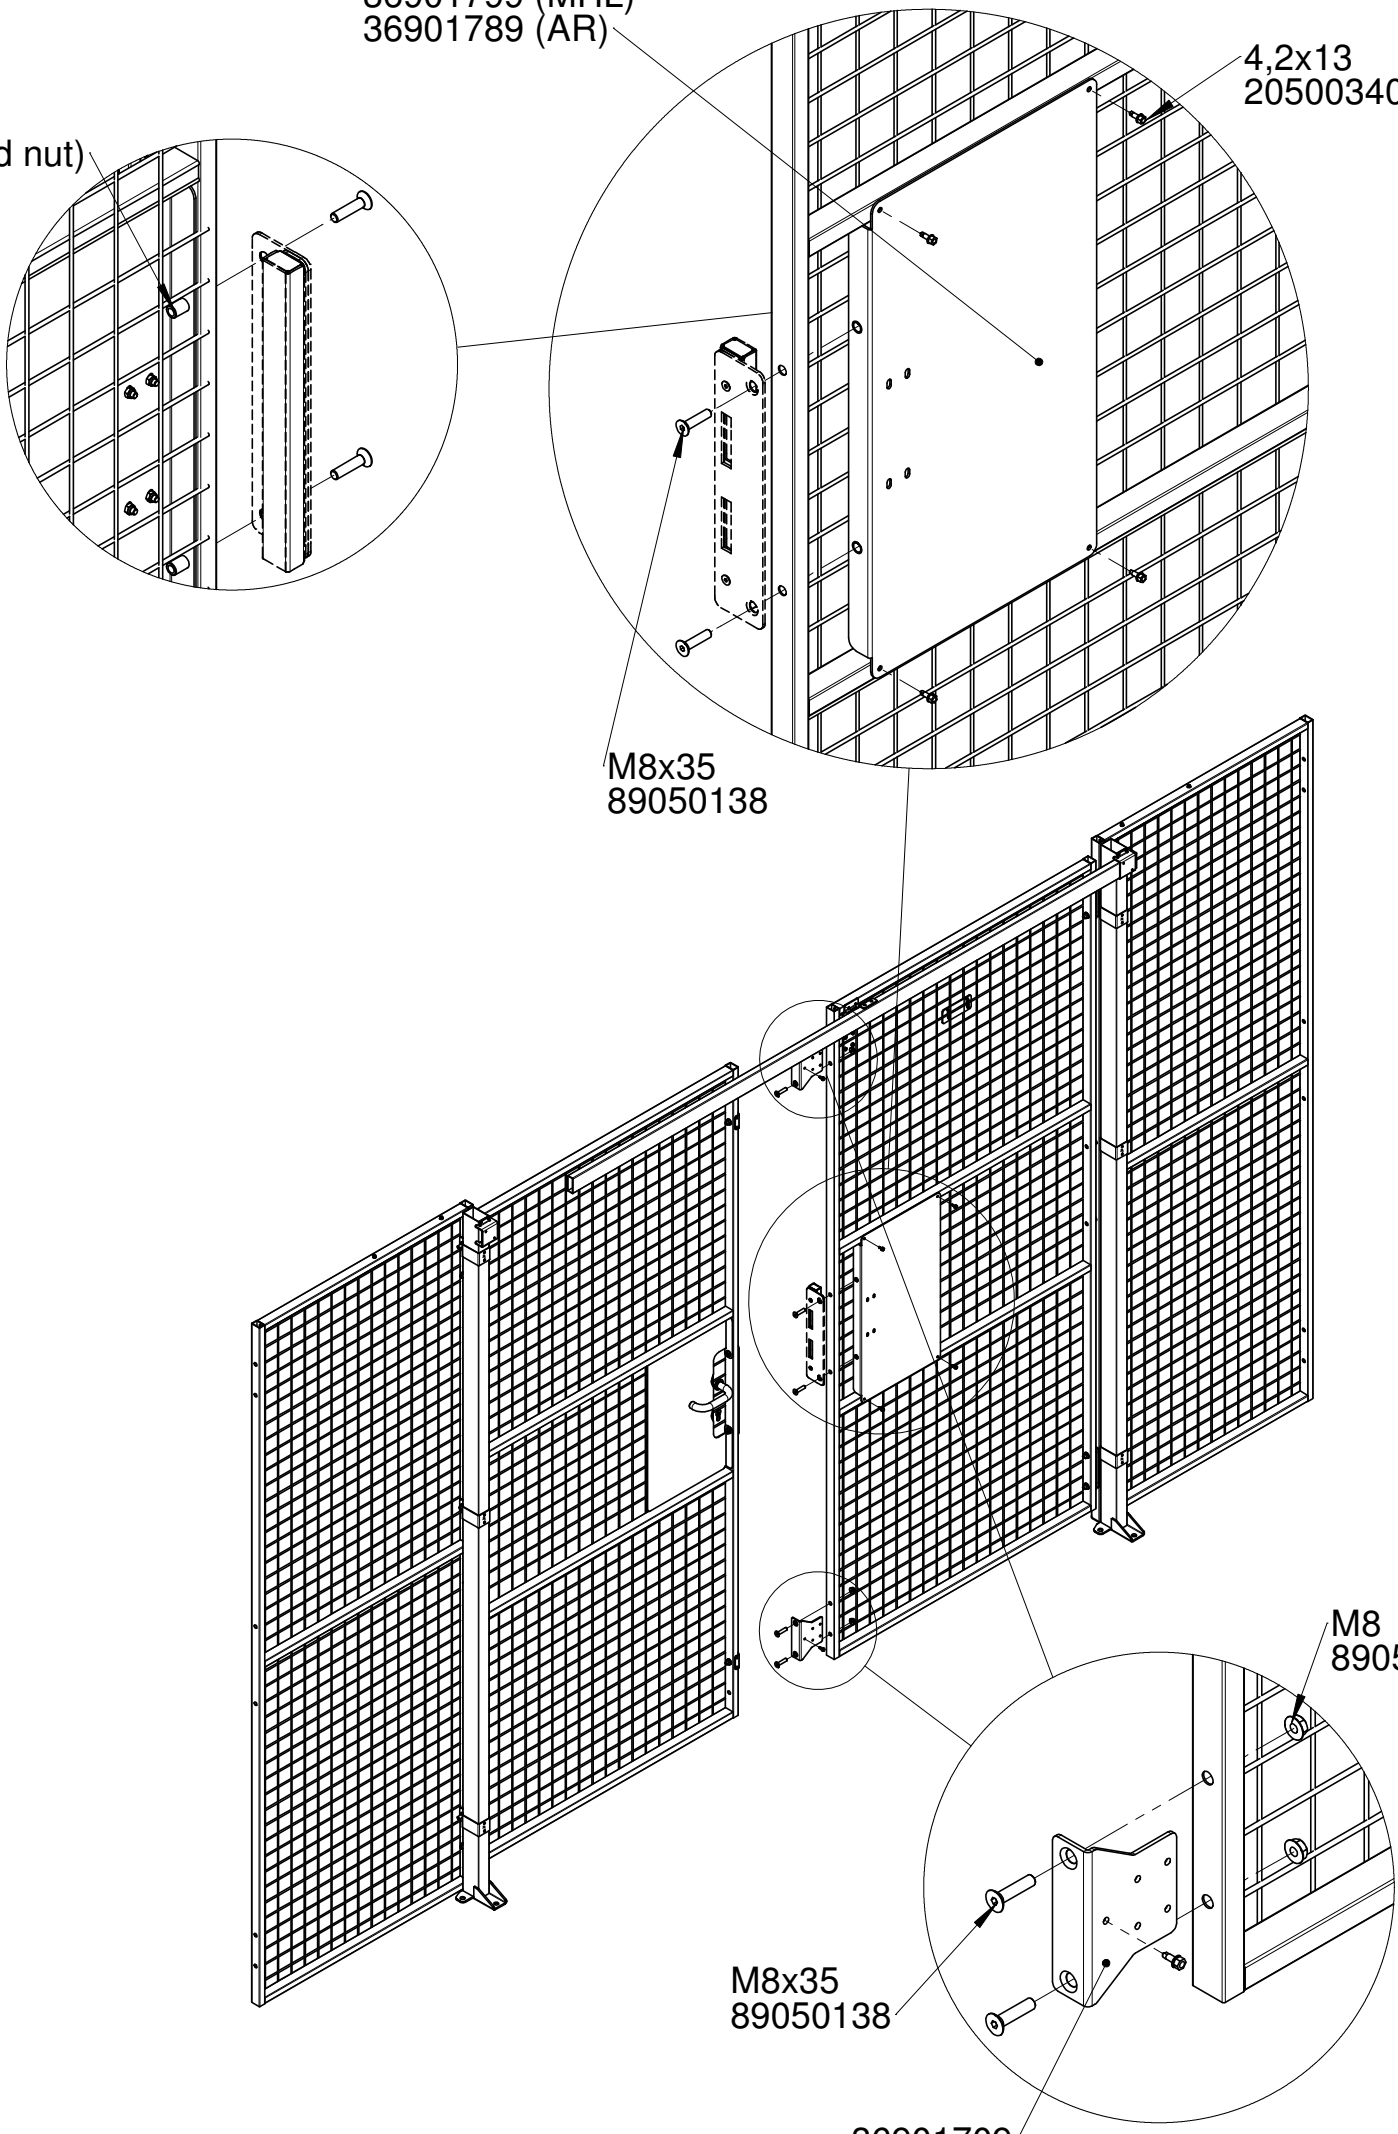

Kit

Bag

Top guide MHL page 7

Top guide AR page 8

**Full steel UXSP / URSP
page 5-6**

7,5 + 13 mm

MHL/UX (50mm FD*): 1063 mm
AR/ST30 (150mm FD*): 931 mm
AR/UX (100mm FD*): 881 mm

MHL/UX: 990 mm
AR/ST30: 1167 mm

***FD = Floor Distance**

36901799 (MHL)
36901789 (AR)

4,2x13
20500340 (10)

(M8
blind nut)

M8x35
89050138

M8
89050525

M8x35
89050138

36901709

M5 nyloc
89050516

M5x1,0
89050265

M5x10
89056125

M5 nyloc
89050516

M5x35
89050312

Full steel panels:

Full steel panels:

Top guide MHL / Caelum