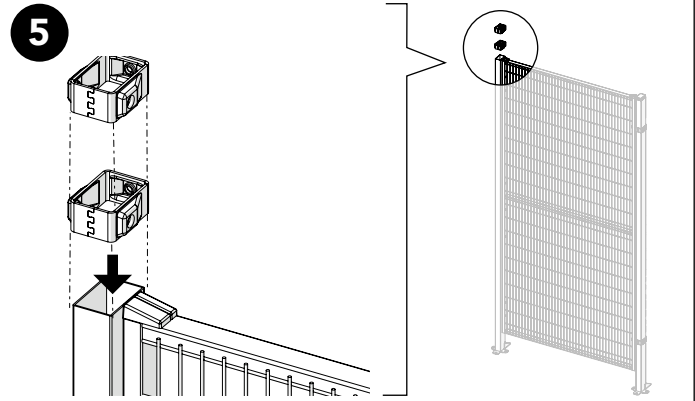

Kit Bracket SmF

Kit Bracket SmF

Kit Bracket SmF

Kit Bracket SmF

Kit 6265

Kit Bracket SmF

Kit Bracket SmF