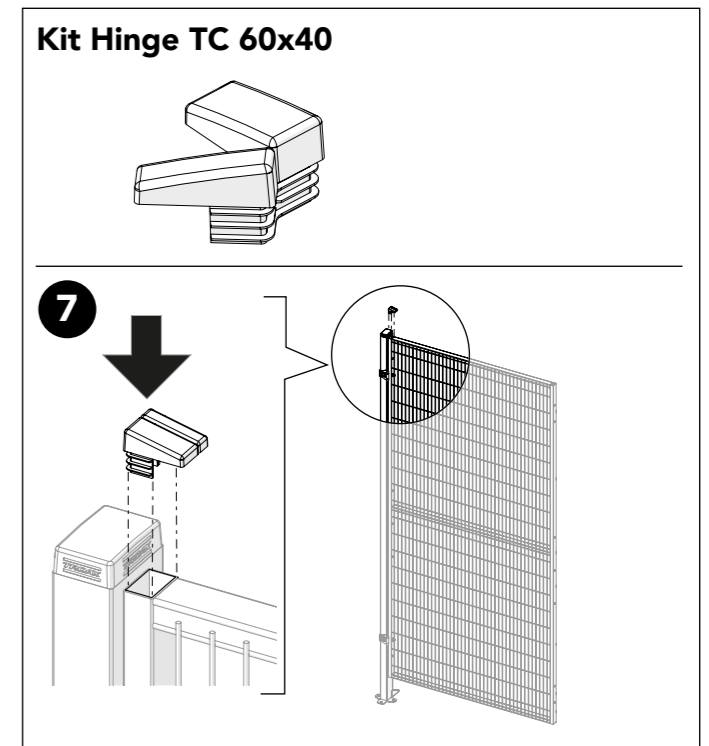

Folding Door
ES

Kit 36905550

Kit Folding Door ES 36905550

Art no: 888754546 ver. 01

Art no: 888754546 ver. 01

Kit Folding Door ES
Bag for kit 5500

8

9

Kit Folding Door ES
Bag for kit 5500

10

Art no: 888754546 ver. 01

Kit Folding Door ES
Bag for kit 5500

14

Kit Bracket SMF

15

Bag for kit 5500