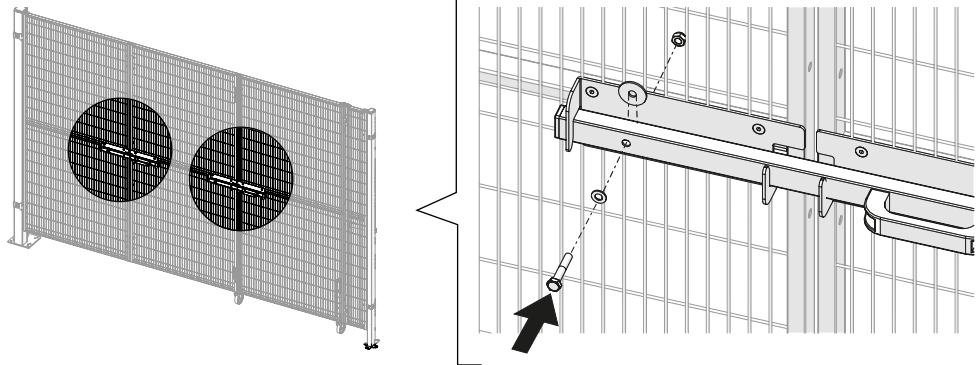

Bag for kit 5500

30

31