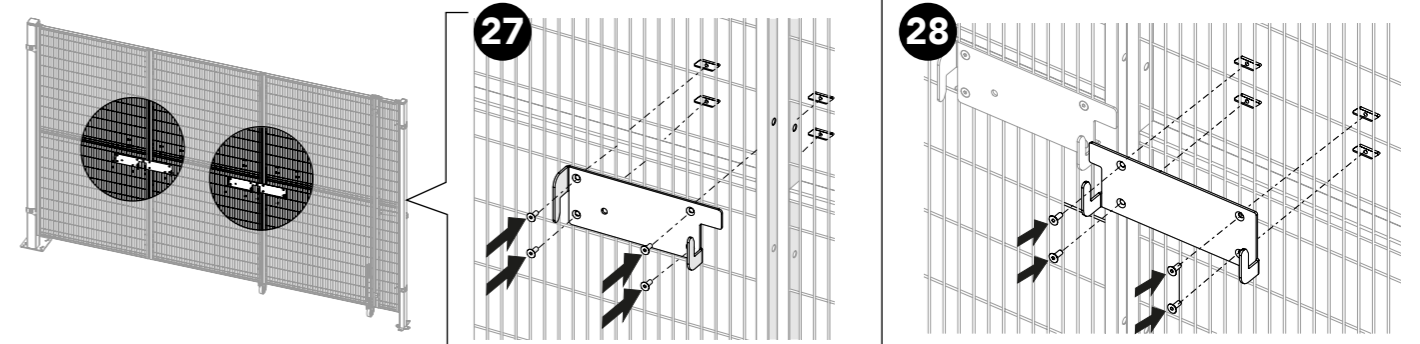

22

**Kit Folding Door ES
Bag for kit 5500**

Kit Bracket SMF

26

Art no: 888754546 ver. 01

**Kit Folding Door ES
Bag for kit 5500**

Kit Folding Door ES
Bag for kit 5500

29