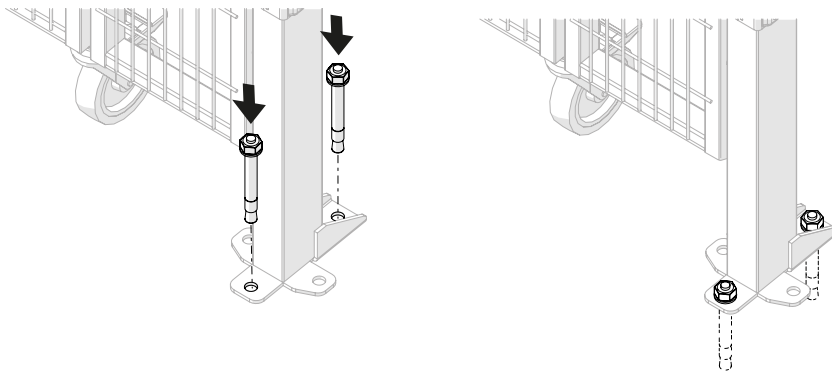

Kit Folding Door ES
Bag for kit 5500

29

Bag for kit 5500

30

31

Troax sign

32

x1

Art no: 888754546 ver. 01