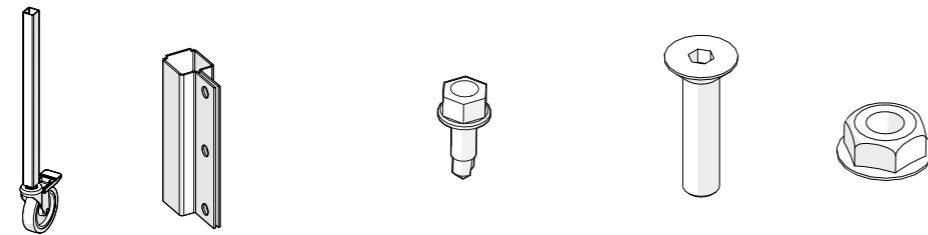

Kit Wheel flexible wall