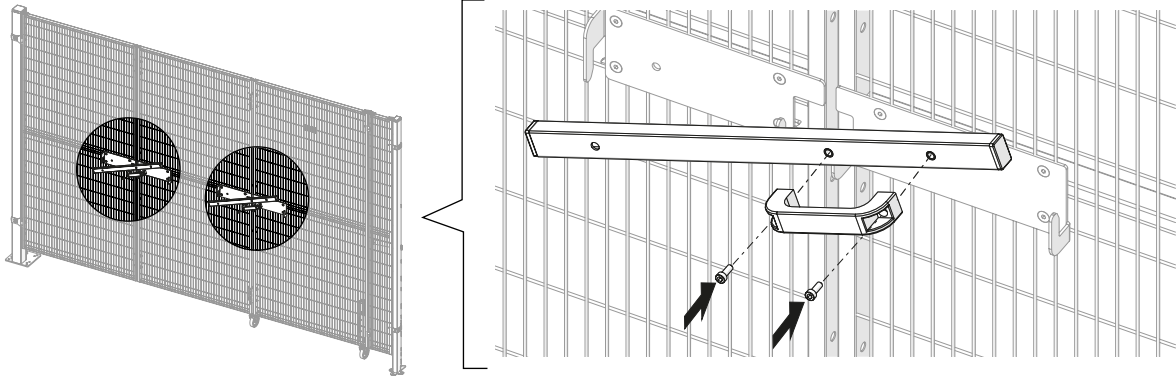

22

**Kit Folding Door ES
Bag for kit 5500**

Kit Bracket SMF

26

Art no: 888754546 ver. 01

**Kit Folding Door ES
Bag for kit 5500**

Kit Folding Door ES
Bag for kit 5500

29