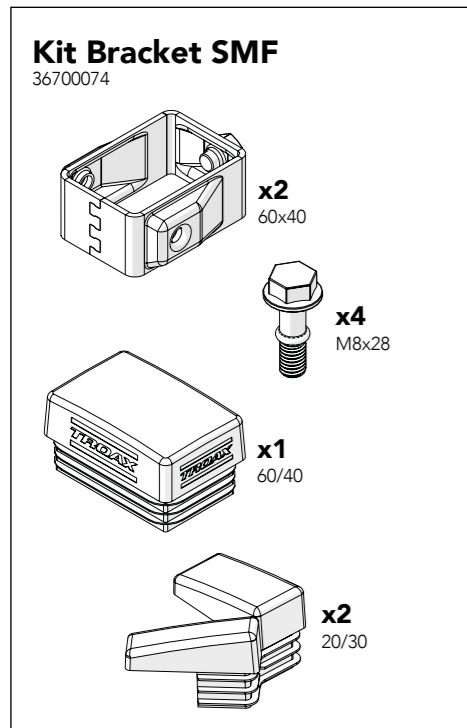

Folding Door
ES

Kit 36905550

Kit Folding Door ES 36905550

Art no: 888754546 ver. 01

Art no: 888754546 ver. 01

Kit Folding Door ES
Bag for kit 5500

8

9

Kit Folding Door ES
Bag for kit 5500

10

Art no: 888754546 ver. 01

Kit Folding Door ES
Bag for kit 5500

14

Kit Bracket SMF

15

Bag for kit 5500