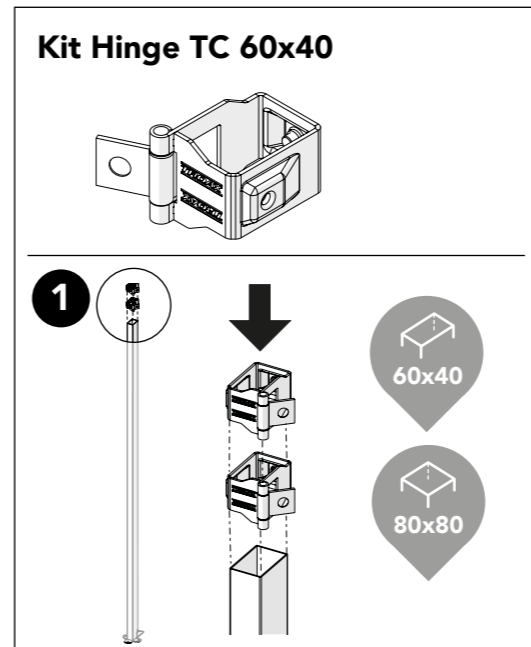

Folding Door
ES

Kit 36905550

Kit Folding Door ES 36905550

Art no: 888754546 ver. 01

Art no: 888754546 ver. 01

Kit Folding Door ES
Bag for kit 5500

8

9

Kit Folding Door ES
Bag for kit 5500

10

Art no: 888754546 ver. 01

Kit Folding Door ES
Bag for kit 5500

14

Kit Bracket SMF

15

Bag for kit 5500