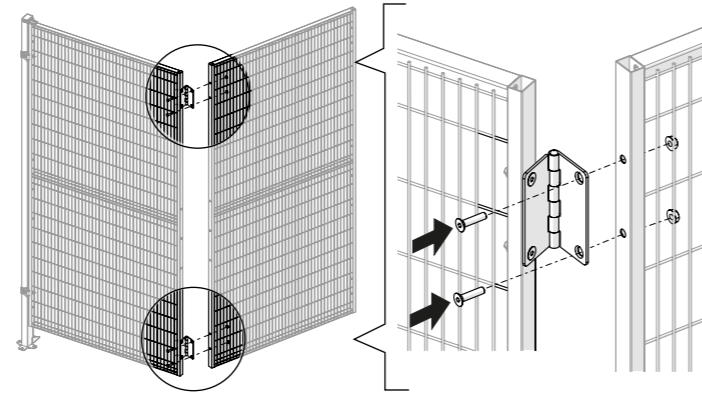

Folding Door
ES

Kit 36905550

Kit Folding Door ES 36905550

Art no: 888754546 ver. 01

Art no: 888754546 ver. 01

Kit Folding Door ES
Bag for kit 5500

8

9

Kit Folding Door ES
Bag for kit 5500

10

Art no: 888754546 ver. 01

Kit Folding Door ES
Bag for kit 5500

14

Kit Bracket SMF

15

Bag for kit 5500