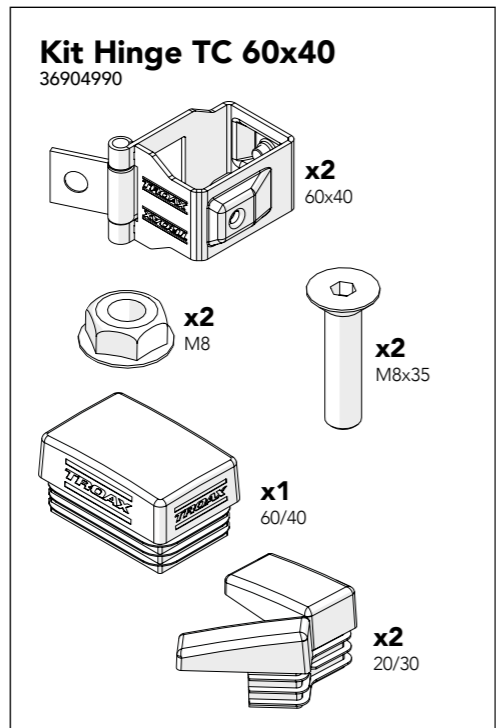

Folding Door
ES

Kit 36905550

Kit Folding Door ES 36905550

Art no: 888754546 ver. 01

Art no: 888754546 ver. 01

Kit Folding Door ES
Bag for kit 5500

8

9

Kit Folding Door ES
Bag for kit 5500

10

Art no: 888754546 ver. 01

Kit Folding Door ES
Bag for kit 5500

14

Kit Bracket SMF

15

Bag for kit 5500

16

Art no: 888754546 ver. 01

Kit Wheel flexible wall

11

12

13

Kit Wheel flexible wall

17