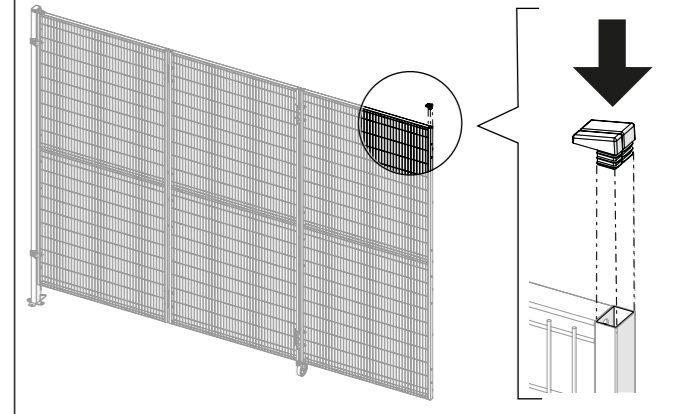

Kit Folding Door ES
Bag for kit 5500

10

Art no: 888754546 ver. 01

Kit Folding Door ES
Bag for kit 5500

14

Kit Bracket SMF

15

Bag for kit 5500