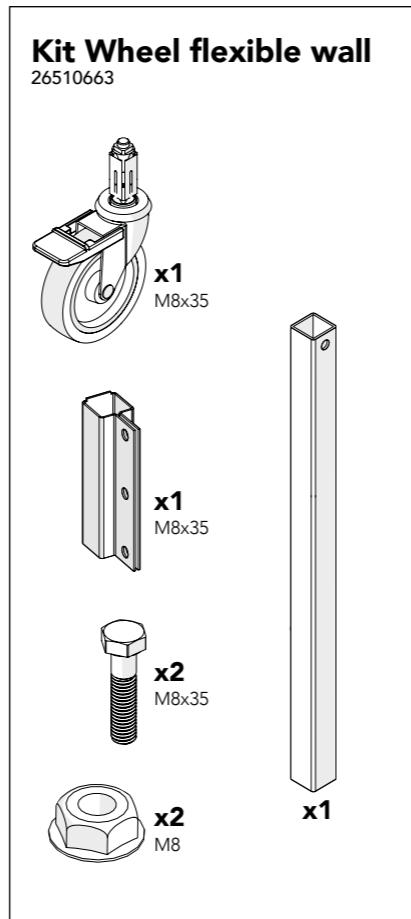

Folding Door
ES

Kit 36905550

Kit Folding Door ES 36905550

Art no: 888754546 ver. 01

Art no: 888754546 ver. 01

Kit Folding Door ES
Bag for kit 5500

8

9

Kit Folding Door ES
Bag for kit 5500

10

Art no: 888754546 ver. 01

Kit Folding Door ES
Bag for kit 5500

14

Kit Bracket SMF

15

Bag for kit 5500

16

Art no: 888754546 ver. 01

Kit Wheel flexible wall

11

12

13

Kit Wheel flexible wall

17

18

19

Kit Wheel flexible wall

20

Kit Bracket SMF

21

Art no: 888754546 ver. 01

Kit Bracket SMF