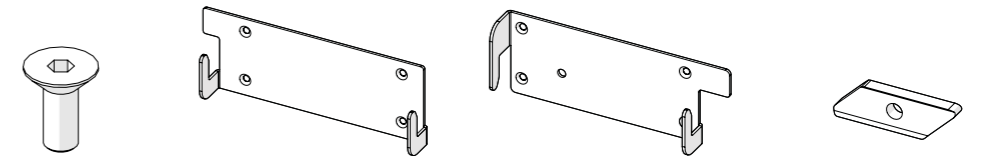

22

**Kit Folding Door ES
Bag for kit 5500**

Kit Bracket SMF

26

Art no: 888754546 ver. 01

**Kit Folding Door ES
Bag for kit 5500**

Kit Folding Door ES
Bag for kit 5500

29