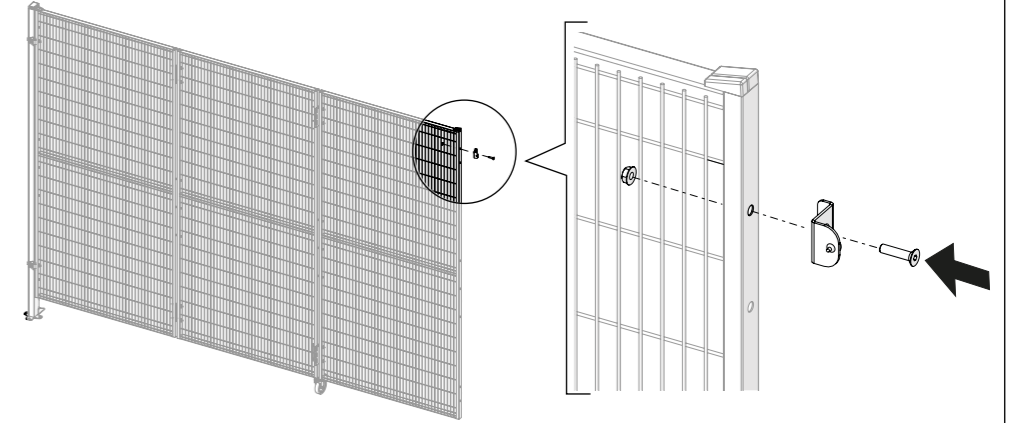

Bag for kit 5500

16