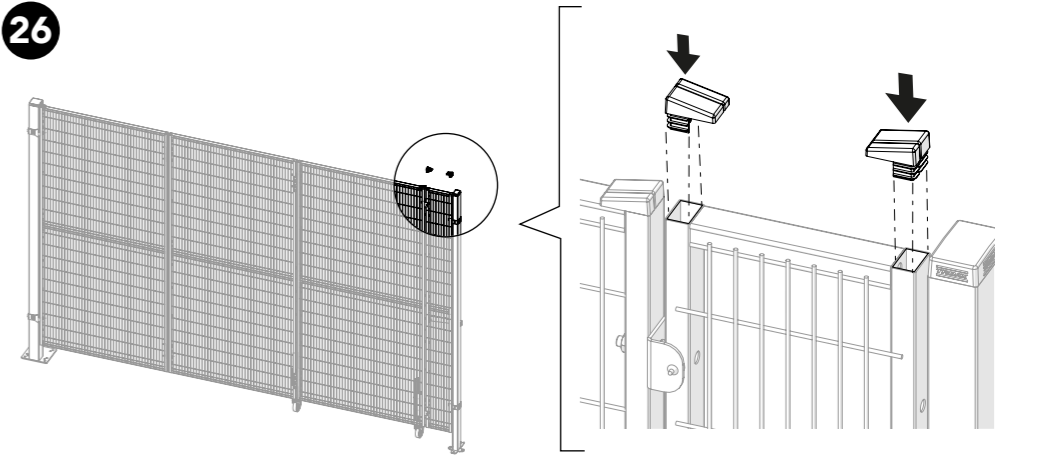

22

**Kit Folding Door ES
Bag for kit 5500**

Kit Bracket SMF

26

Art no: 888754546 ver. 01

**Kit Folding Door ES
Bag for kit 5500**

Kit Folding Door ES
Bag for kit 5500

29