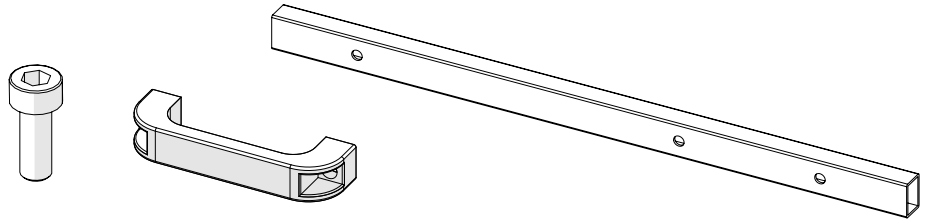

22

**Kit Folding Door ES
Bag for kit 5500**

Kit Bracket SMF

26

Art no: 888754546 ver. 01

**Kit Folding Door ES
Bag for kit 5500**

Kit Folding Door ES
Bag for kit 5500

29