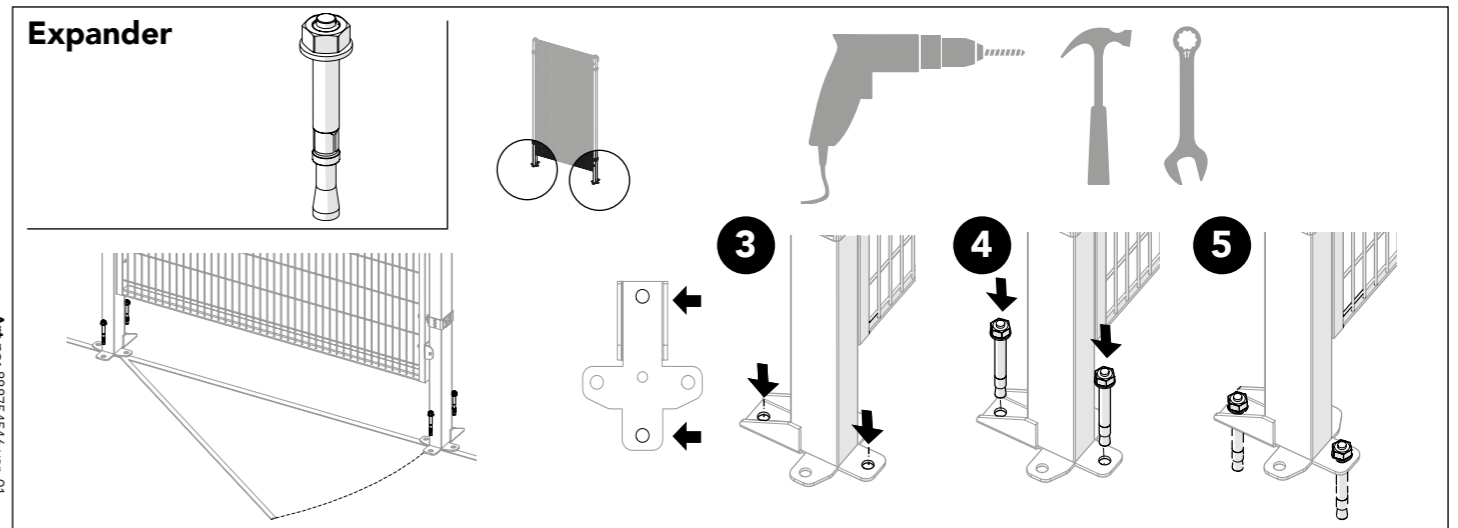

Art no: 888754546 ver. 01