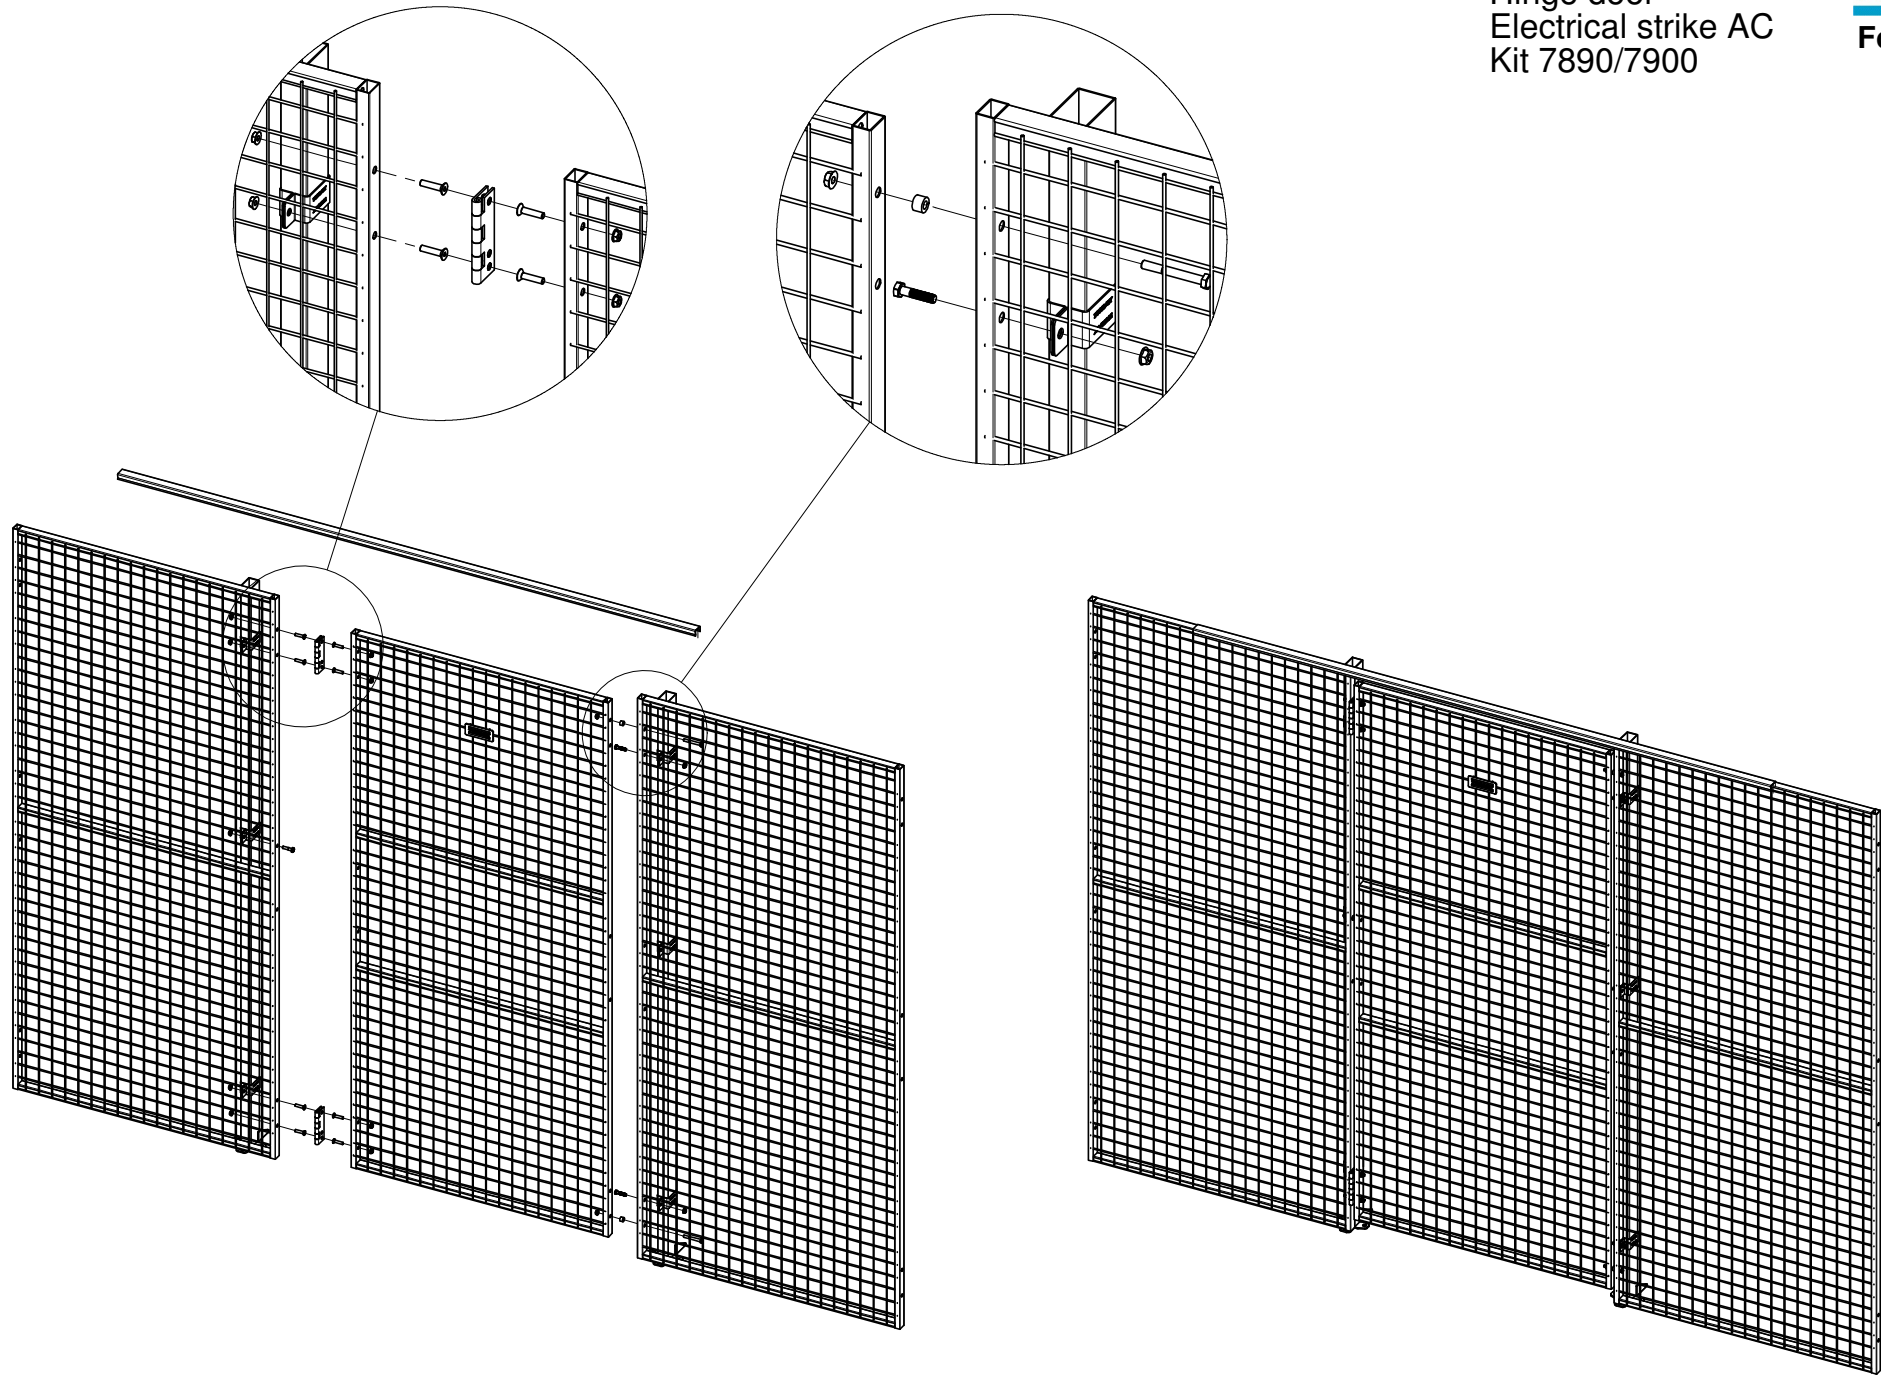

Hinge door
Electrical strike AC
Kit 7890/7900

TROAX
Follow Me

Pos	Description	Art.no
1	Handle Assa 696	89051100
2	Spacer ASSA 2,5 mm	89200124
3	Locking tube AC hinged door	36901579
4	Protection bracket AC slag	36901599
5	Spacer ASSA 14 mm	89200125
6	Bracket lock tube AC hinged	36901589
7	Screw MF6S M8x35	89050138
8	Lock ASSA Evo 222/50 L	89051179
9	Screw M5x20 MF6S	89050209
10	Screw M5x16 MF6S	89050136
11	Screw M4x12 MFX A2	89050188
12	Bracket striking tube AC el hinged	36902269
13	Nut M8 Tensifl.Din 6923	89050525
14	Electrical strikes ASSA 570	89100093
15	Striking tube AC el hinged door	36902249
16	Coverplate e-strike AC	36902259