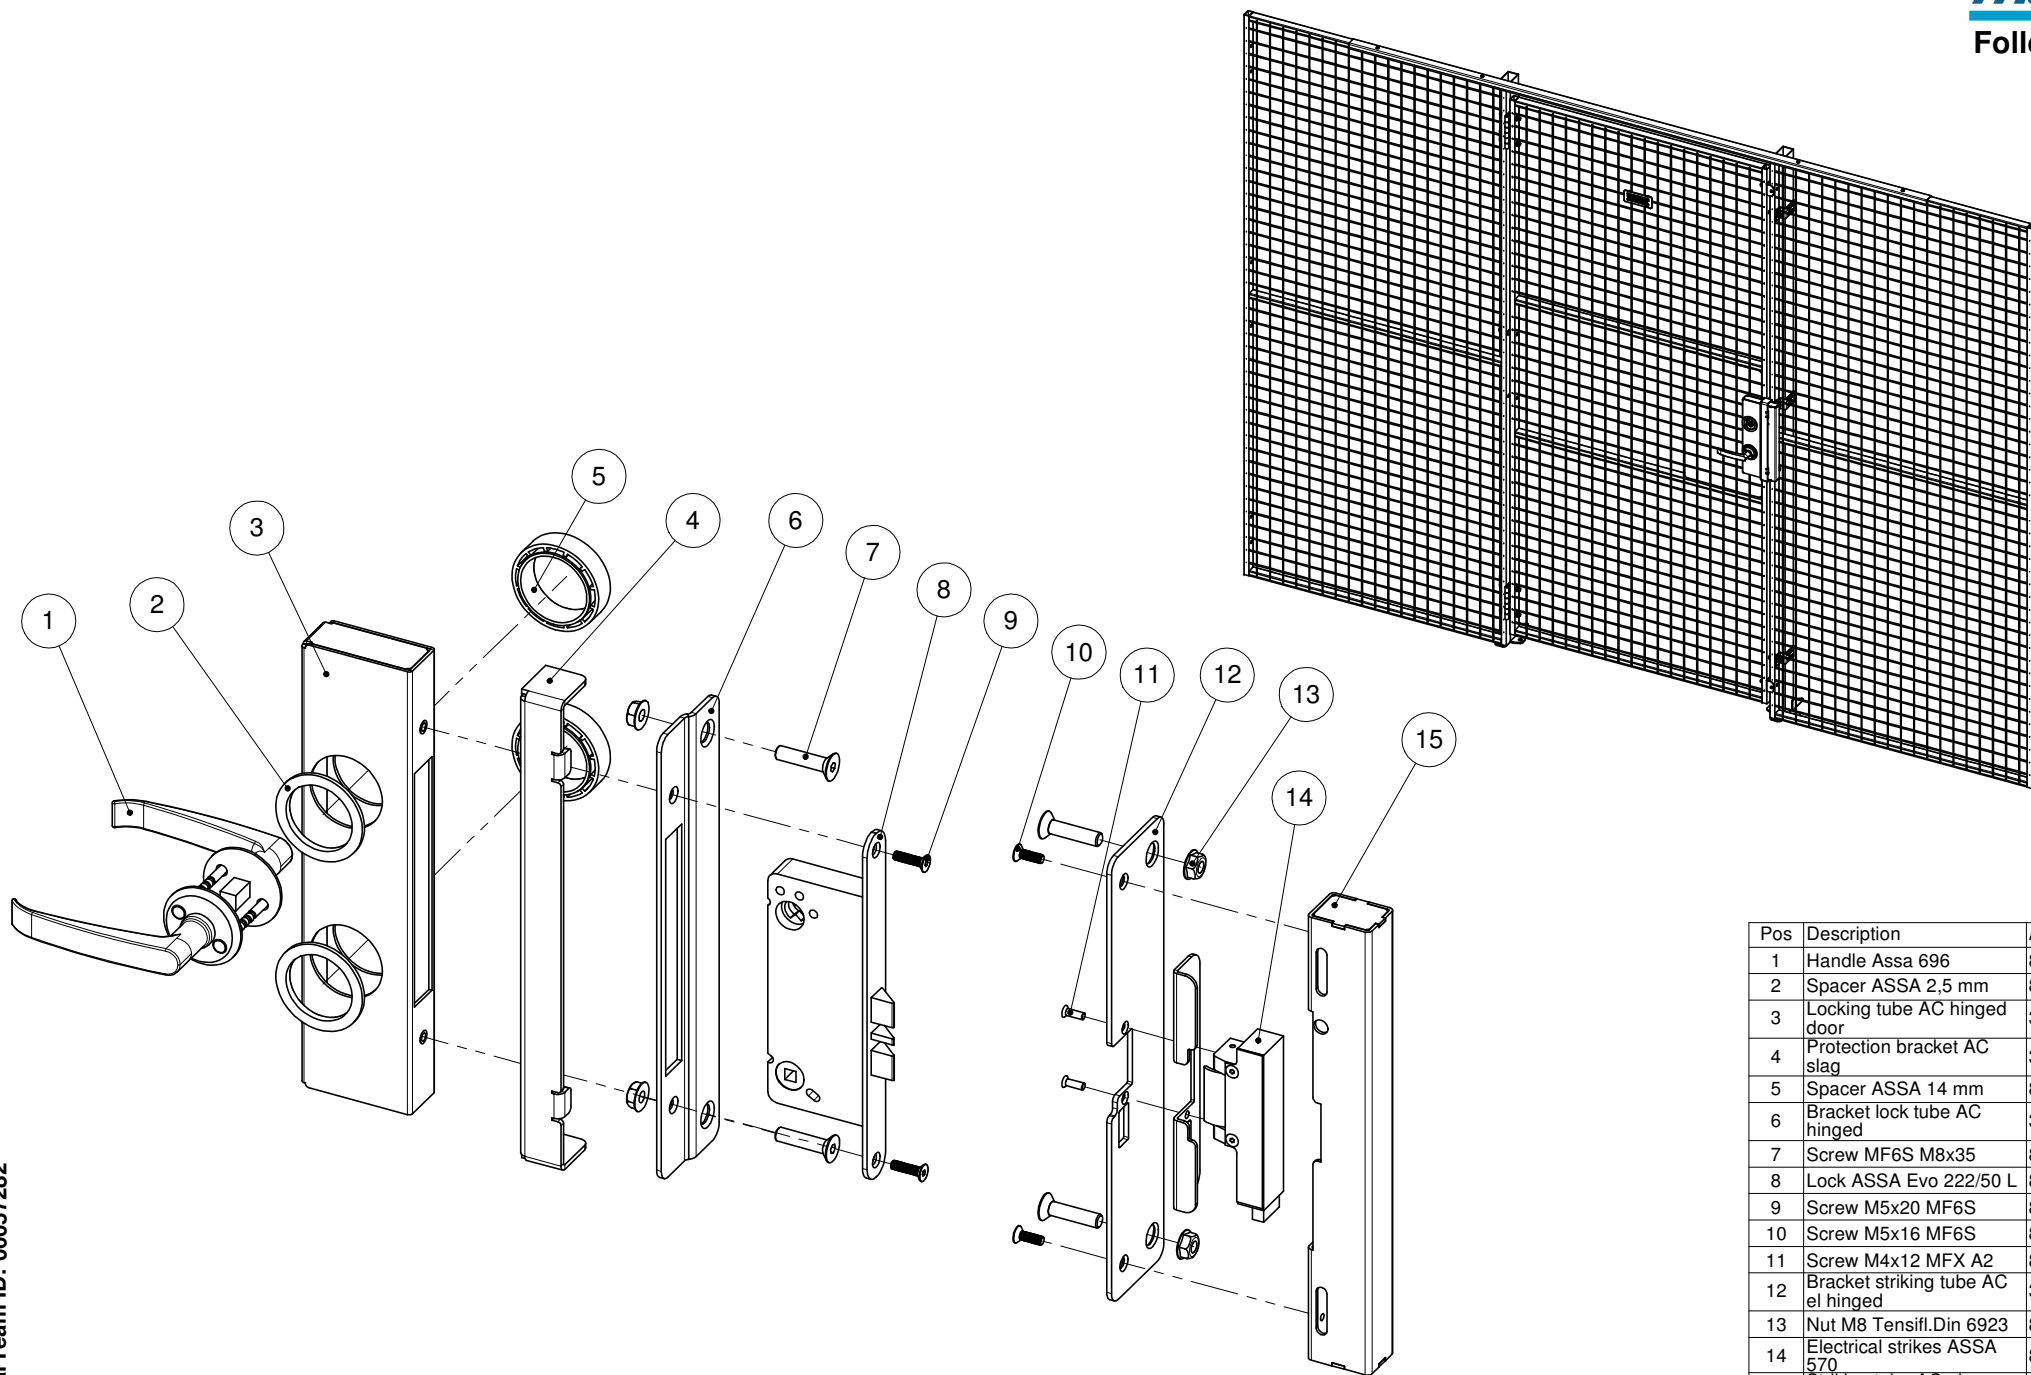

Hinge door
Electrical strike AC
Kit 7890/7900

TROAX
Follow Me

Pos	Description	Art.no
1	Handle Assa 696	89051100
2	Spacer ASSA 2,5 mm	89200124
3	Locking tube AC hinged door	36901579
4	Protection bracket AC slag	36901599
5	Spacer ASSA 14 mm	89200125
6	Bracket lock tube AC hinged	36901589
7	Screw MF6S M8x35	89050138
8	Lock ASSA Evo 222/50 L	89051179
9	Screw M5x20 MF6S	89050209
10	Screw M5x16 MF6S	89050136
11	Screw M4x12 MFX A2	89050188
12	Bracket striking tube AC el hinged	36902269
13	Nut M8 Tensifl.Din 6923	89050525
14	Electrical strikes ASSA 570	89100093
15	Striking tube AC el hinged door	36902249
16	Coverplate e-strike AC	36902259