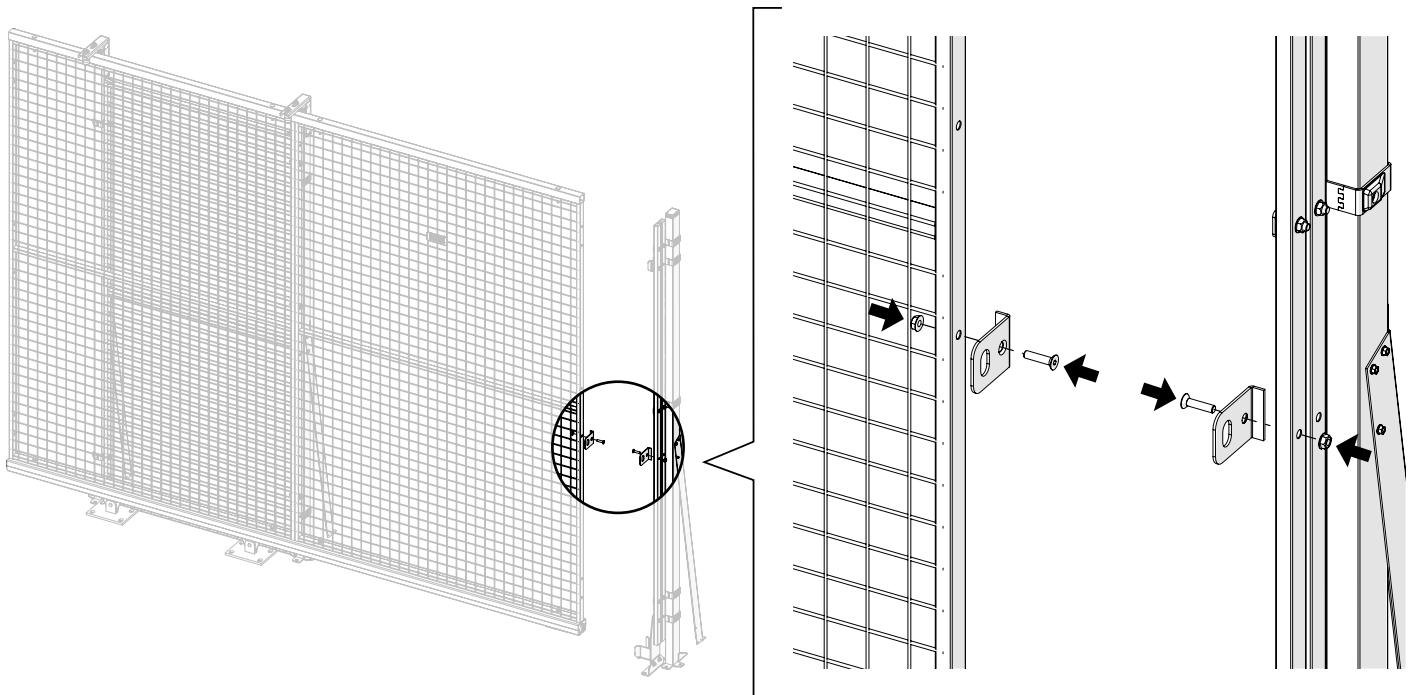

Kit 6470 Sec.plate padlock 36906470

Art no: 88754758 ver. 01

Print no: 201909-4688-EN

Follow me

www.troax.com