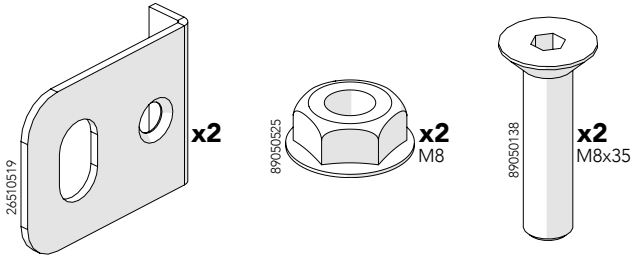

Kit 6470 Sec.plate padlock 36906470

Art no: 88754758 ver. 01

Print no: 201909-4688-EN

Follow me

www.troax.com