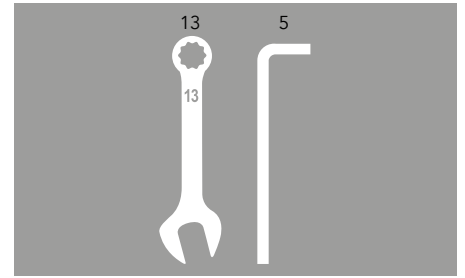

Kit 6470 Sec.plate padlock 36906470

Art no: 88754758 ver. 01

Print no: 201909-4688-EN

Follow me

www.troax.com