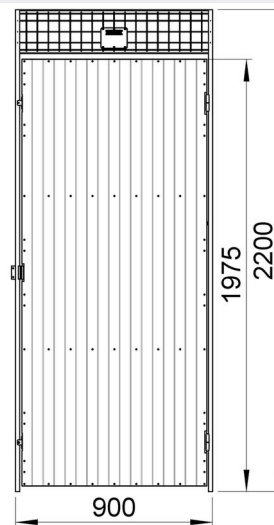

Door UR SP

UR SP full steel hinged door provide an alternative to mesh doors for storage areas requiring private security. The door is supplied with a hasp for padlocking. Doors are available in heights from 2200mm and they are compatible not only with the UR SP panel system, but also with both the UX 450 and UR 350 mesh panel system.

FACTS

Door Dimensions

Height (mm)	Dooropening height (mm)	width (mm)
2200	1975	900

Steelsheet thickness 0,6mm, tube doorblade 30x20 mm,

ACCESSORIES

Cut profile	various length to use after cut height on site
End profile UR/UX L=2200	to use after cut panel length on site
U-profile UR 19x19x2200	various length to use after cut on site