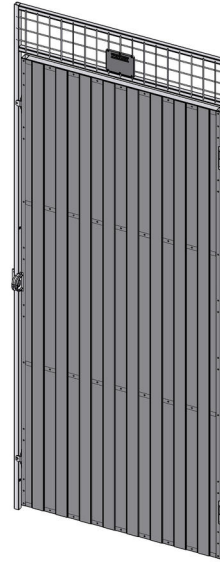

Door UR SP

UR SP full steel hinged door provide an alternative to mesh doors for storage areas requiring private security. The door is supplied with a hasp for padlocking. Doors are available in heights from 2200mm and they are compatible not only with the UR SP panel system, but also with both the UX 450 and UR 350 mesh panel system.

FACTS

Door Dimensions

Height (mm)	Dooropening height (mm)	width (mm)
2200	1975	900

Steelsheet thickness 0,6mm, tube doorblade 30x20 mm,

ACCESSORIES

Cut profile	various length to use after cut height on site
End profile UR/UX L=2200	to use after cut panel length on site
U-profile UR 19x19x2200	various length to use after cut on site