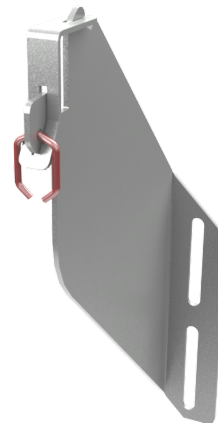

Musca bracket

The Musca bracket is constructed of 3mm thick pre-galvanized steel and will provide excellent protection. The bracket is bolted to the rack and the unique Kit Musca secure is easily added in assembly to secure that the panel stays in place in case of accident.

Brackets are available in stand off dimensions from 50mm to 300mm.

Panels available are UR 300, UR 325 and UR 350

FACTS

Musca bracket

Bracket, standoff	Finish
Musca bracket 50 mm	pre-galvanized
Musca bracket 100 mm	pre-galvanized
Musca bracket 150 mm	pre-galvanized
Musca bracket 200 mm	pre-galvanized
Musca bracket 250 mm	pre-galvanized
Musca bracket 300 mm	pre-galvanized

Material thickness 3mm, Pre-galvanized finish

Musca secure

Kit Musca secure	pre-galvanized
------------------	----------------

Kit including parts for 10 brackets

ACCESSORIES

Kit Musca bracket	Bolts, nuts and washers for 20 brackets
Kit Musca clamp	10pcs of clamp 17x39 and fastening
Kit Musca high assembly	For screen that is higher than racking
Cut profile	Various lengths to cut panels on site