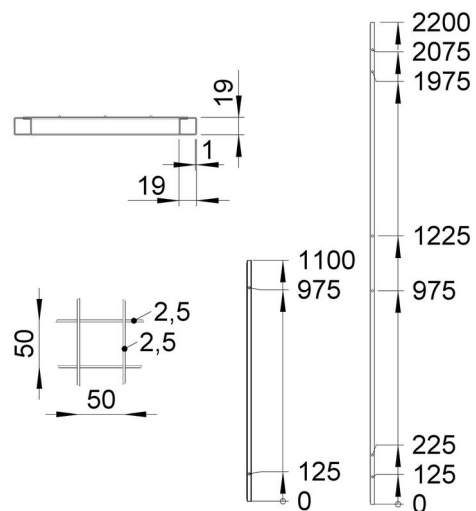

Mesh Panel UR 350

UR 350 panels have a mesh aperture of 50x50mm and are an ideal solution for providing a secure work environment. Panels are constructed of steel mesh that is welded to a tubular frame, giving supreme protection against falling goods from pallet racks.

Troax can supply mesh panels and systems in any colour or Hot Dip Galvanized. Our Grey standard colour creates the best condition for high visibility over the safety zone.

FACTS

Panel Dimensions

Height (mm)	Width (mm)
2200	1500
2200	1200
2200	700
1100	1500
1100	1200
1100	700

Mesh size: 50x50 mm, tube 19x19 mm, wire 2,5x2,5 mm
Standard colour: Grey RAL 7037

ACCESSORIES

Cut profile	various lengths to cut panels on sight
Kit Musca panels	Bolts, nuts and washers for panels
Kit Musca high assembly	If screen is higher than the racking
Kit Musca bracket	10pcs Screenpanel clamps