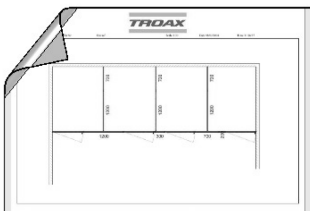

Sliding Door Caelum

Kit 7630

22 mm Euro Cylinder Lock

Kit 7650

7630

7650

Kit

Bag