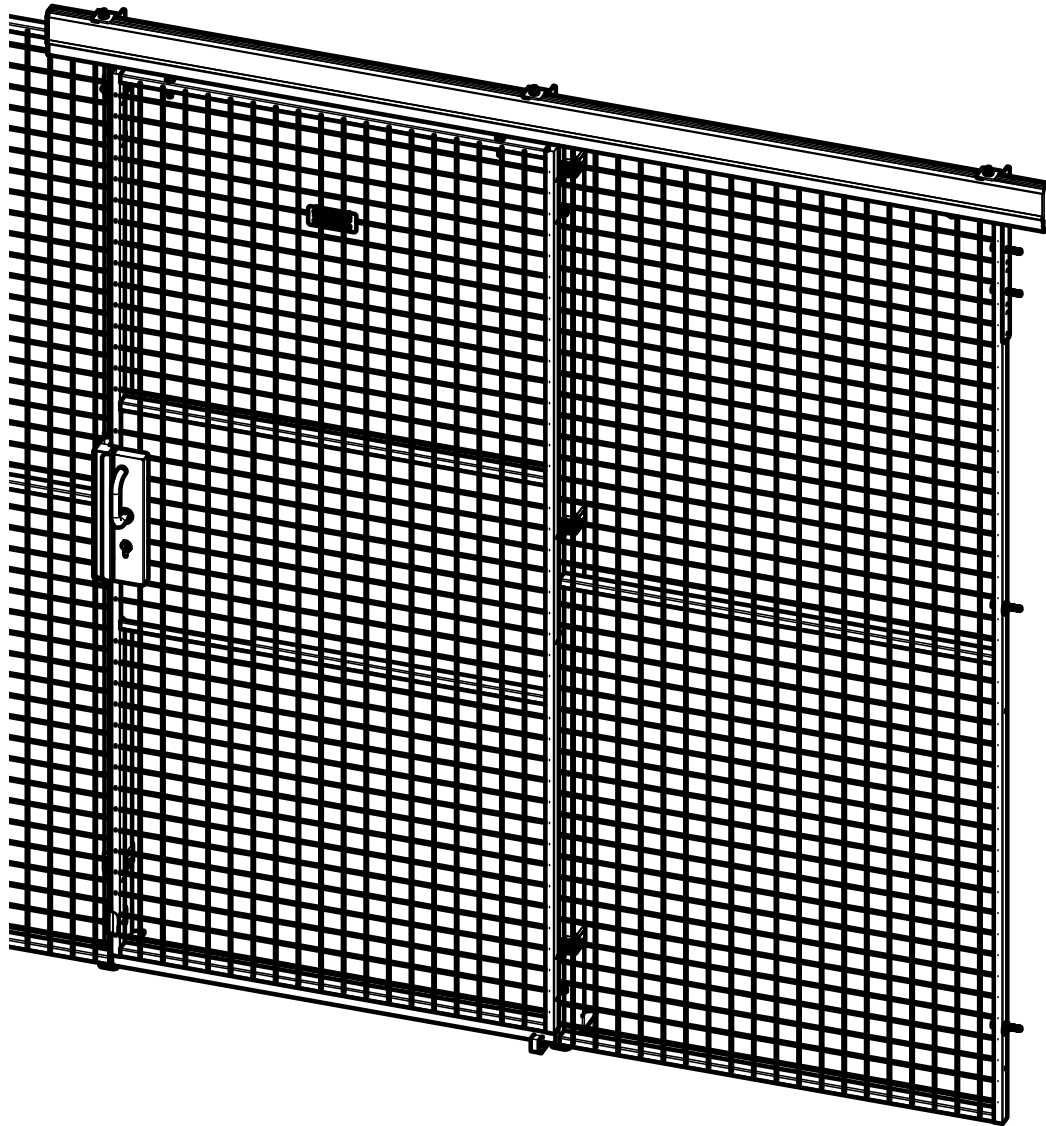

Sliding Door Caelum

Kit 7630

22 mm Euro Cylinder Lock

Kit 7650

7630

7650

Kit

Bag