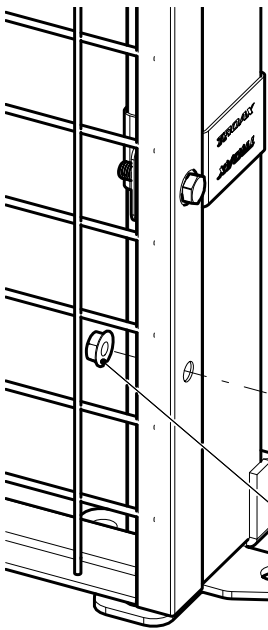

36900539

M8x35 M6S
89050042

36700033

M8x20 MF6S
89050143

89050525
M8

36900589

M8x45 M6S
00032565

M8x35 M6S
89050042

89200013

89050021
M6x25 MF6S

89050525
M8